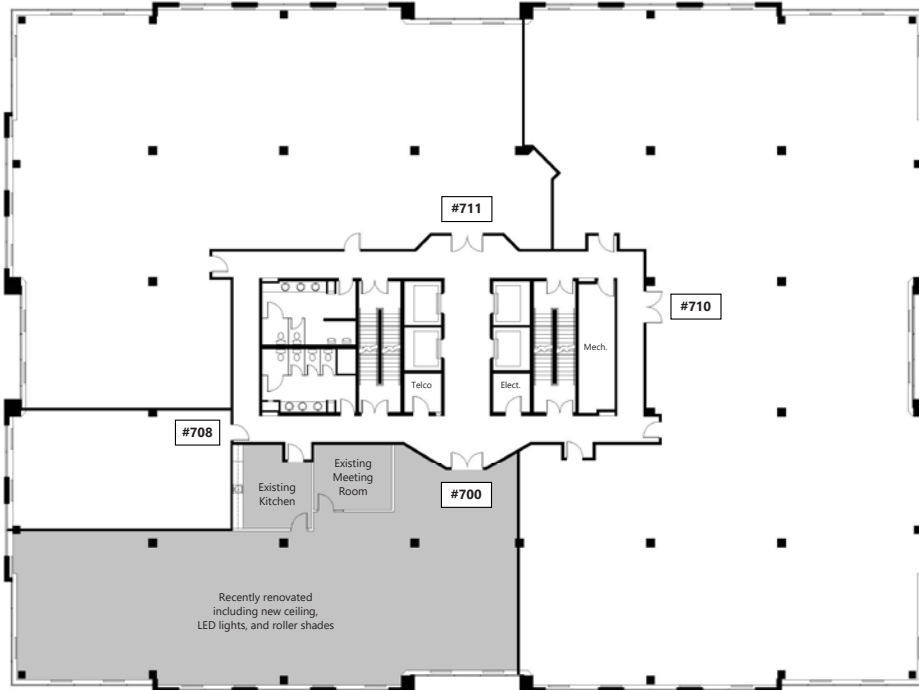

HEARTLAND CAMPUS

5770 HURONTARIO ST
MISSISSAUGA, ON

SUITE 700 • 4,323 SF

Availability: Immediate
Net Rent: \$18.50 / sq. ft.
Total Additional Rent: \$15.23 / sq. ft.

Key Features:

- Corner office suite
- Elevator lobby exposure
- New ceiling and LED lights
- Ready for Tenant improvements