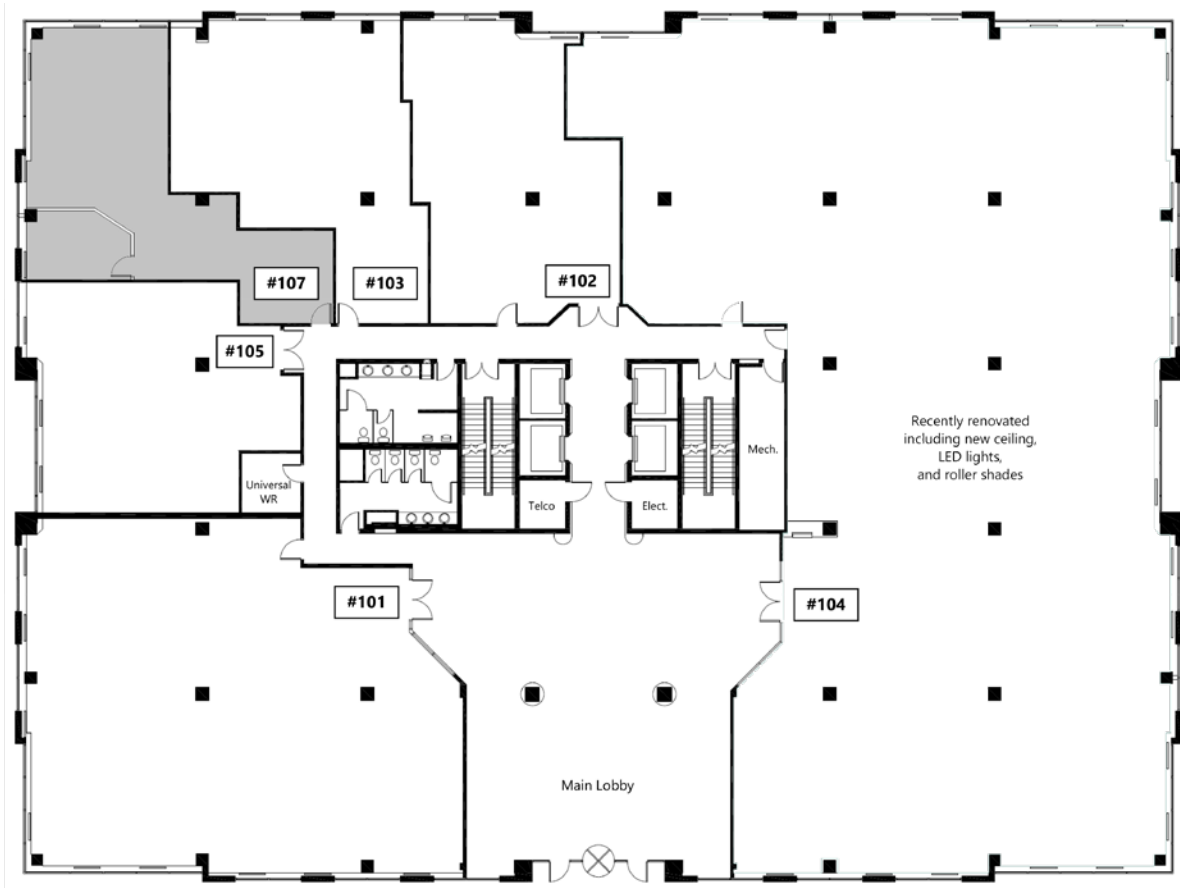

HEARTLAND CAMPUS

5770 HURONTARIO ST
MISSISSAUGA, ON

SUITE 107 • 1,345 SF

Availability: Immediate
Net Rent: \$18.50 / sq. ft.
Total Additional Rent: \$15.23 / sq. ft.

- Key Features:**
- Ground floor corner suite
 - Southwest exposure
 - Existing offices in place