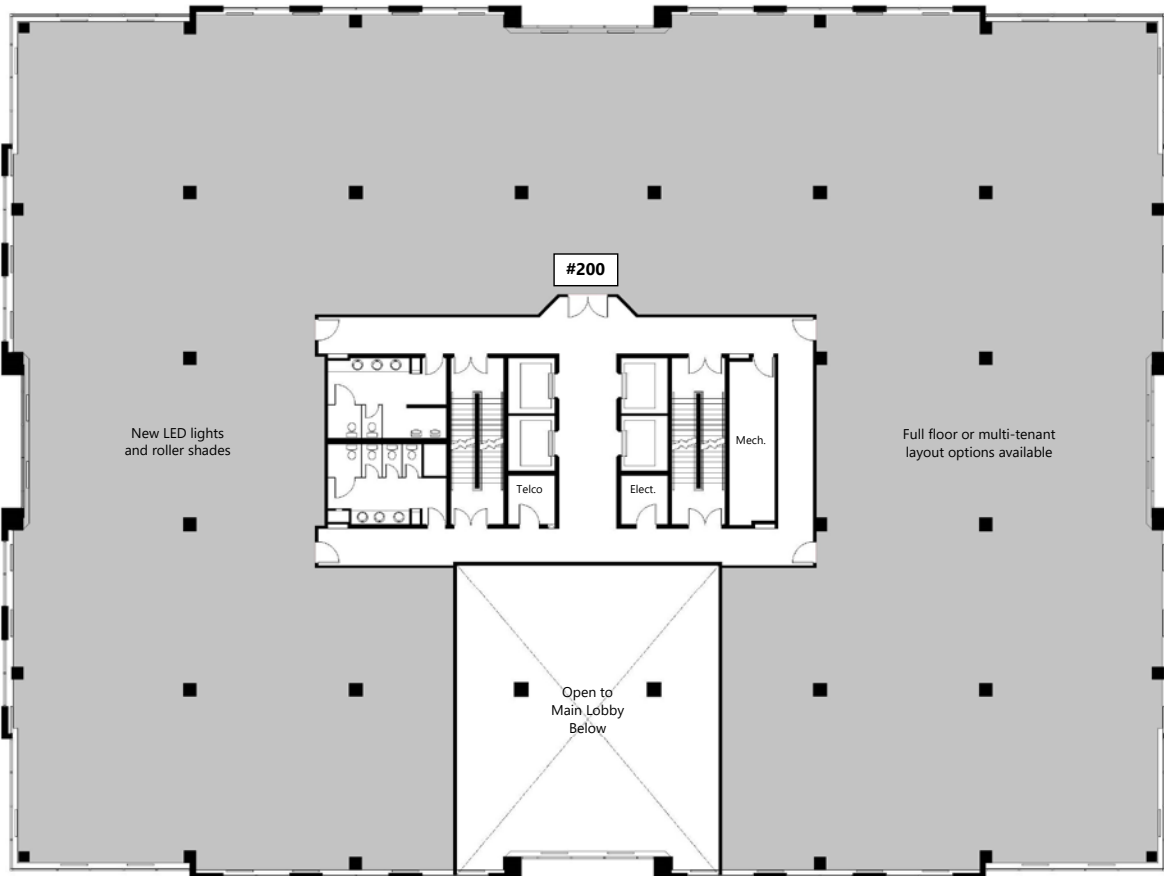

HEARTLAND CAMPUS

5770 HURONTARIO ST
MISSISSAUGA, ON

SUITE 200 • 20,602 SF

Availability: Immediate
Net Rent: \$18.50 / sq. ft.
Total Additional Rent: \$15.23 / sq. ft.

- Key Features:**
- Full floor opportunity
 - White box space ready for Tenant improvements