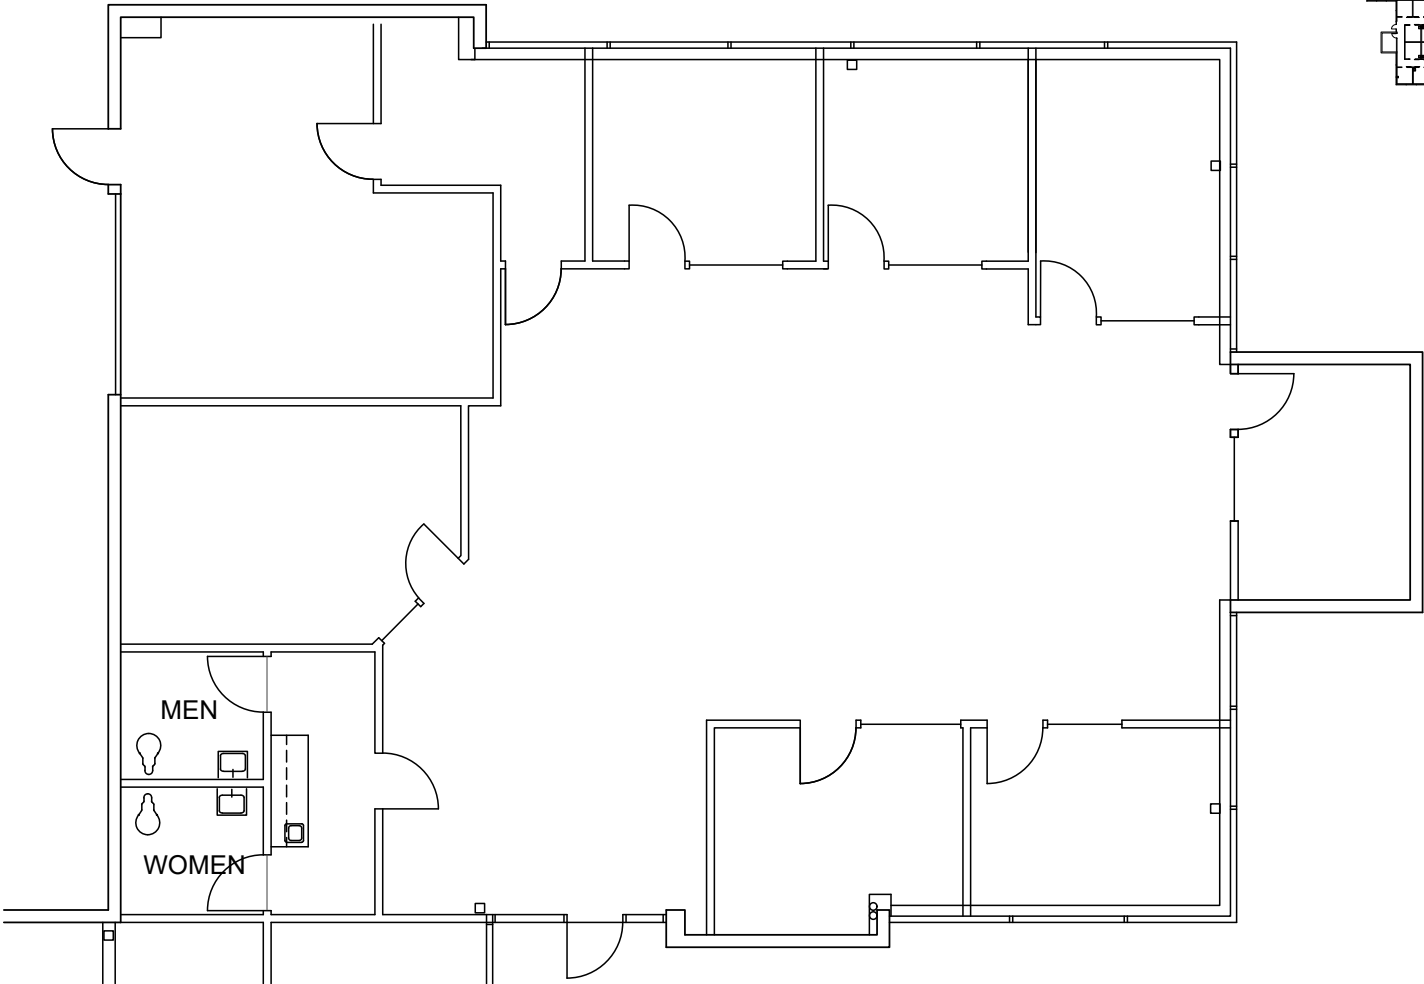

FOR LEASE Santa Rosa
131B Stony Circle

3,011 RSF
Suite 1000

Kyle Young
707 793 1928
kyoung@basin-street.com