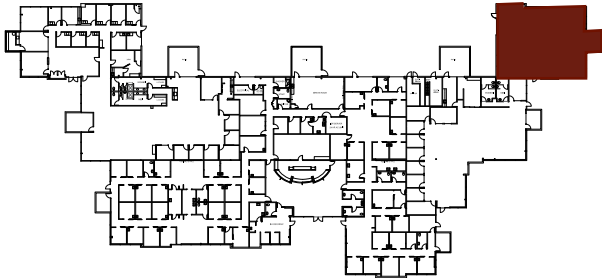

FOR LEASE Santa Rosa
131B Stony Circle

3,011 RSF
Suite 1000

Kyle Young
707 793 1928
kyoung@basin-street.com