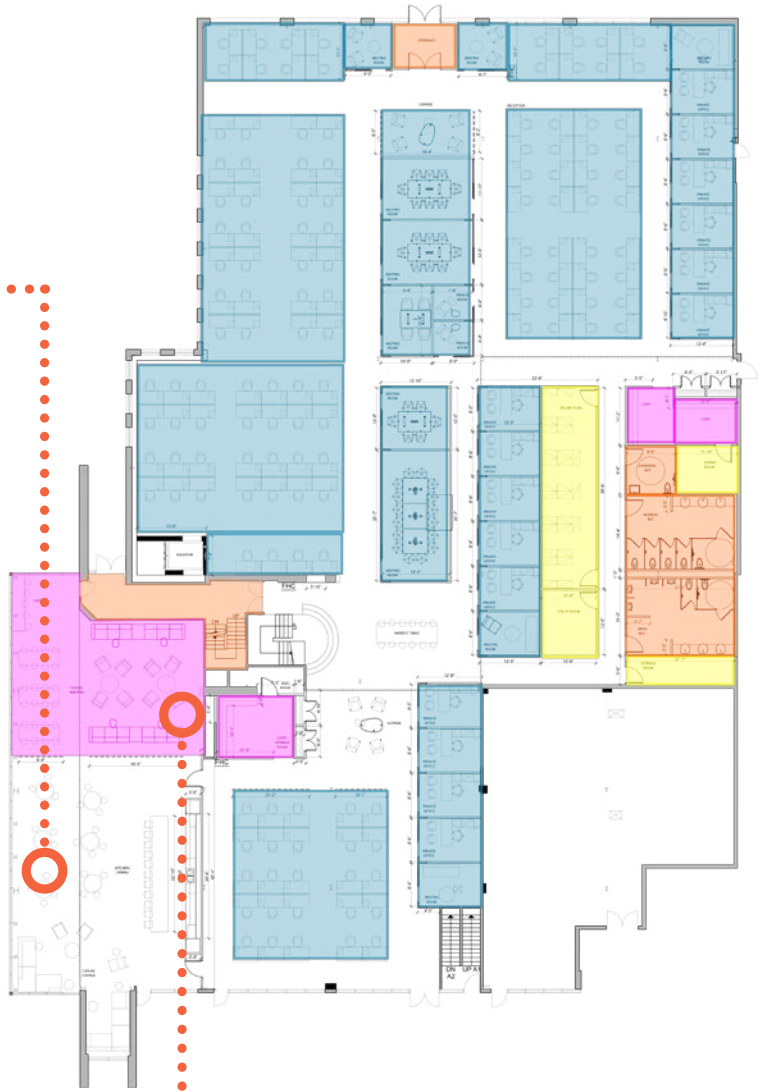

THE HYBRID

ADAPTABLE, PRODUCTIVE,
BUILT FOR ANY SCENARIO