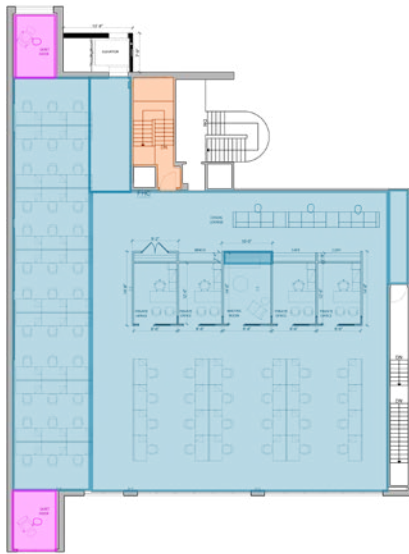

THE HYBRID

ADAPTABLE, PRODUCTIVE,
BUILT FOR ANY SCENARIO