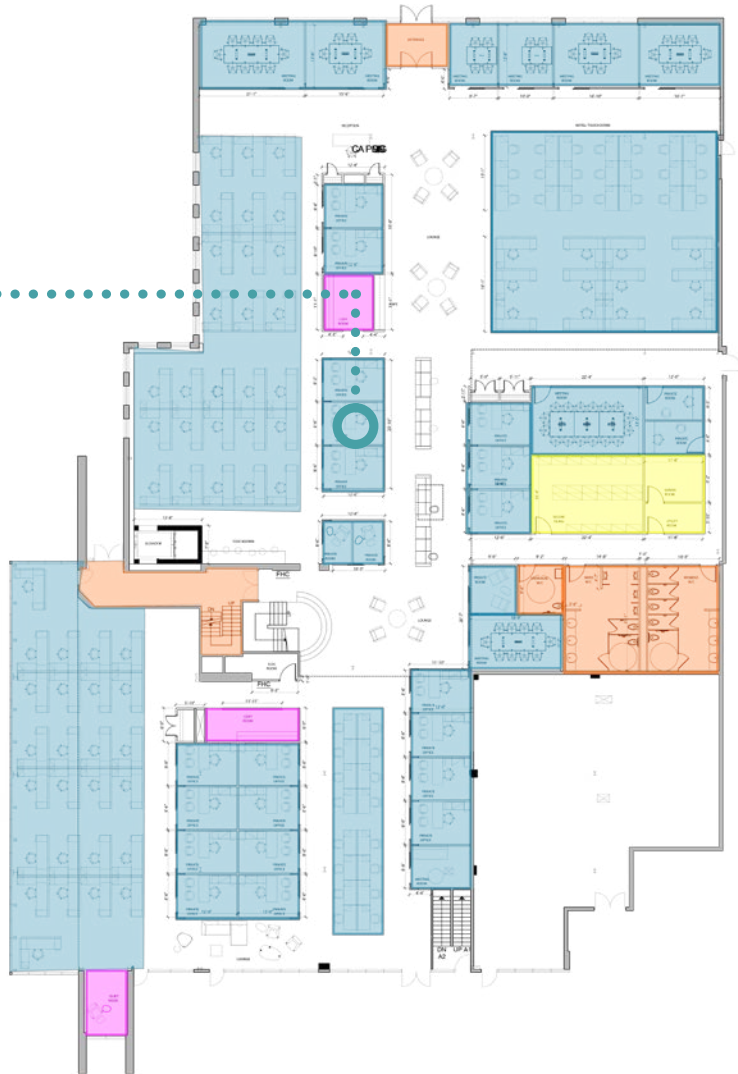

CARLSON
COMMONS

UNLOCK YOUR WORKPLACE POTENTIAL

10 CARLSON COURT

29,131 SF

CROWN

THE HIGH PERFORMER

EFFICIENT, FOCUSED,
BUILT FOR SUCCESS

- CARPET TILE
- LVT
- CVT
- PORCELAIN TILE
- POLISHED CONCRETE
- DRYWALL PARTITION
- GLASS PARTITION
- WOOD SCREEN
- FABRIC CURTAIN
- SLAT CEILING
- BIOPHILIA FINISHED DRYWALL CEILING