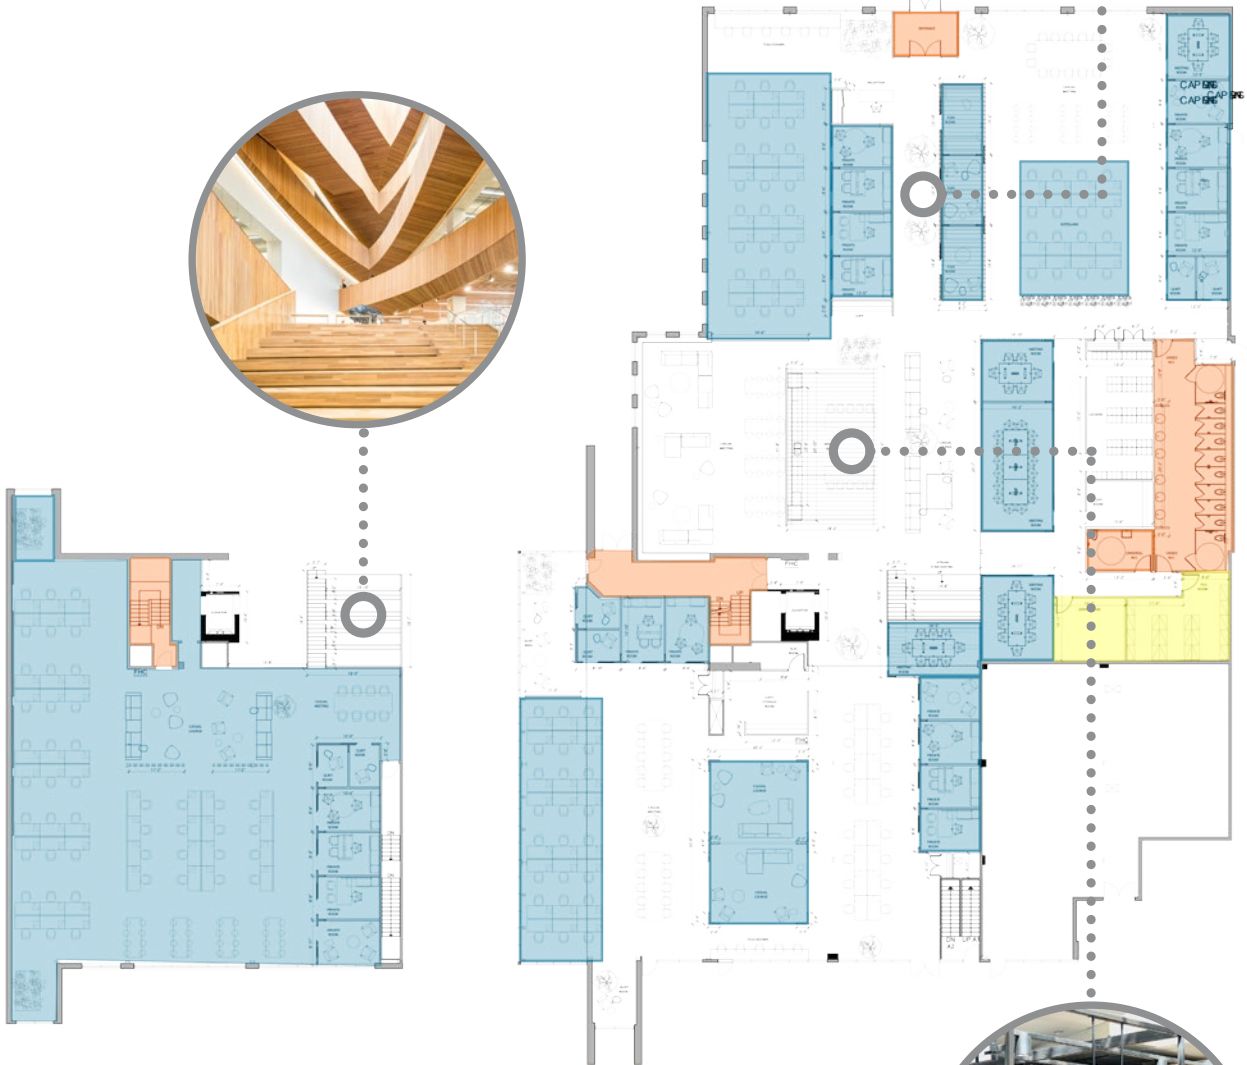

THE MAVERICK

REBELLIOUS, INDEPENDENT,
BUILT TO CHALLENGE THE STATUS QUO

- CARPET TILE
- LVT
- CXT
- PORCELAIN TILE
- POLISHED CONCRETE
- DRYWALL PARTITION
- GLASS PARTITION
- WOOD SCREEN
- FABRIC CURTAIN
- SLAT CEILING
- BIOPHILIA FINISHED DRYWALL CEILING