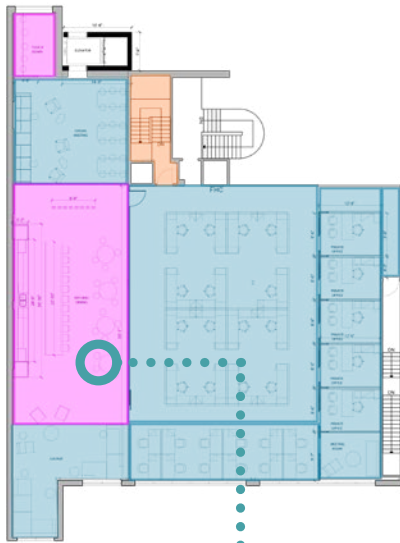

CARLSON
COMMONS

UNLOCK YOUR WORKPLACE POTENTIAL

10 CARLSON COURT

29,131 SF

CROWN

THE HIGH PERFORMER

EFFICIENT, FOCUSED,
BUILT FOR SUCCESS

- CARPET TILE
- LVT
- CVT
- PORCELAIN TILE
- POLISHED CONCRETE
- DRYWALL PARTITION
- GLASS PARTITION
- WOOD SCREEN
- FABRIC CURTAIN
- SLAT CEILING
- BIOPHILIA FINISHED DRYWALL CEILING