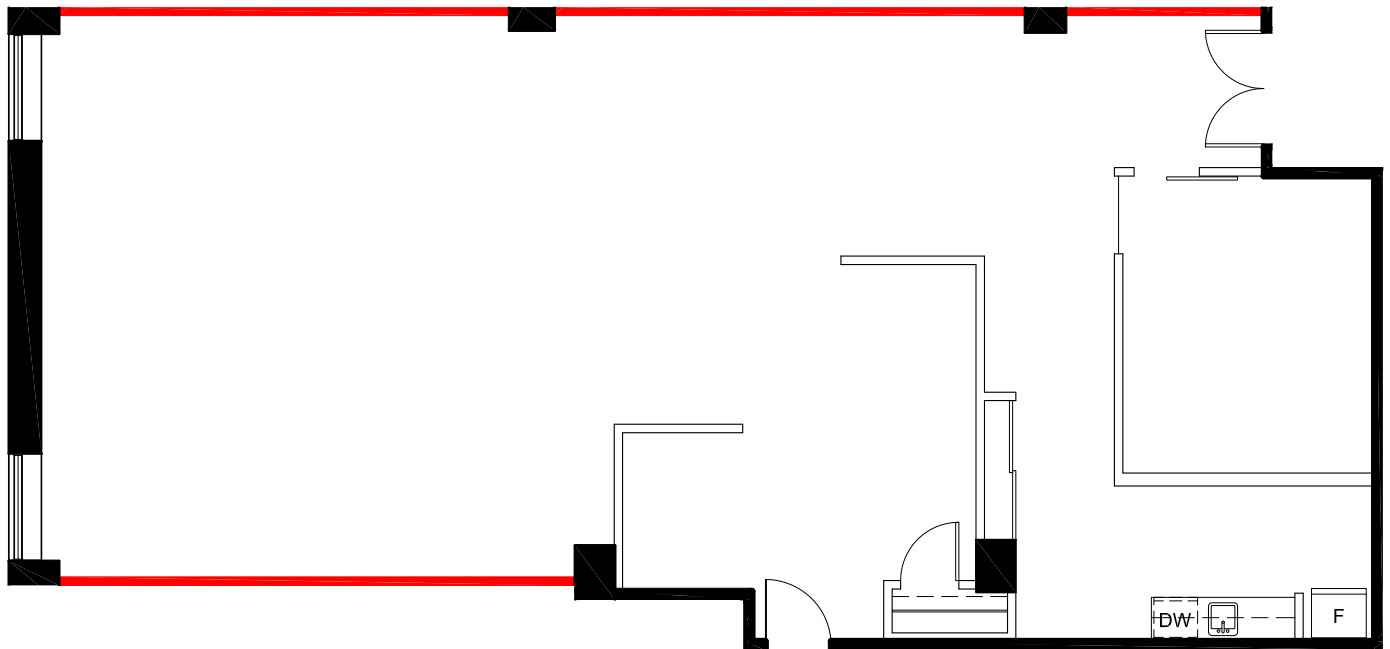

KEY PLAN

SUITE 621 RENTABLE AREA = 1,879 SF

ABOVE INFORMATION ESTABLISHED ACCORDING
TO ANSI / BOMA Z65.1 1996

March 01, 2021

© 2021 Space Database Inc. All Rights Reserved

111 Peter Street
Toronto, ON
Suite 621