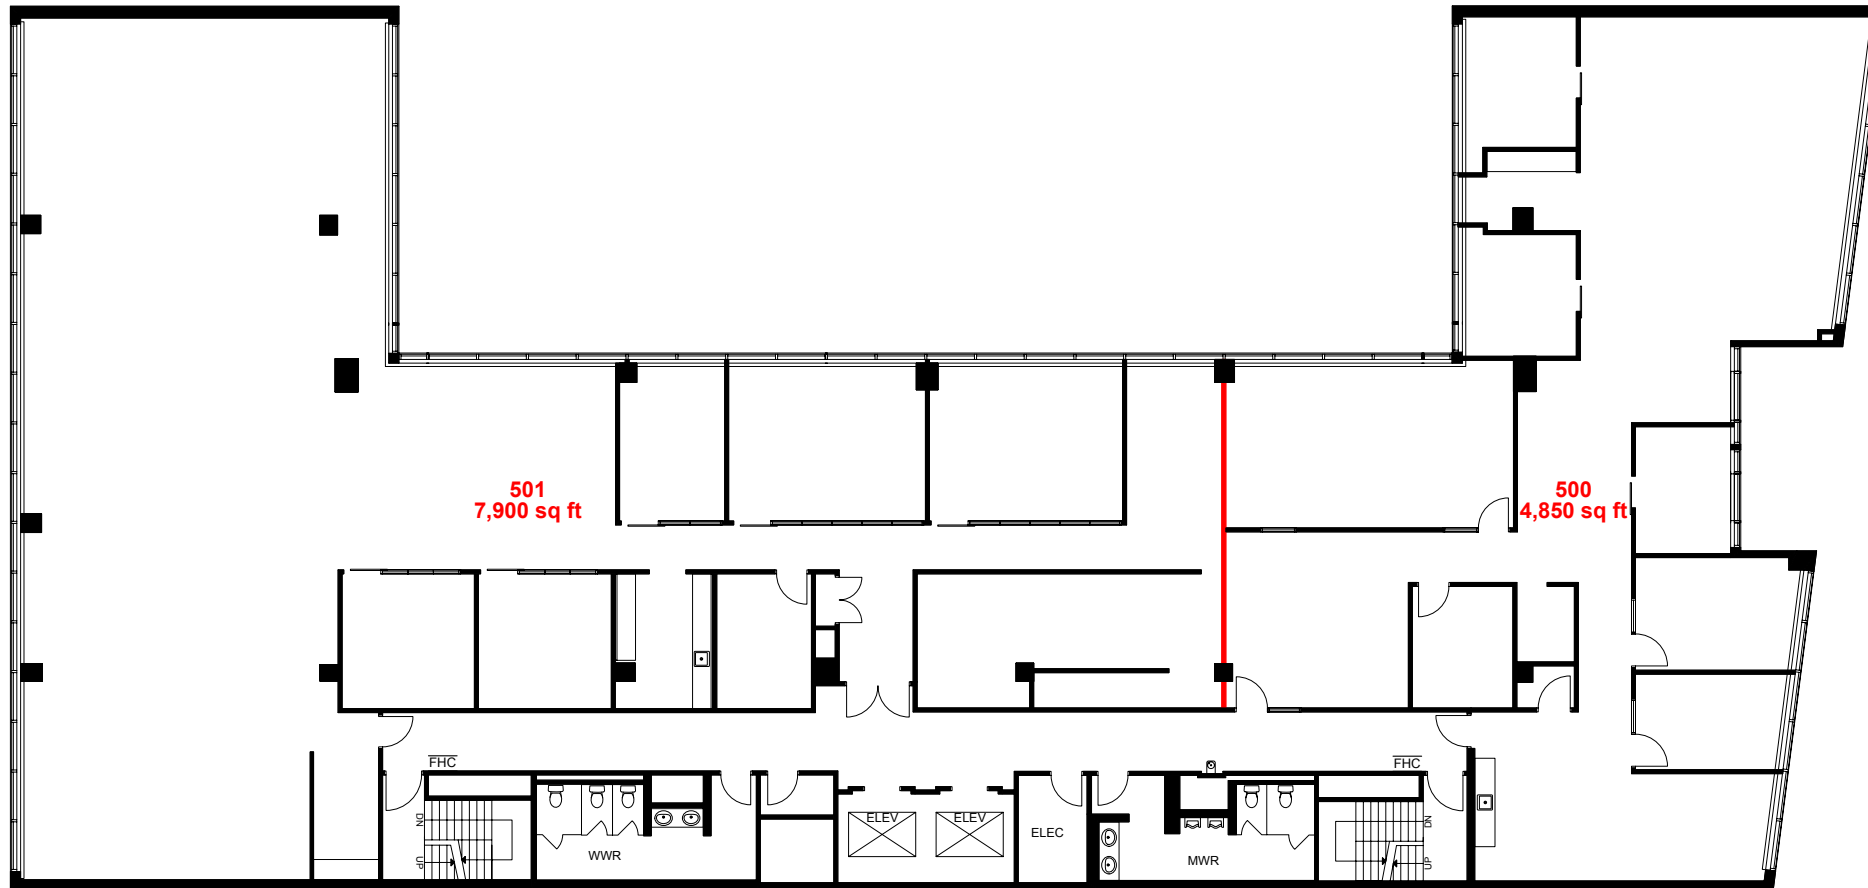

Version	Created: 10/01/2020
FP1A	Measured: 09/24/2020

1835 Yonge Street
Toronto, Ontario, Canada

Floor 05

This work product has been prepared by Extreme Measures Inc. pursuant to a contract with the Client for the sole benefit of and use by the Client. No third party may rely on this work product without the receipt of a reliance letter from Extreme Measures Inc.