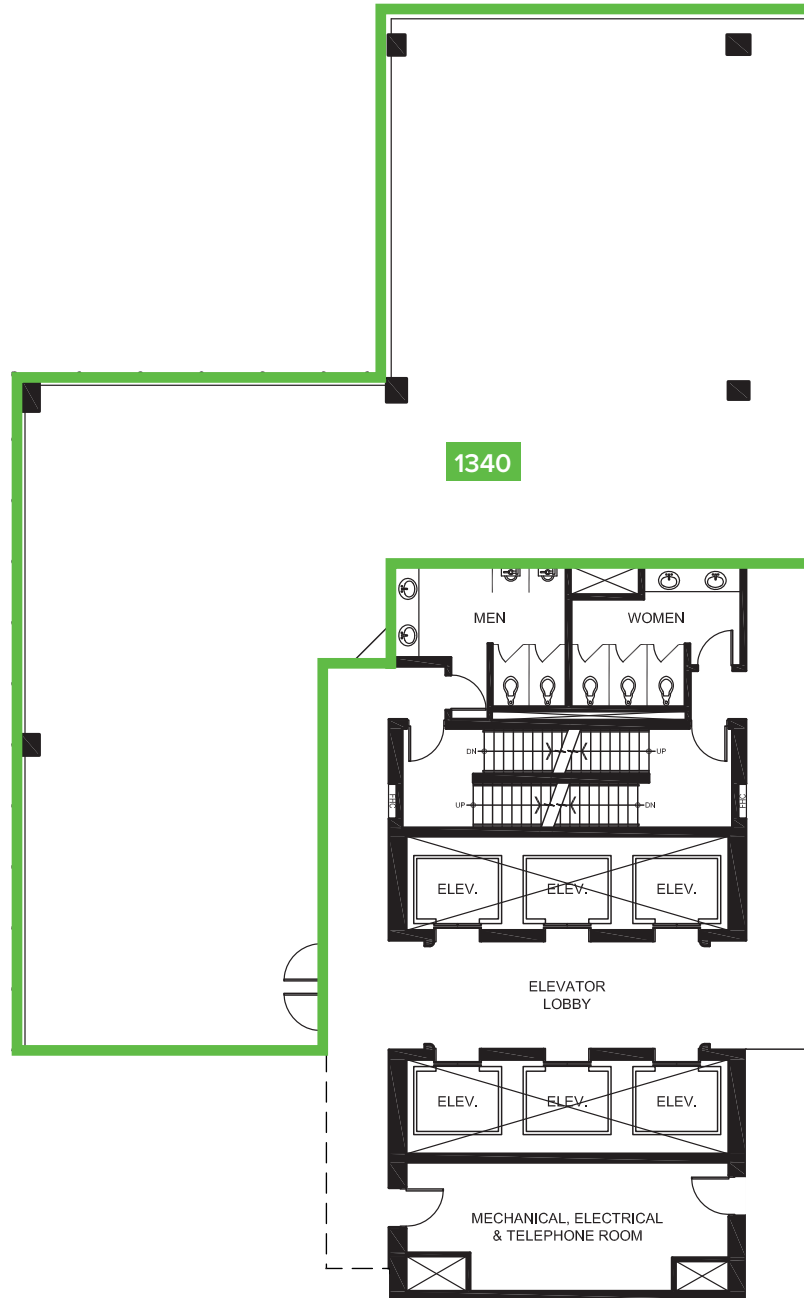

10130 103 STREET CENTRE  
EDMONTON, ALBERTA

SUITE	SQ. FT.	TYPE	AVAILABILITY	AVAILABLE SUITES
1340	3,613	Office	Immediate	10 offices, boardroom, reception, kitchen & open area. Turn-key options available.