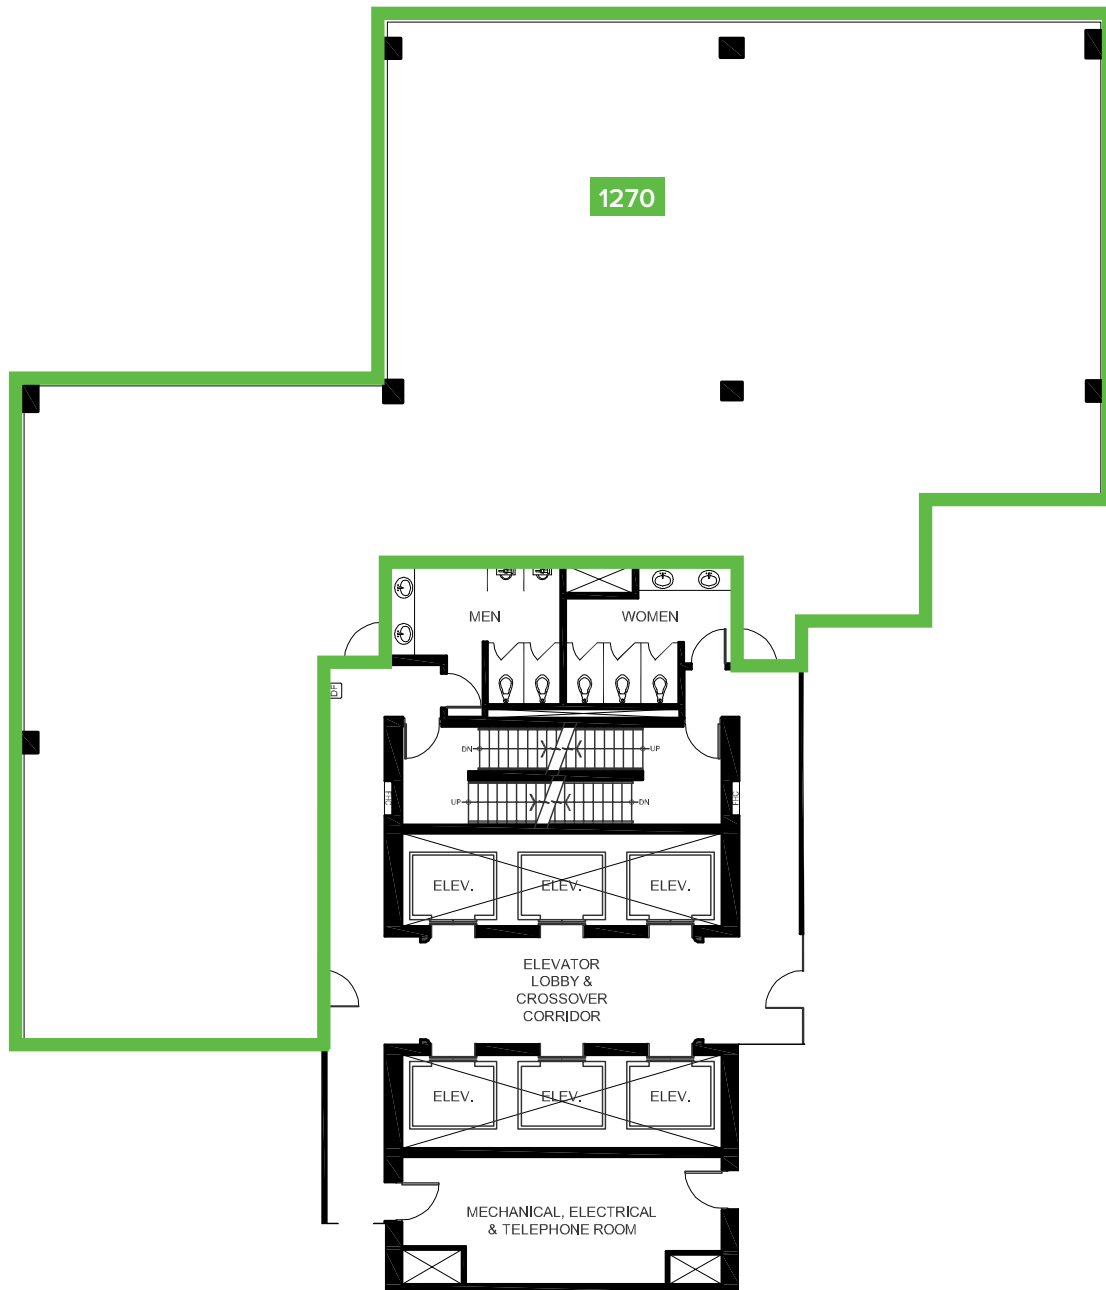

10130 103 STREET CENTRE
EDMONTON, ALBERTA

SUITE	SQ. FT.	TYPE	AVAILABILITY	AVAILABLE SUITES
1270	1,317	Office	Immediate	Base-Building Condition, Turn-key opportunities available.