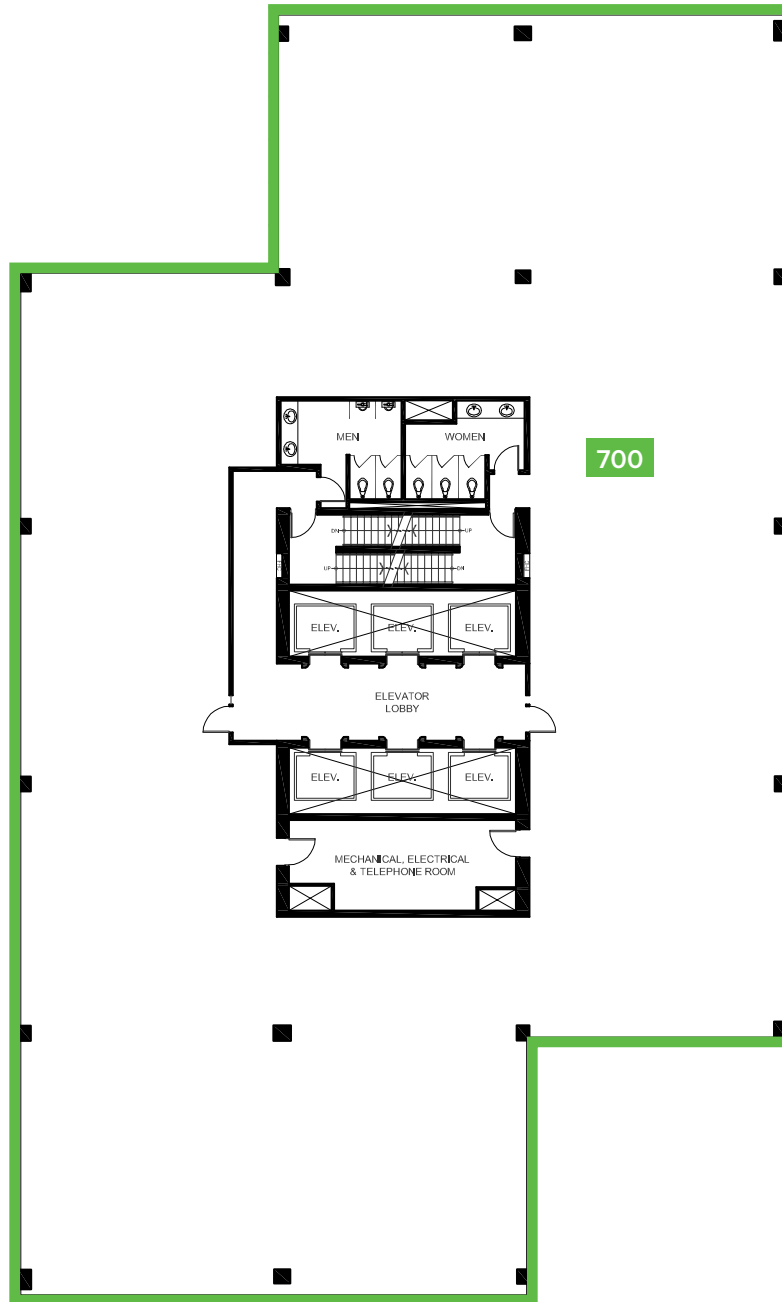

10130 103 STREET CENTRE
EDMONTON, ALBERTA

SUITE	SQ. FT.	TYPE	AVAILABILITY	AVAILABLE SUITES
700	+/- 11,029	Office	Immediate	Multiple size options available. Can be combined with Suite 600 totalling up to 22,053 sf.