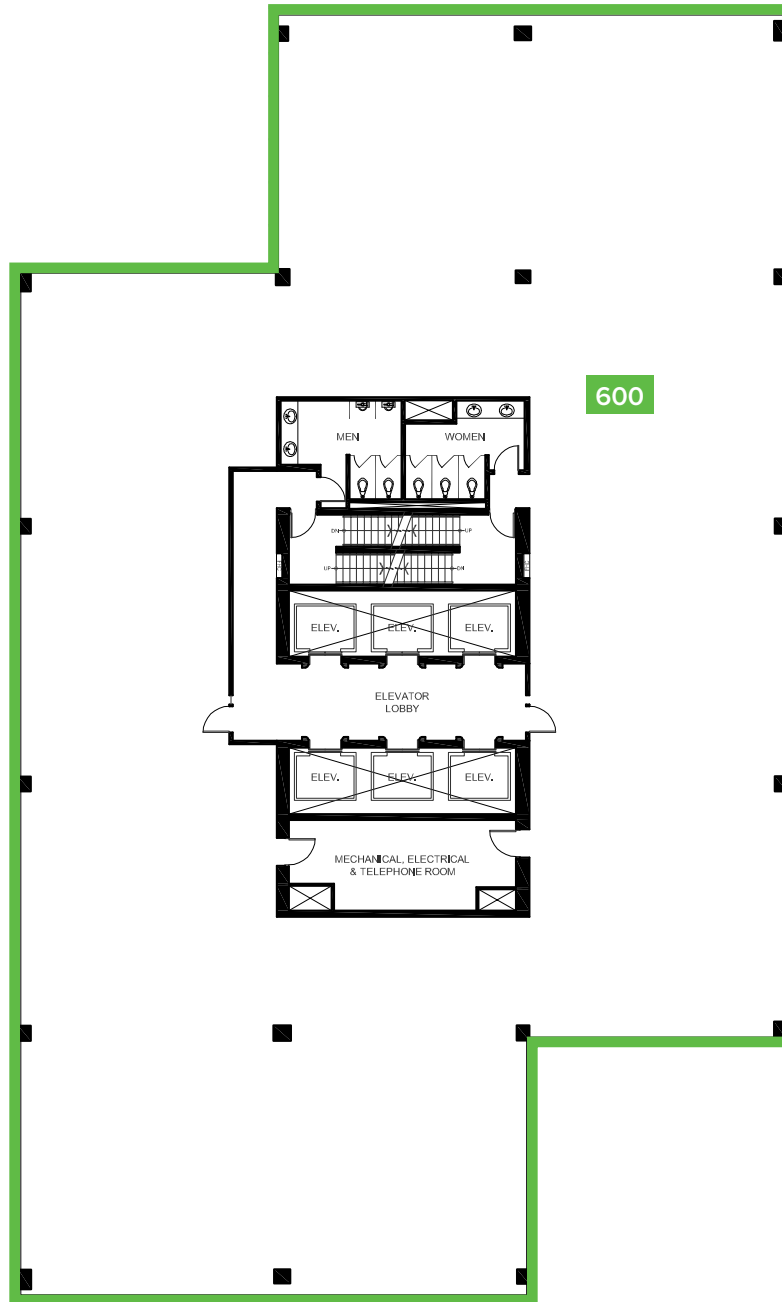

**10130 103 STREET CENTRE
EDMONTON, ALBERTA**

SUITE	SQ. FT.	TYPE	AVAILABILITY	AVAILABLE SUITES
600	+/- 11,029	Office	Immediate	Multiple size options available. Can be combined with Suite 700 totalling up to 22,053 sf.