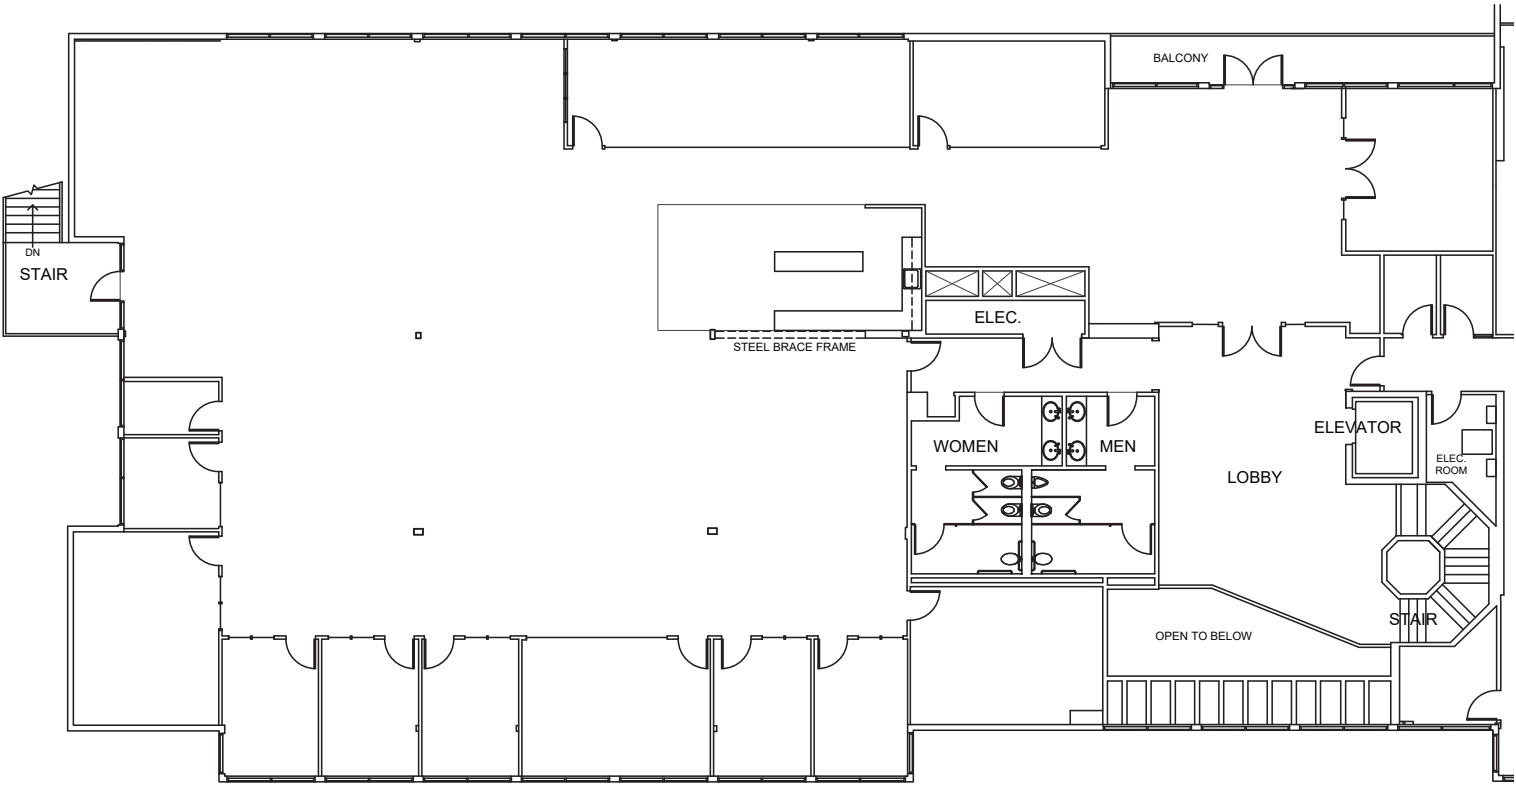

FOR LEASE Mill Valley
100 Shoreline Highway

9,846 RSF
Suite A-210

Kyle Young
707 793 1928
kyoung@basin-street.com