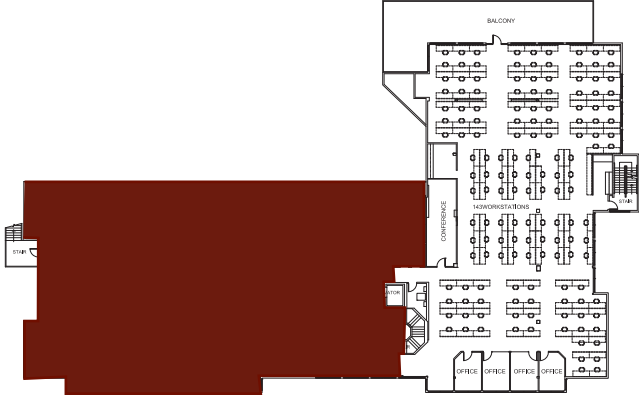

FOR LEASE Mill Valley
100 Shoreline Highway

9,846 RSF
Suite A-210

Kyle Young
707 793 1928
kyoung@basin-street.com