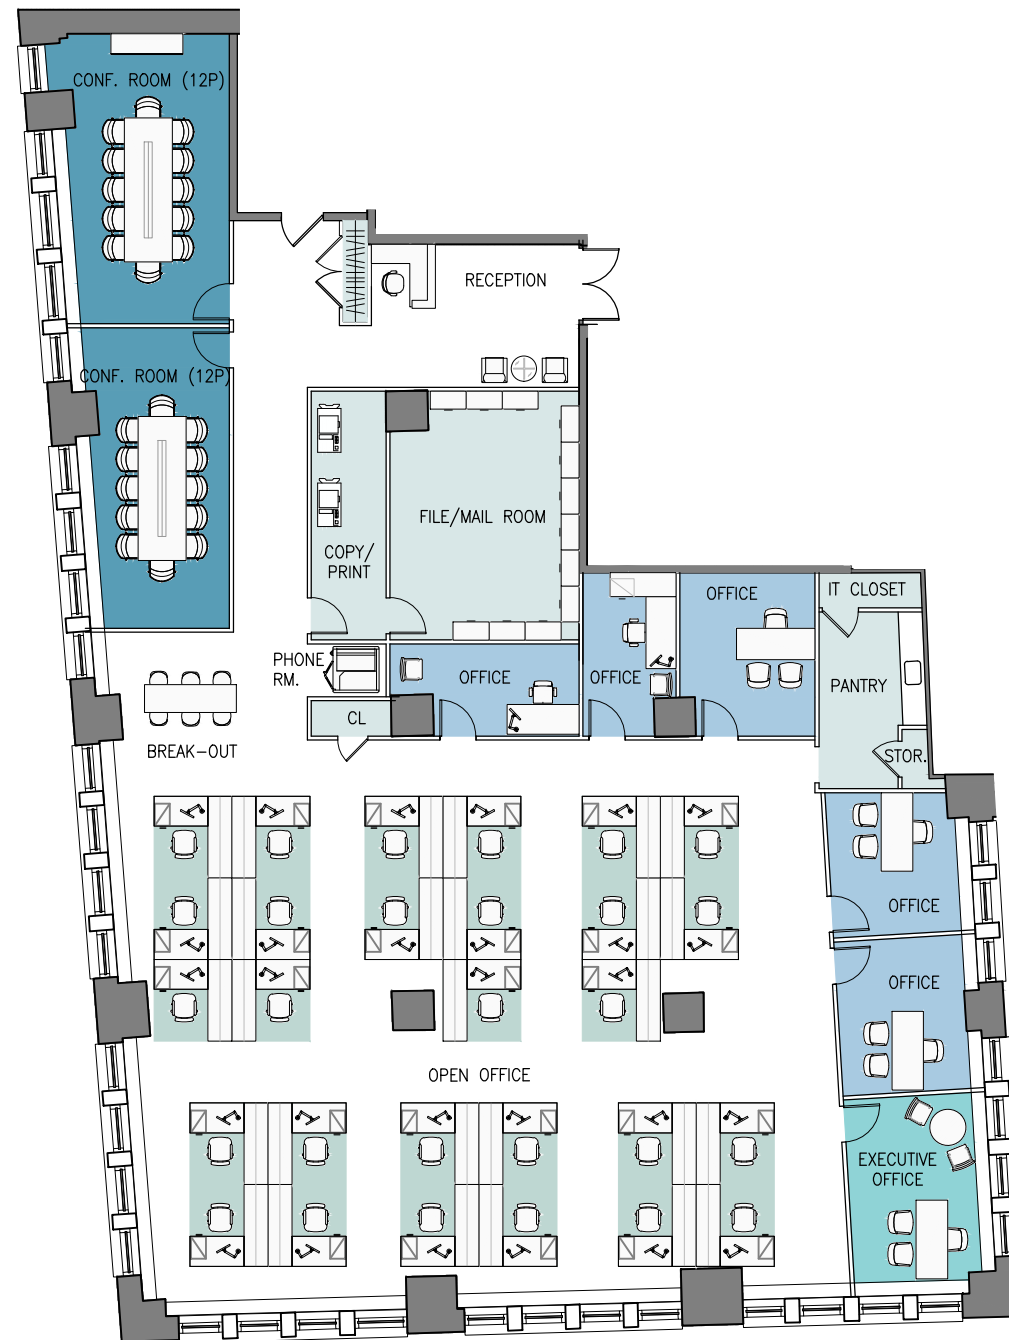

KEY PLAN

SCALE: $\frac{1}{16}'' = 1'-0''$

LEGEND	
EXECUTIVE OFFICES	1
STANDARD OFFICES	5
CONFERENCE ROOM (12P)	1
WORKSTATIONS (6'-6" x 6'-6")	28
CAFE / PANTRY	1
FILE / MAIL ROOM	1
IT CLOSET	1
STORAGE / CLOSETS	1
RECEPTION	1
TOTAL PERSONS	35
TOTAL RSF	10,214