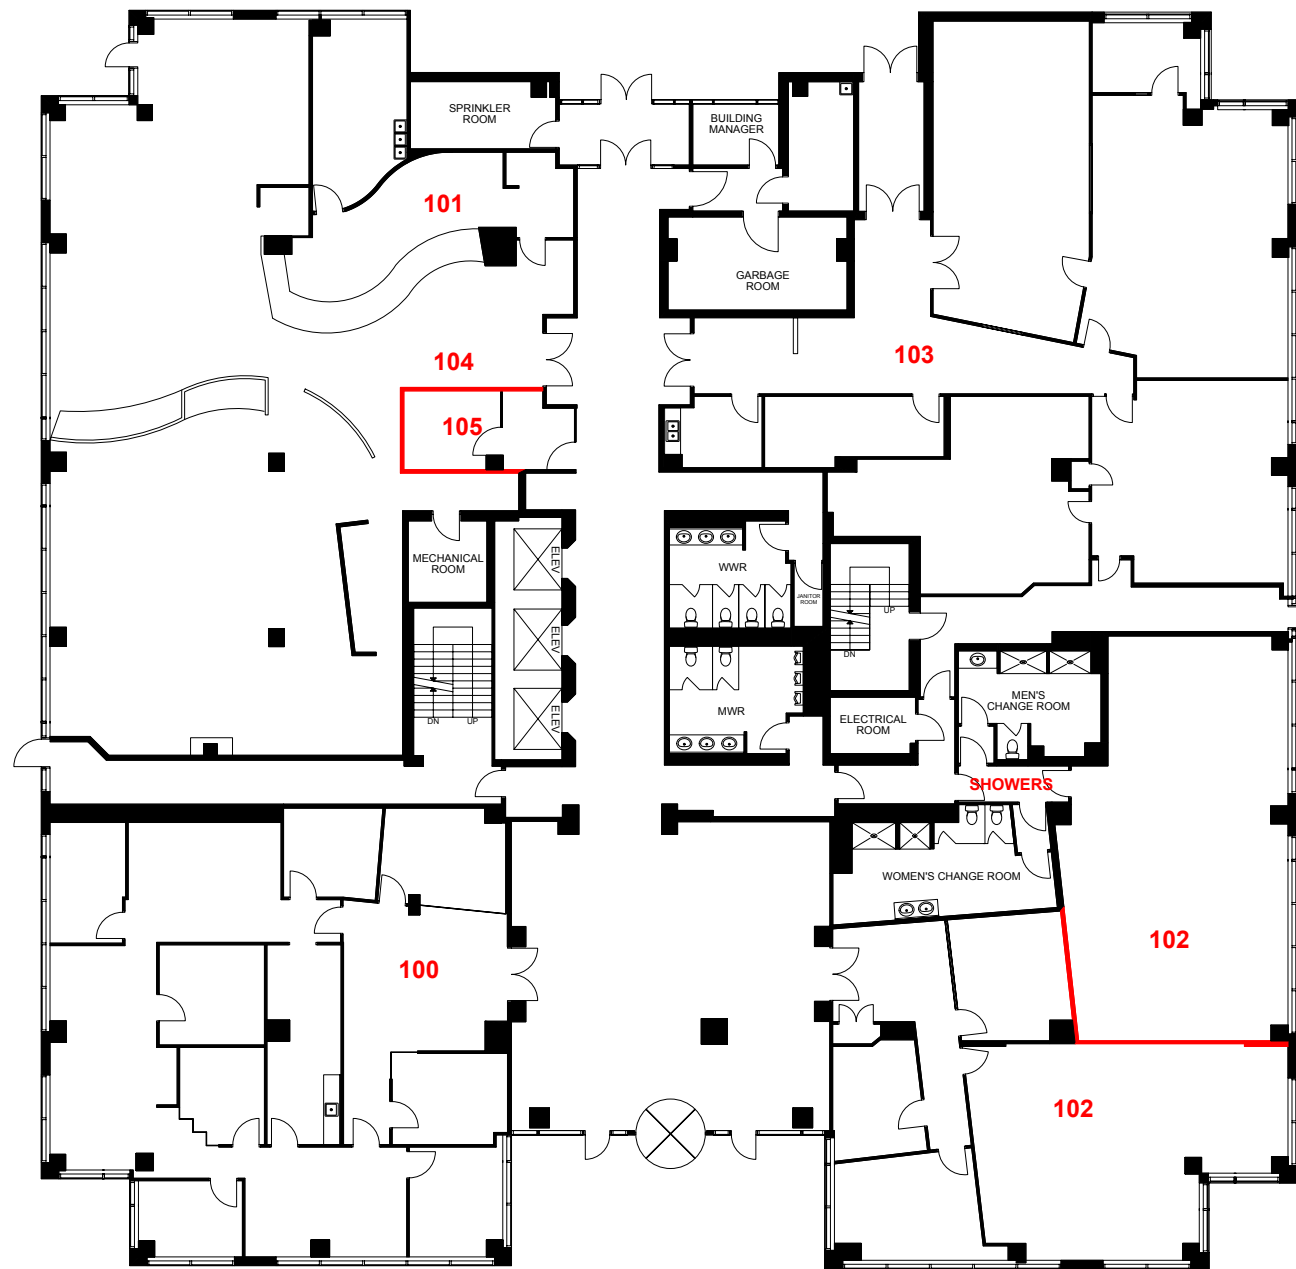

Version	Created: 02/27/2020
FP6A	Measured: 09/29/2008

1122 International Boulevard
Burlington, Ontario, Canada

Floor 1

This work product has been prepared by Extreme Measures Inc. pursuant to a contract with the Client for the sole benefit of and use by the Client. No third party may rely on this work product without the receipt of a reliance letter from Extreme Measures Inc.