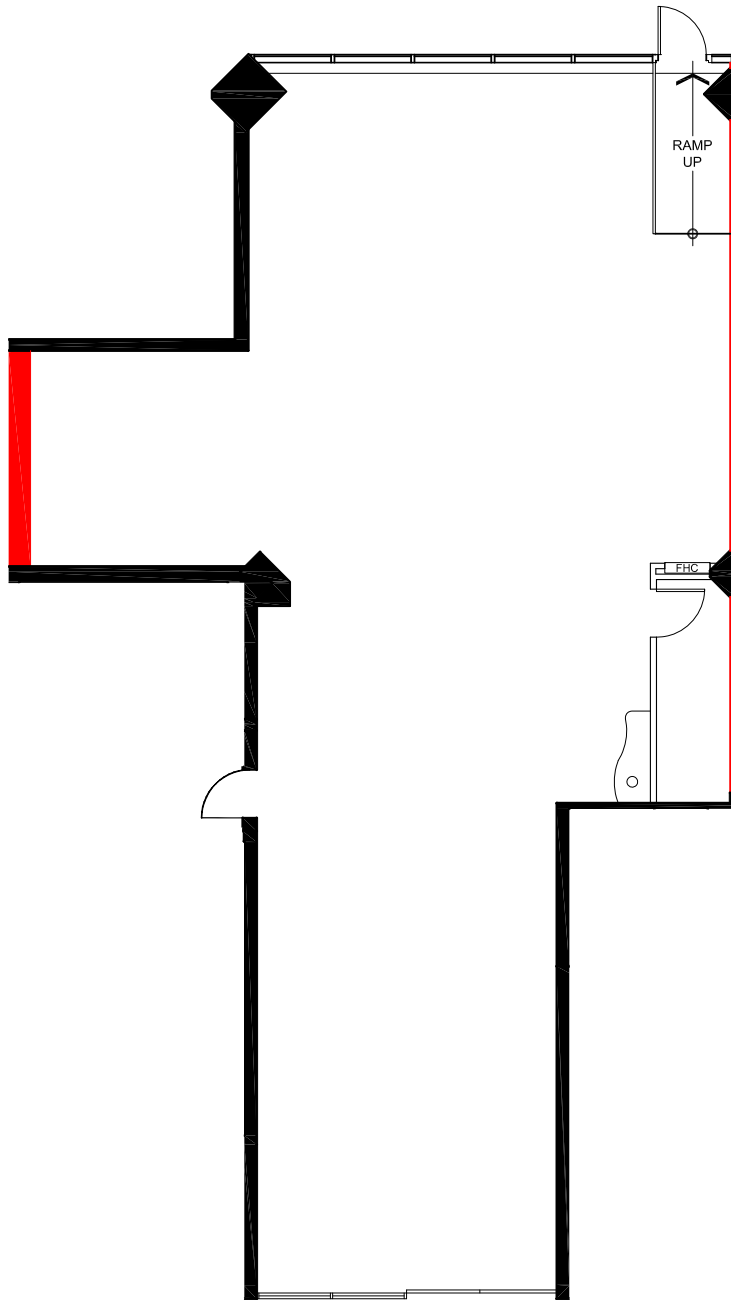

KEY PLAN

DEMISING WALL

SUITE 105

RENTABLE AREA = 2,468 SF

ABOVE INFORMATION ESTABLISHED ACCORDING TO
ANSI / BOMA Z65.1 1996

December 29, 2016

© 2016 Space Database Inc. All Rights Reserved

1500 Don Mills Rd.
Toronto, Ontario
Suite 105