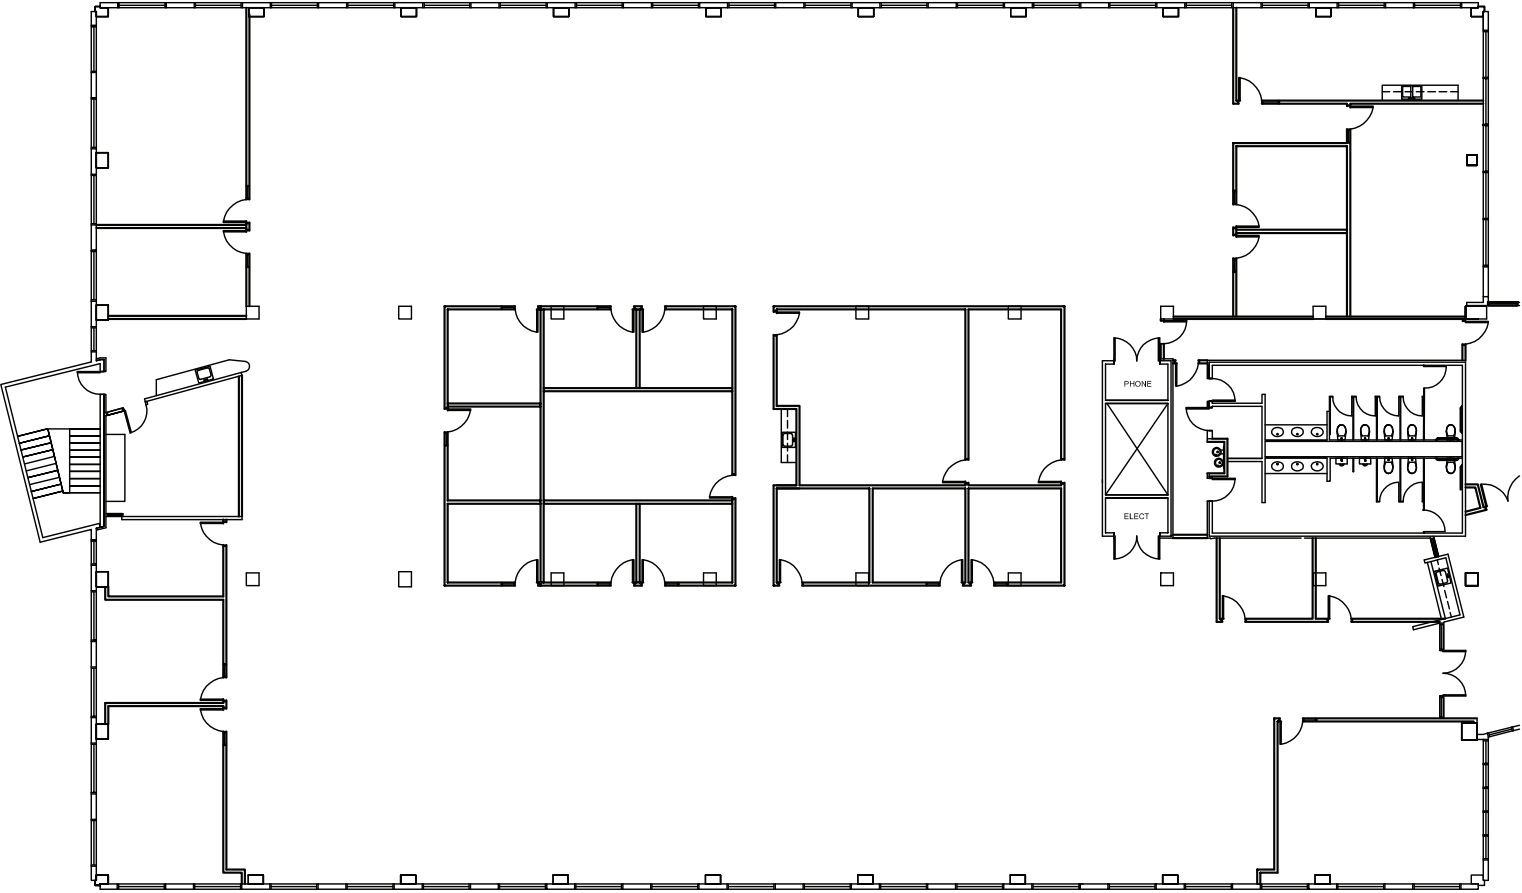

# White Rock Corporate Campus

21,525 RSF

10860 Gold Center Drive, Suite 300

Jacob Chaparian  
775 954 2833  
jchaparian@basin-street.com