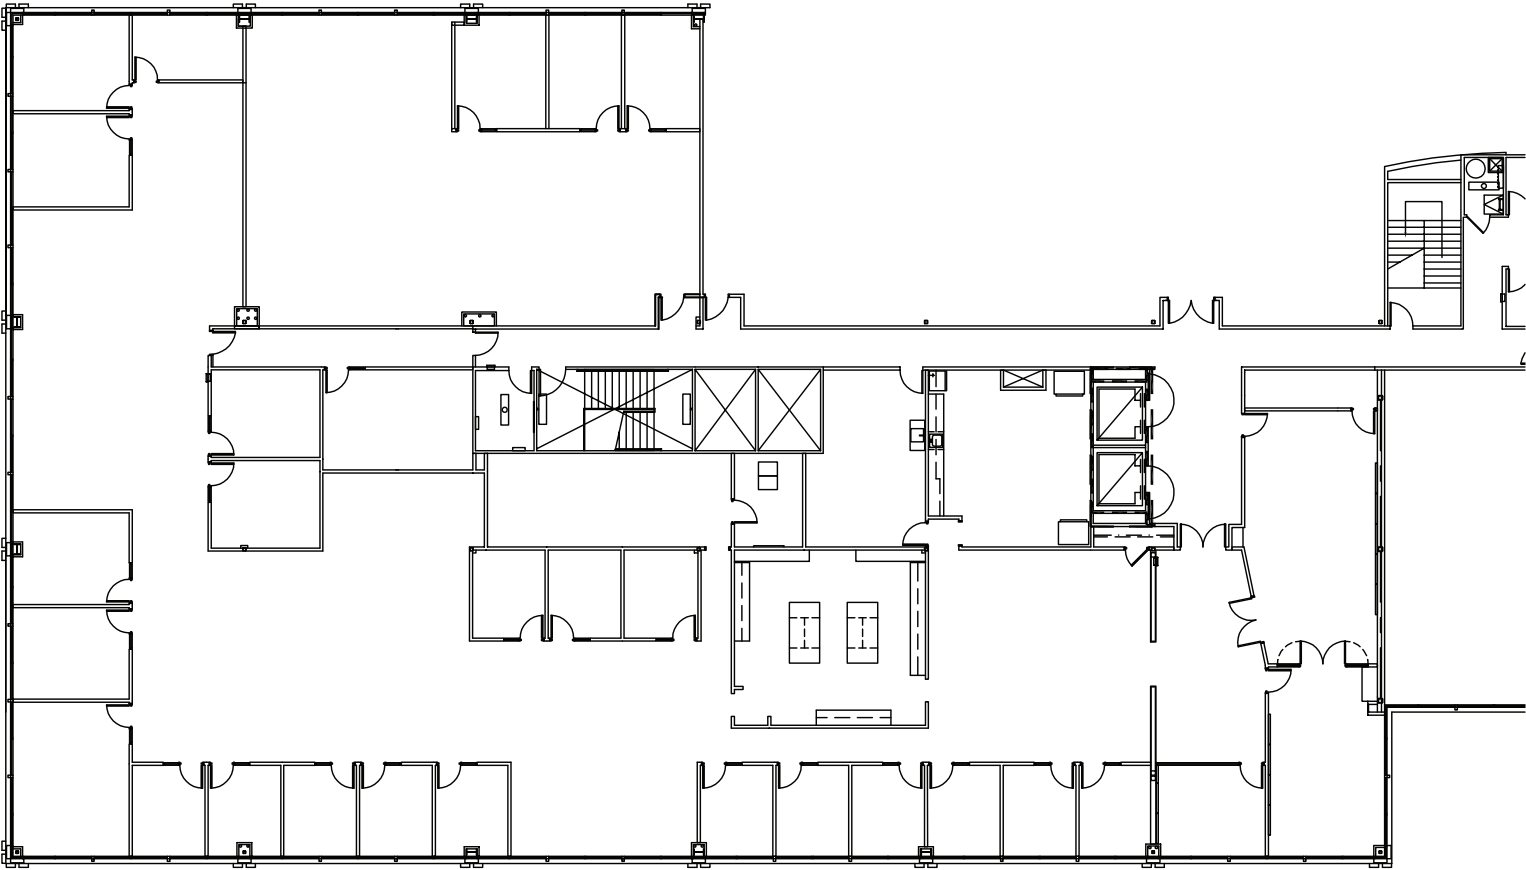

FOR LEASE Sacramento

White Rock Corporate Campus

13,526 RSF

10850 Gold Center Drive, Suite 350

Jacob Chaparian
775 954 2833
jchaparian@basin-street.com