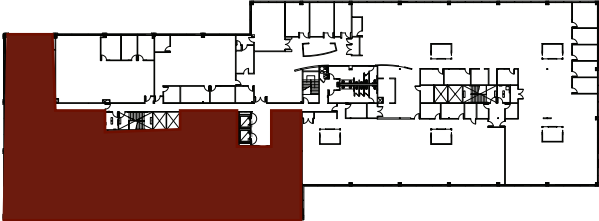

FOR LEASE Sacramento

White Rock Corporate Campus

13,526 RSF

10850 Gold Center Drive, Suite 350

Jacob Chaparian
775 954 2833
jchaparian@basin-street.com