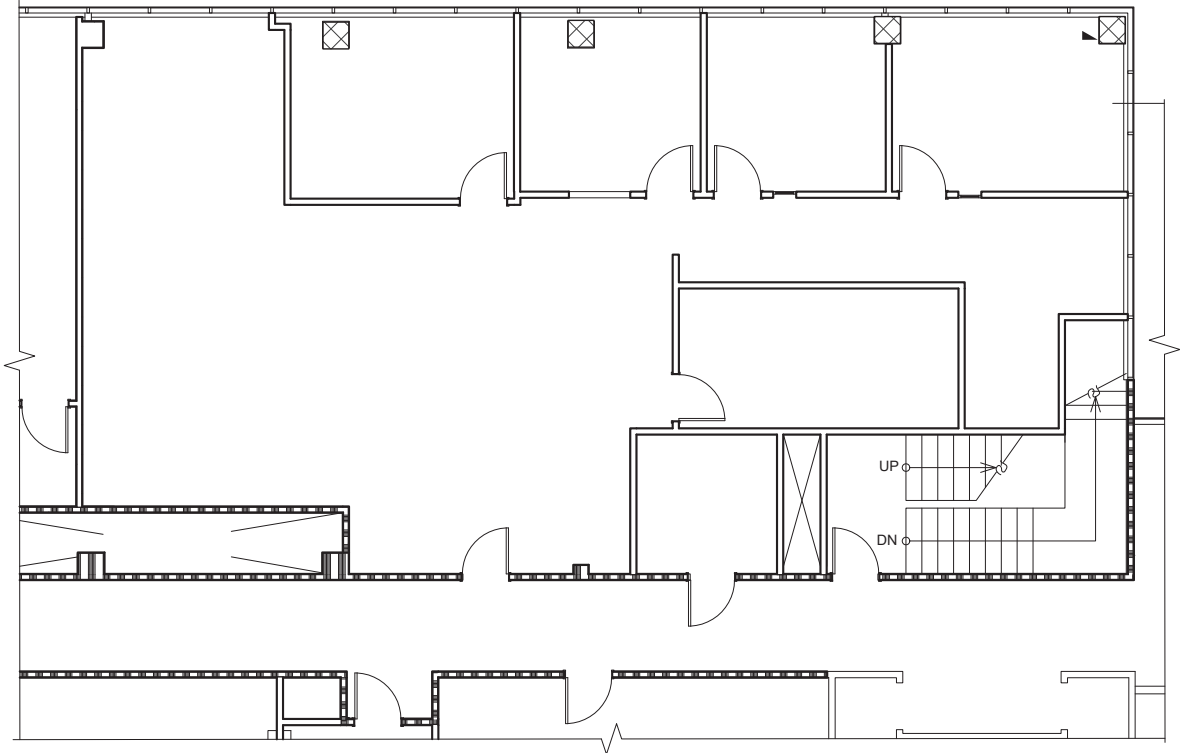

FOR LEASE Sacramento  
8950 Cal Center Drive

2,444 RSF  
Building 2, Suite 250

KEY PLAN

SCALE: NTS