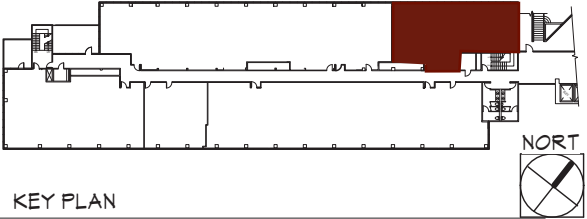

FOR LEASE Sacramento  
8950 Cal Center Drive

2,444 RSF  
Building 2, Suite 250

KEY PLAN

SCALE: NTS