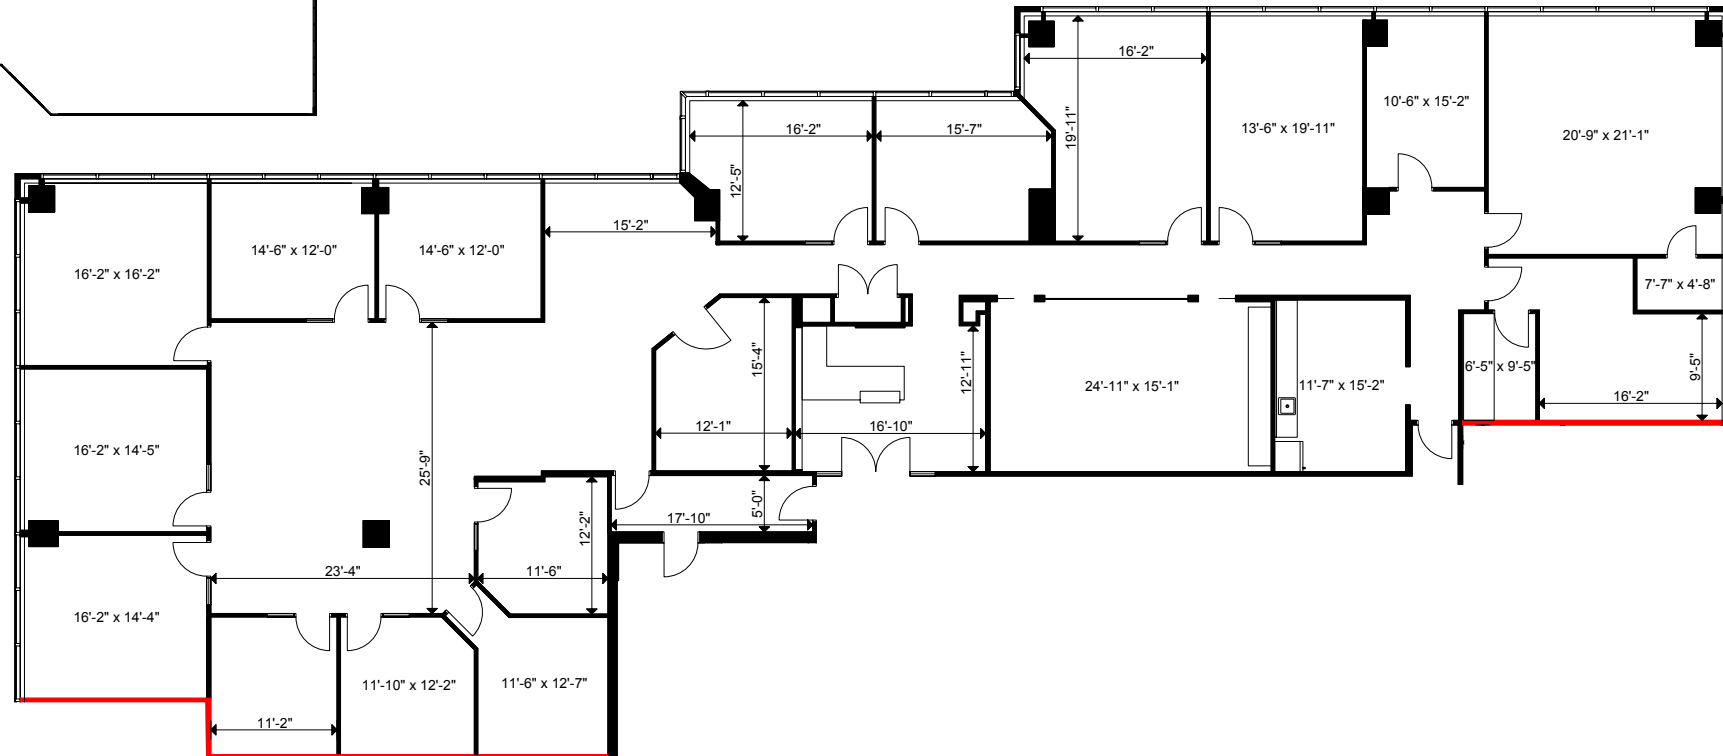

Version	Created: 08/31/2020
<b>V1</b>	Measured: 08/28/2020

Yonge-Norton Centre  
5255 Yonge Street  
Toronto, Ontario, Canada

**Suite 1050**

Rentable Area:  
7,857 sq ft  
*Please refer to corresponding  
BOMA Office 1996 Area Chart:  
yonge-nortoncentre-5255yonge-  
b96-10a.pdf*