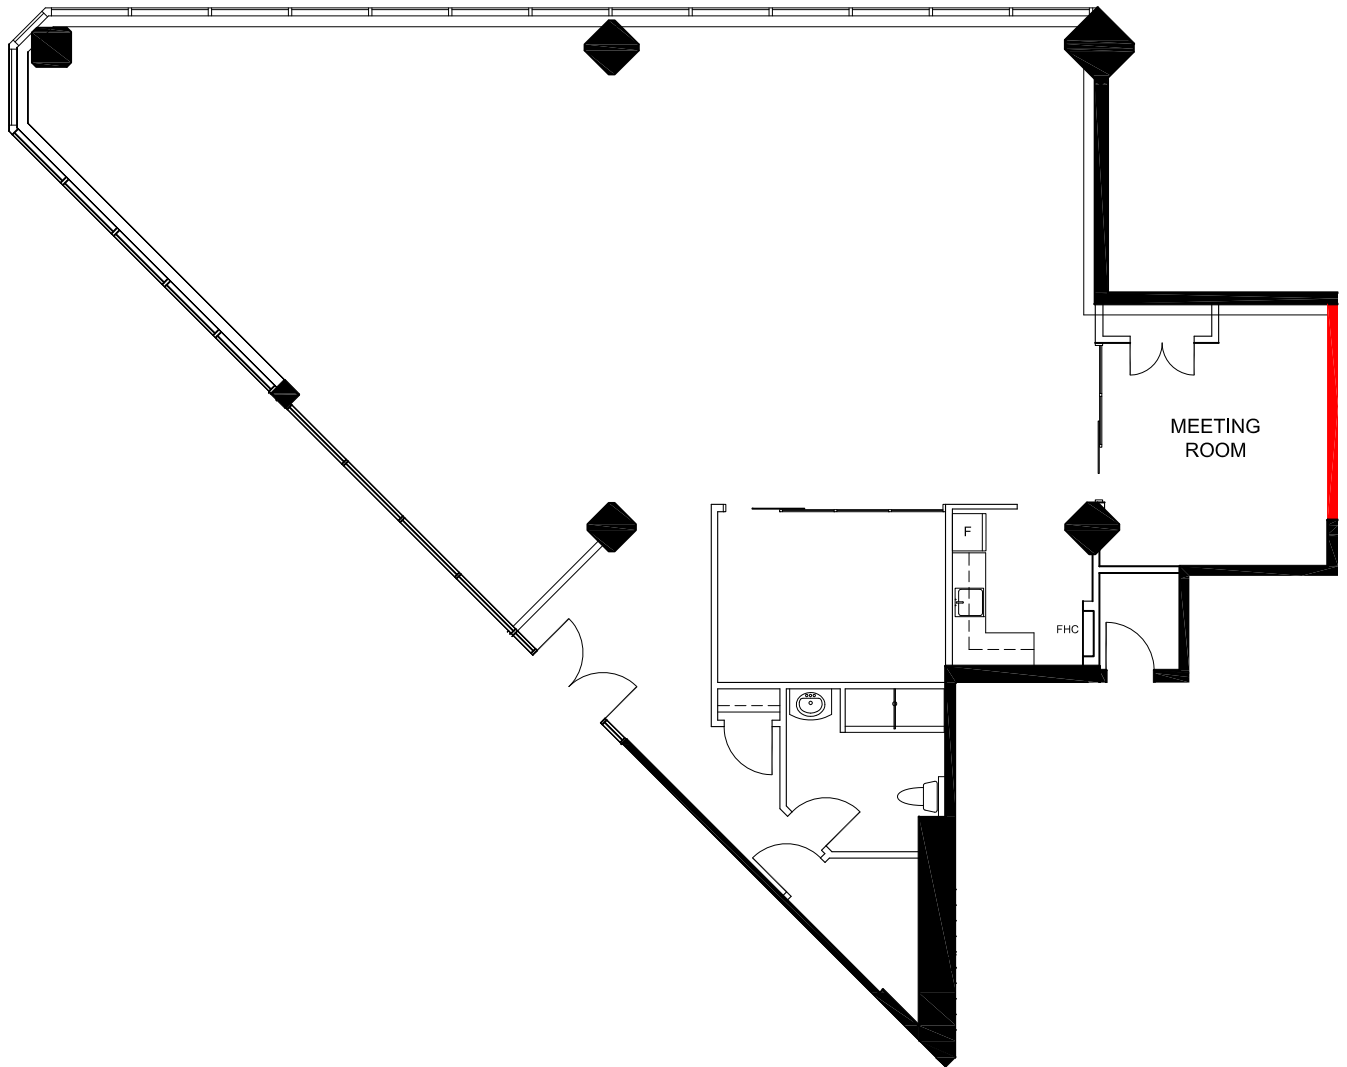

KEY PLAN

 DEMISING WALL

SUITE 101
RENTABLE AREA = 3,134 SF

ABOVE INFORMATION ESTABLISHED ACCORDING TO
 ANSI / BOMA Z65.1 1996

April 24, 2018

© 2018 Space Database Inc. All Rights Reserved

1500 Don Mills Rd.
 Toronto, Ontario
 Suite 101