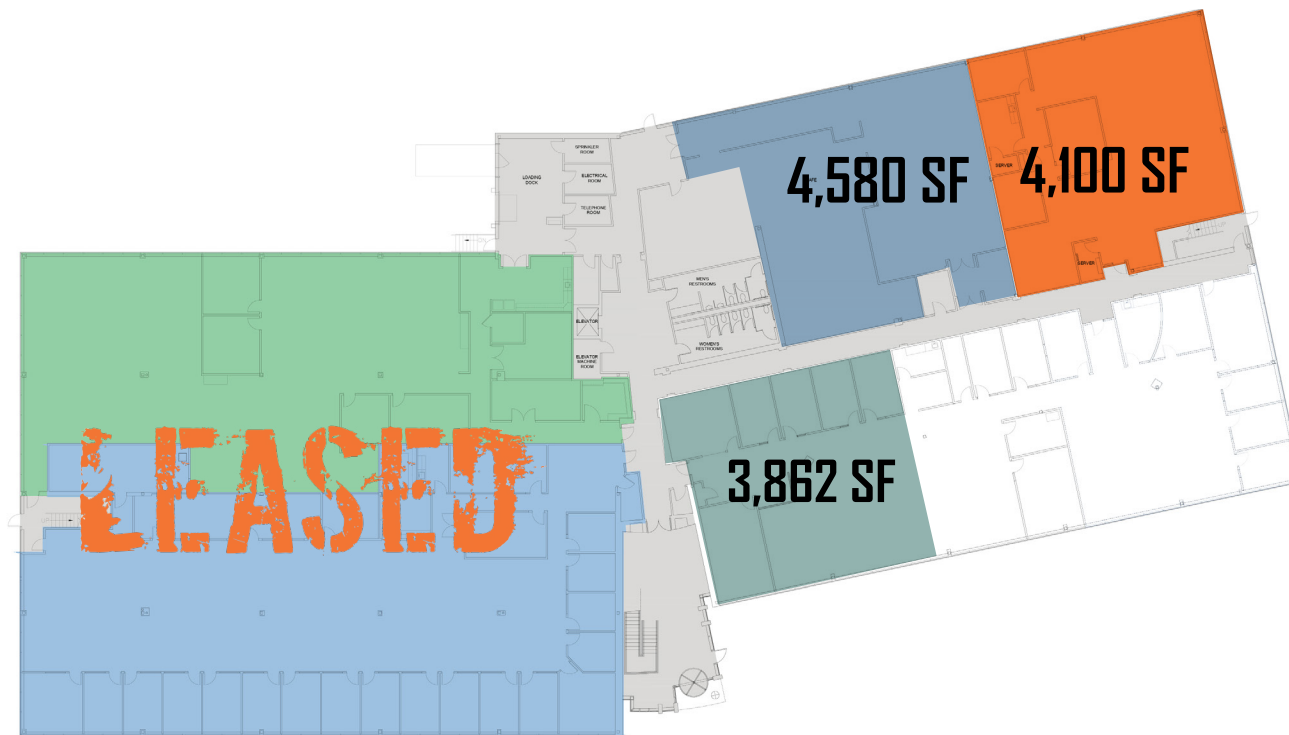

crosby center

BEDFORD, MA

34 CROSBY

1st Floor - 12,542 SF Available

Torin Taylor	617.863.8587	ttaylor@ngkf.com
Rich Ruggiero	617.863.8550	rruggiero@ngkf.com
Matt Adams	617.863.8583	matt.adams@ngkf.com
Rory Walsh	617.863.8584	rory.walsh@ngkf.com