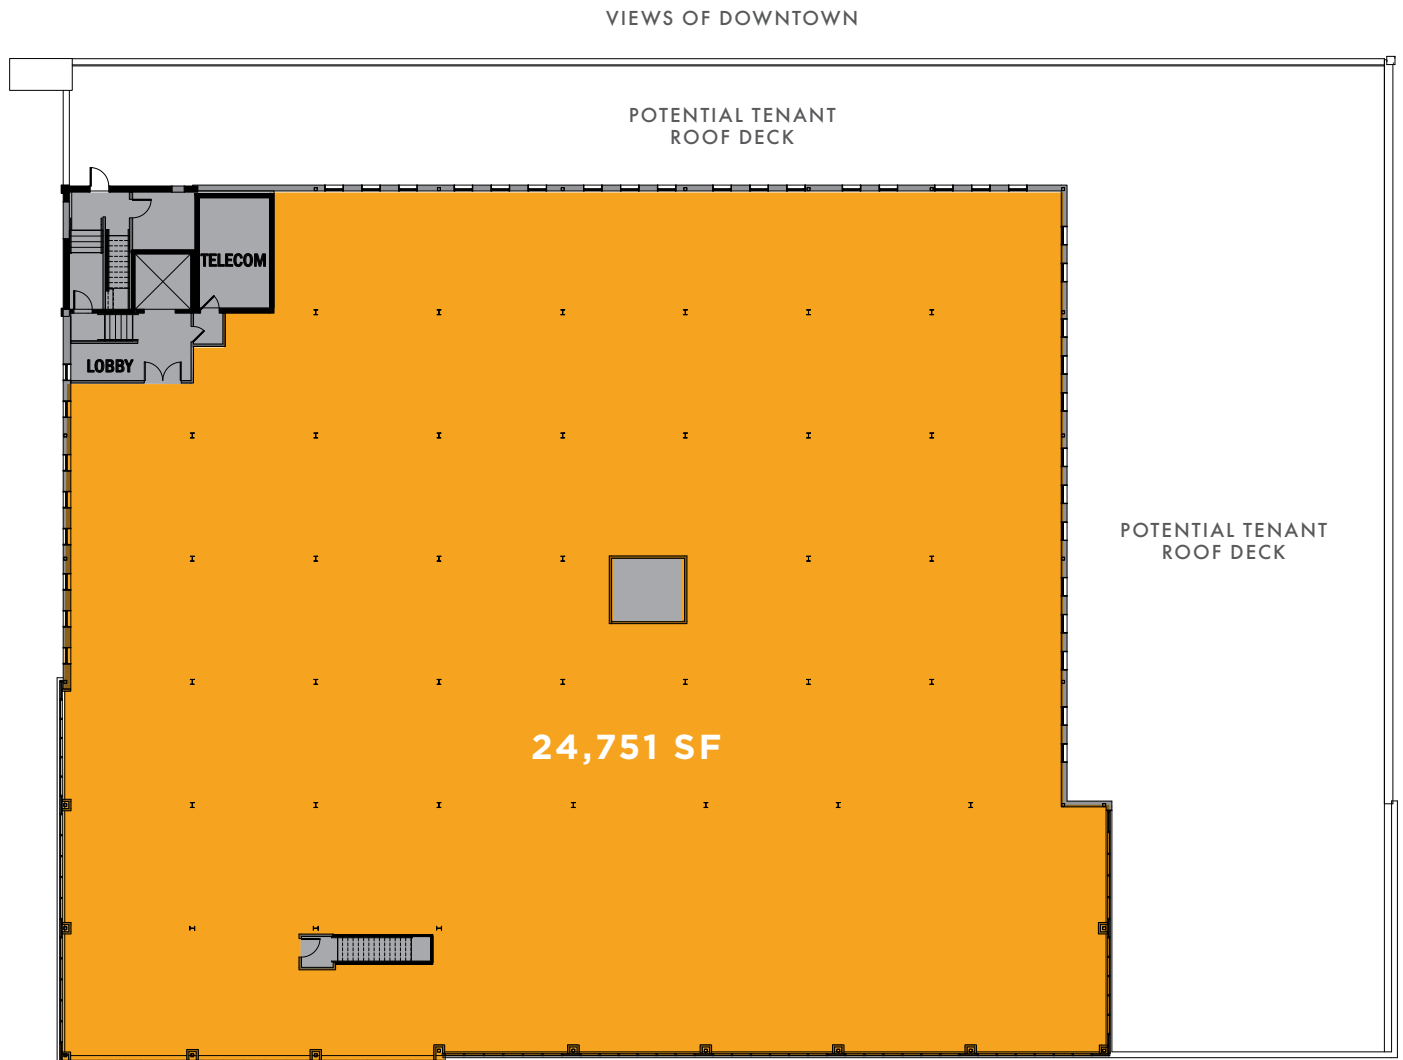

# Floor Plans

## THIRD FLOOR

### Third Floor Plan • 24,751 SF Available

- Available - 24,751 SF
- Common/Building Area