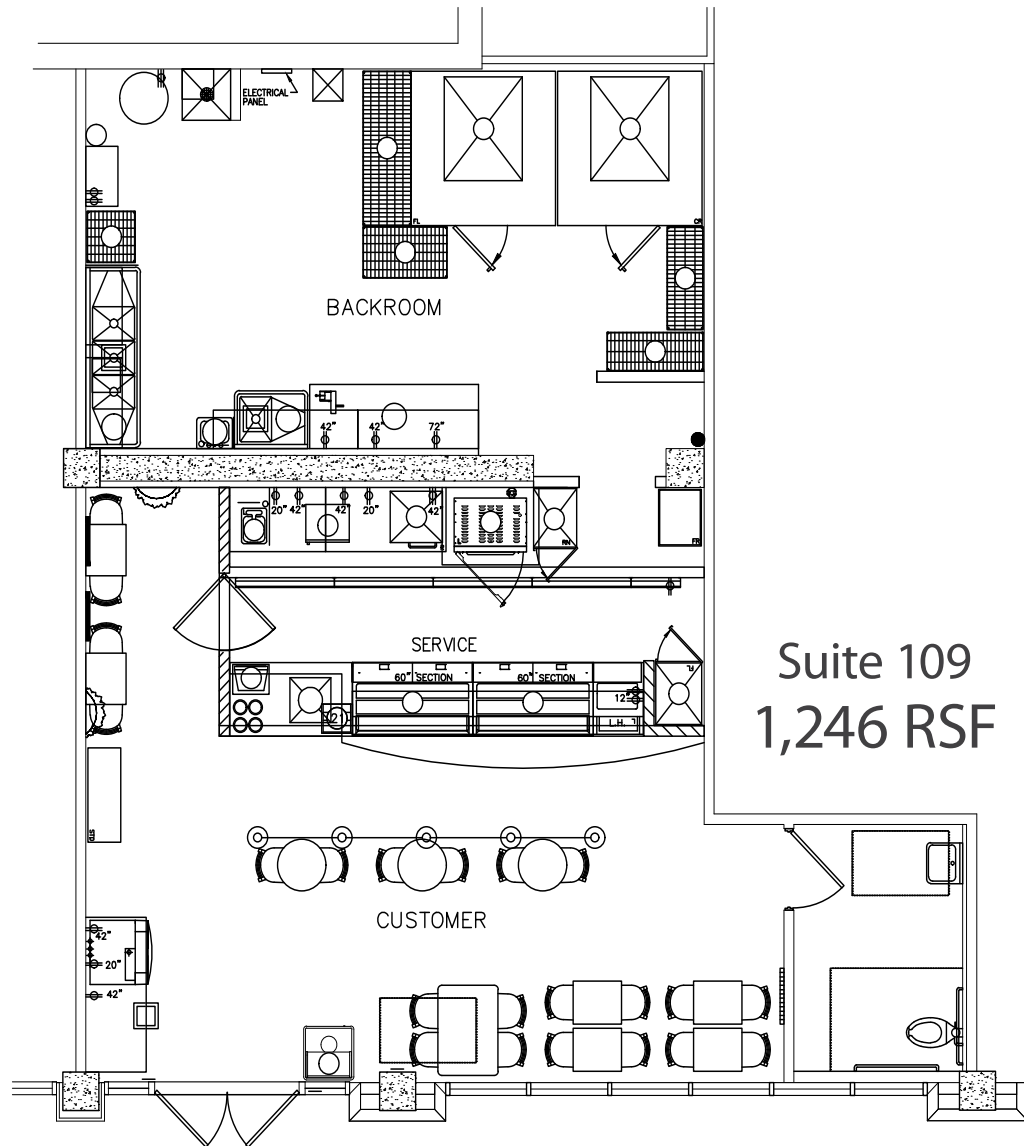

Petaluma Theatre Square

151 Petaluma Blvd. South, Petaluma, CA

Suite 109
1,246 RSF