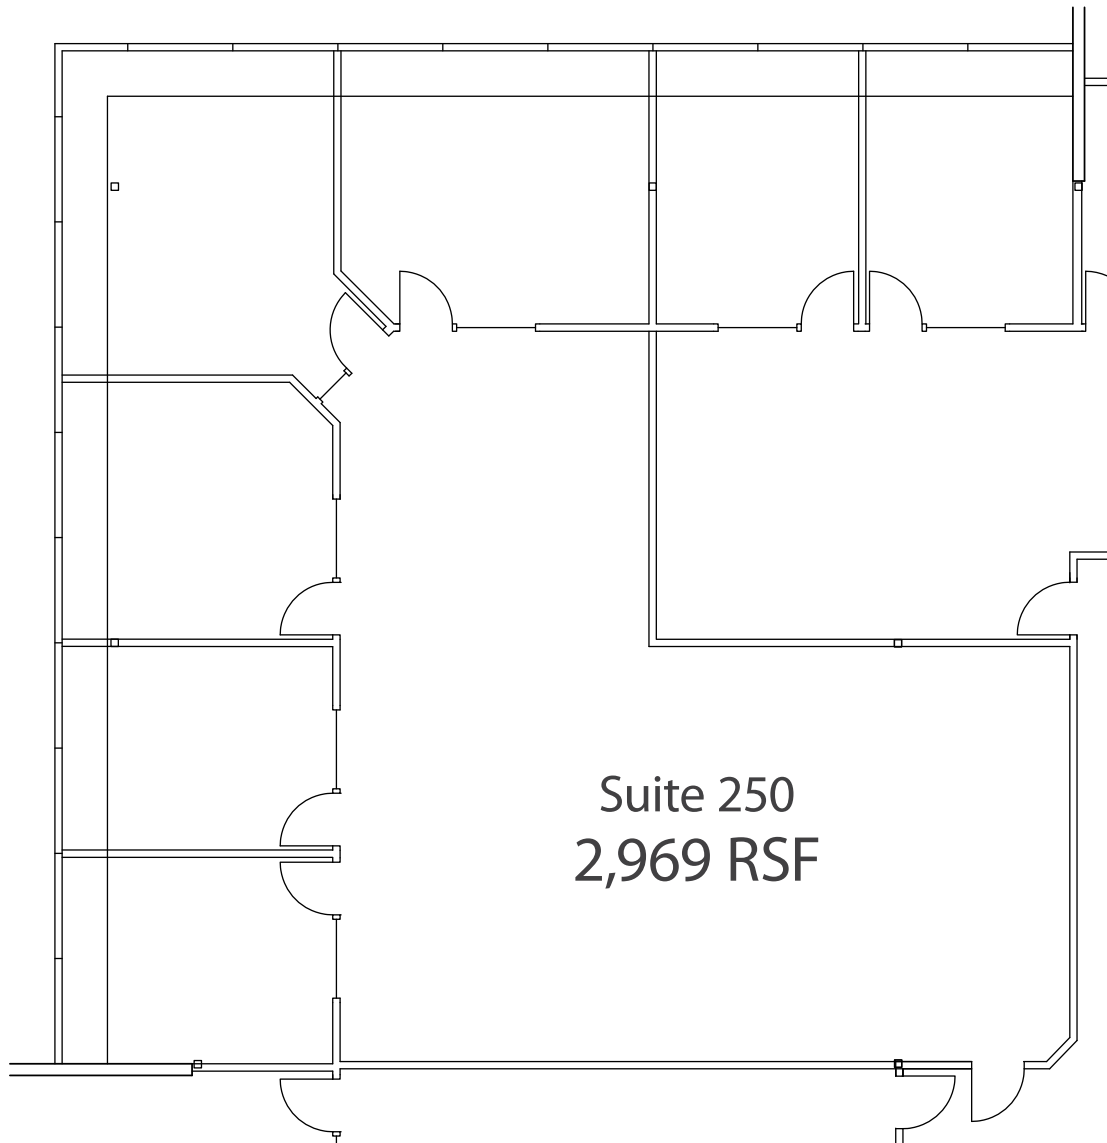

120 Stony Point Road

120 Stony Point Road, Santa Rosa, CA 95401

Suite 250
2,969 RSF