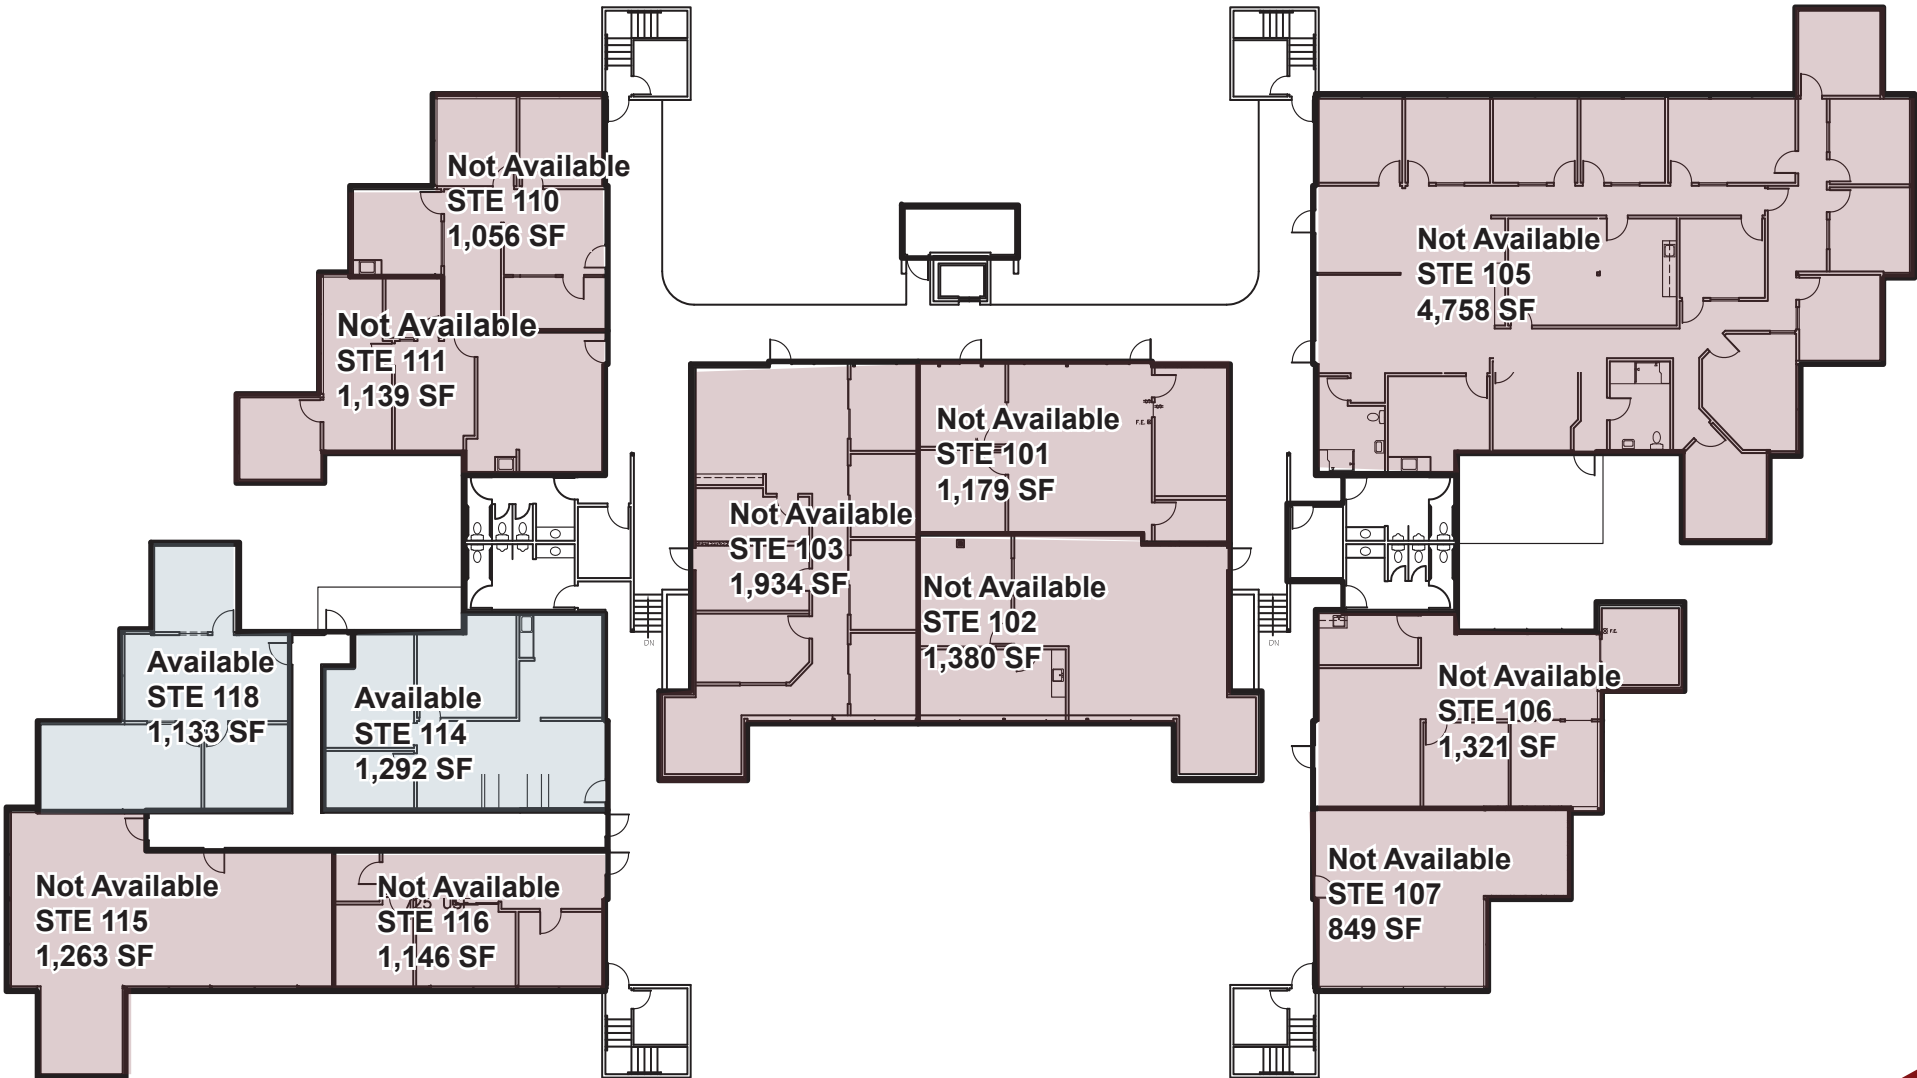

Waterfall Towers
2455 Bennett Valley Rd., Bldg C.
Santa Rosa, CA 95403
First Floor

LEGEND

	OCCUPIED
	VACANT