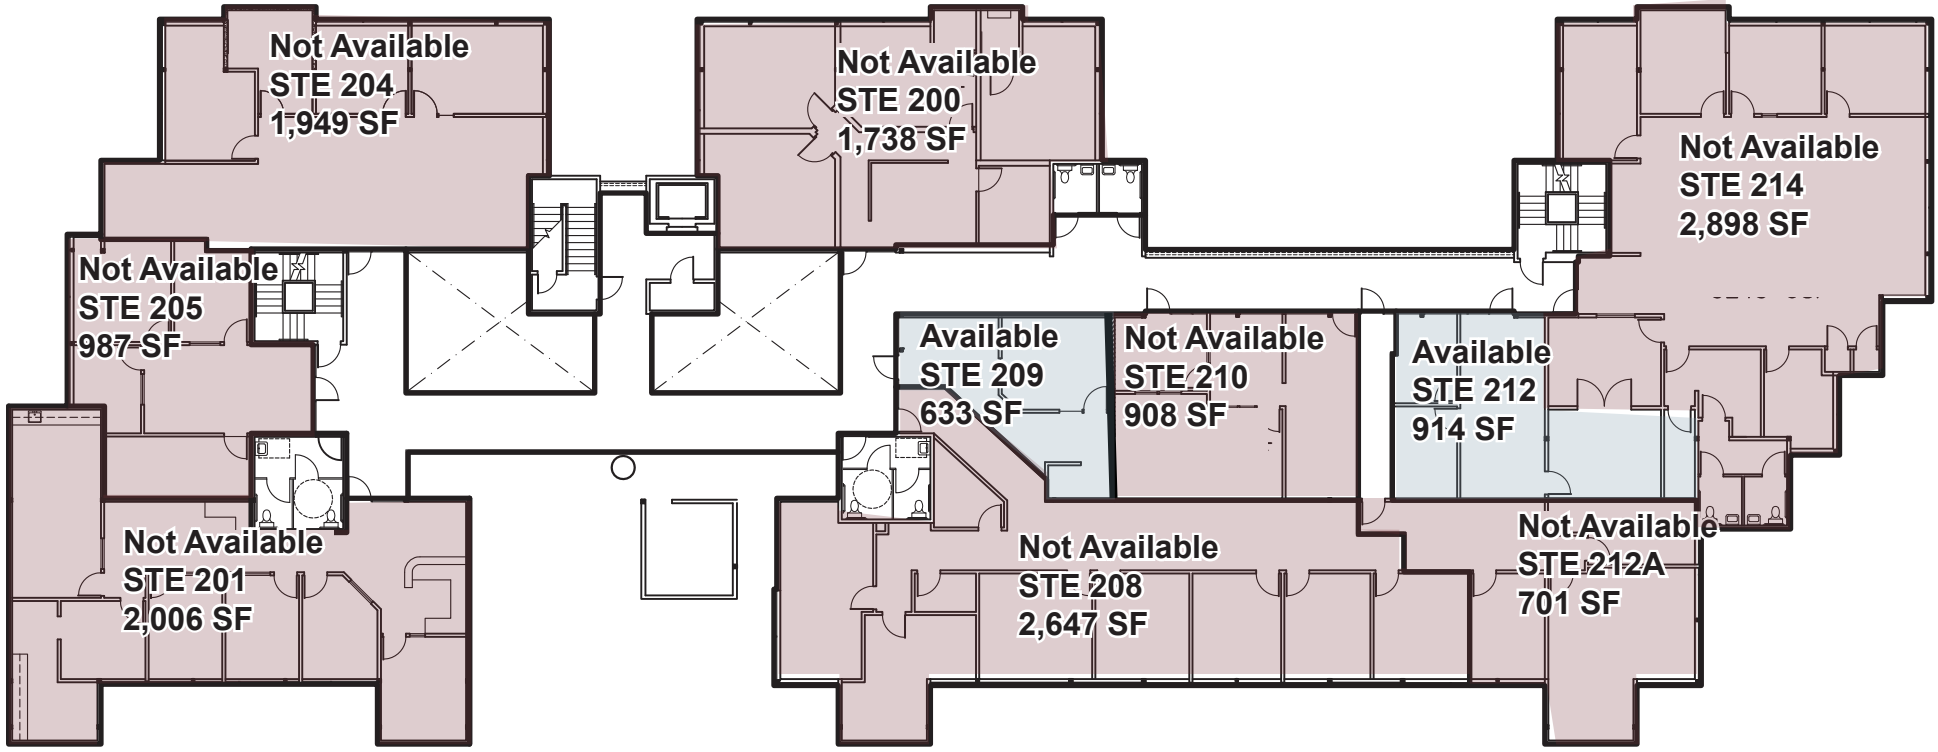

Waterfall Towers
2455 Bennett Valley Rd. Bldg B
Santa Rosa, CA 95403
Second Floor

LEGEND

	OCCUPIED
	VACANT