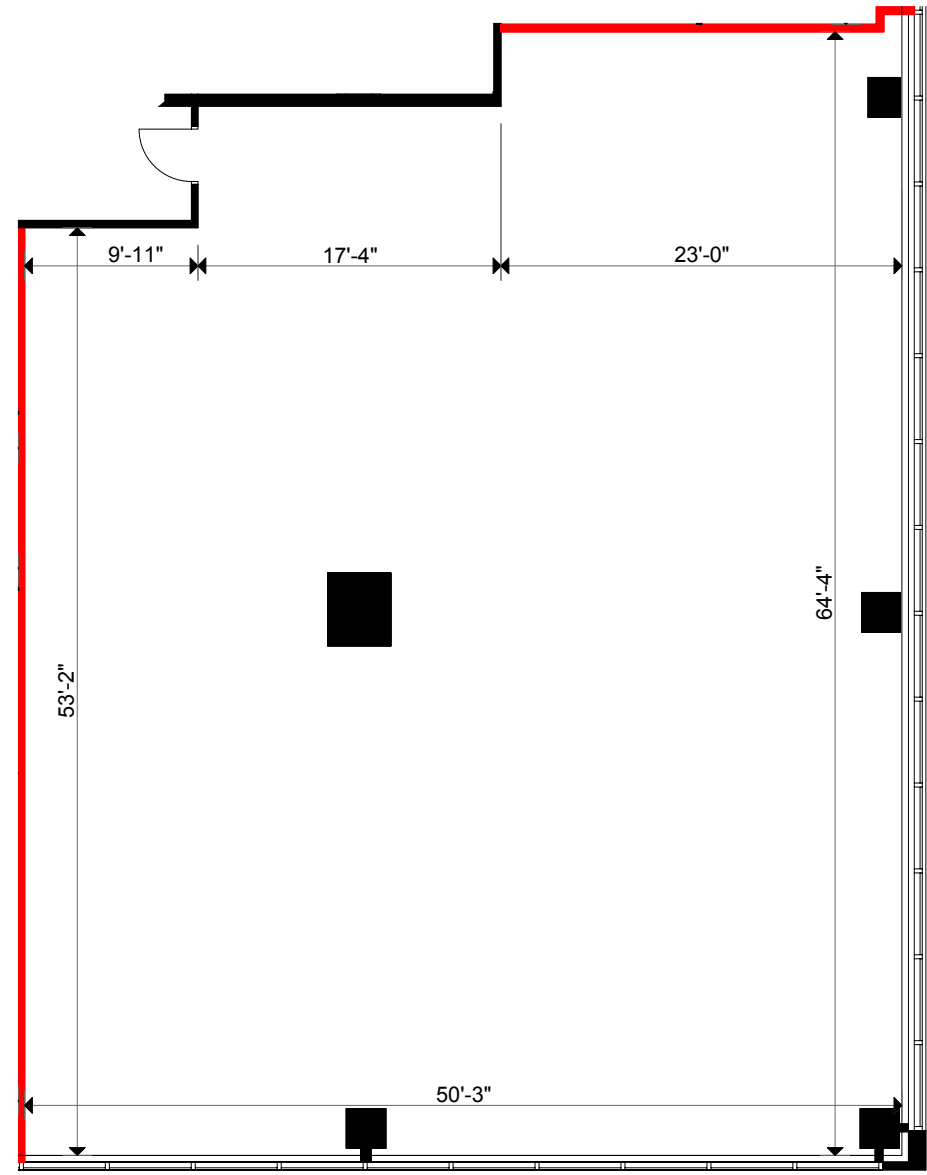

Version	Created: 04/09/2019
V2	Measured: 04/03/2019

Yonge-Norton Centre
5255 Yonge Street
Toronto, Ontario, Canada
Suite 410

Rentable Area:
4,021 sq ft
*Please refer to corresponding
BOMA Office 1996 Area Chart:
5255yonge-b96-9a.pdf*