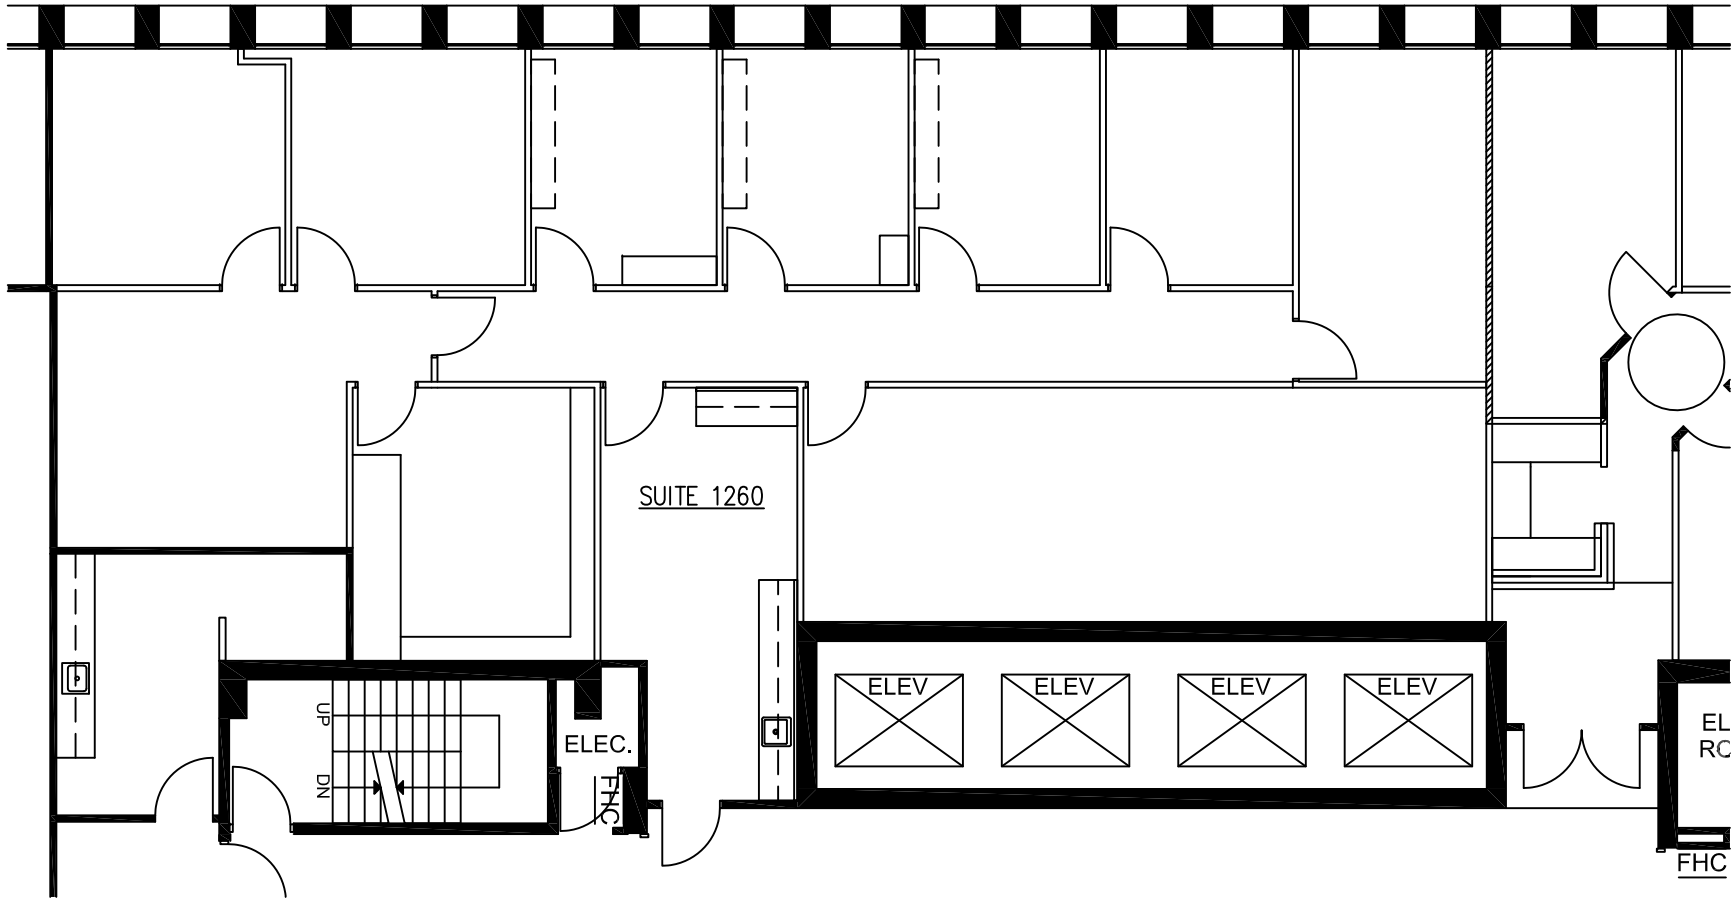

DAVIES PACIFIC CENTER

841 BISHOP STREET, HONOLULU HI 96813

FLOOR PLAN - SUITE 1260

SCALE: 1" = 10'-0"

7/12/18

SUITE 1260

12TH FLOOR PLAN