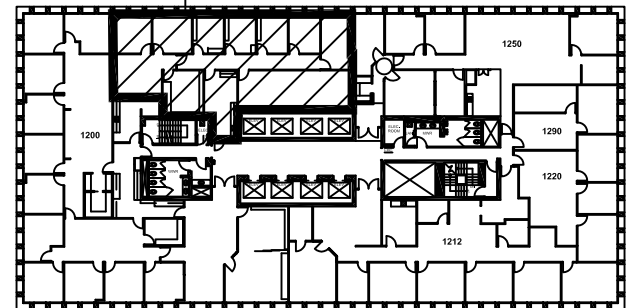

DAVIES PACIFIC CENTER

841 BISHOP STREET, HONOLULU HI 96813

FLOOR PLAN - SUITE 1260

SCALE: 1" = 10'-0"

7/12/18

SUITE 1260

12TH FLOOR PLAN