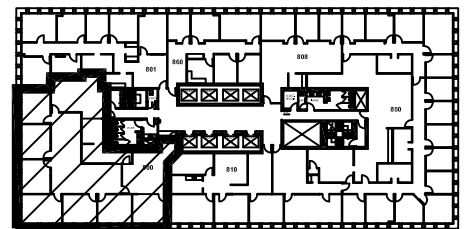

DAVIES PACIFIC CENTER

841 BISHOP STREET, HONOLULU HI 96813

SUITE 800

8TH FLOOR

FLOOR PLAN - SUITE 800

SCALE: 1" = 10'-0"

01/21/2020