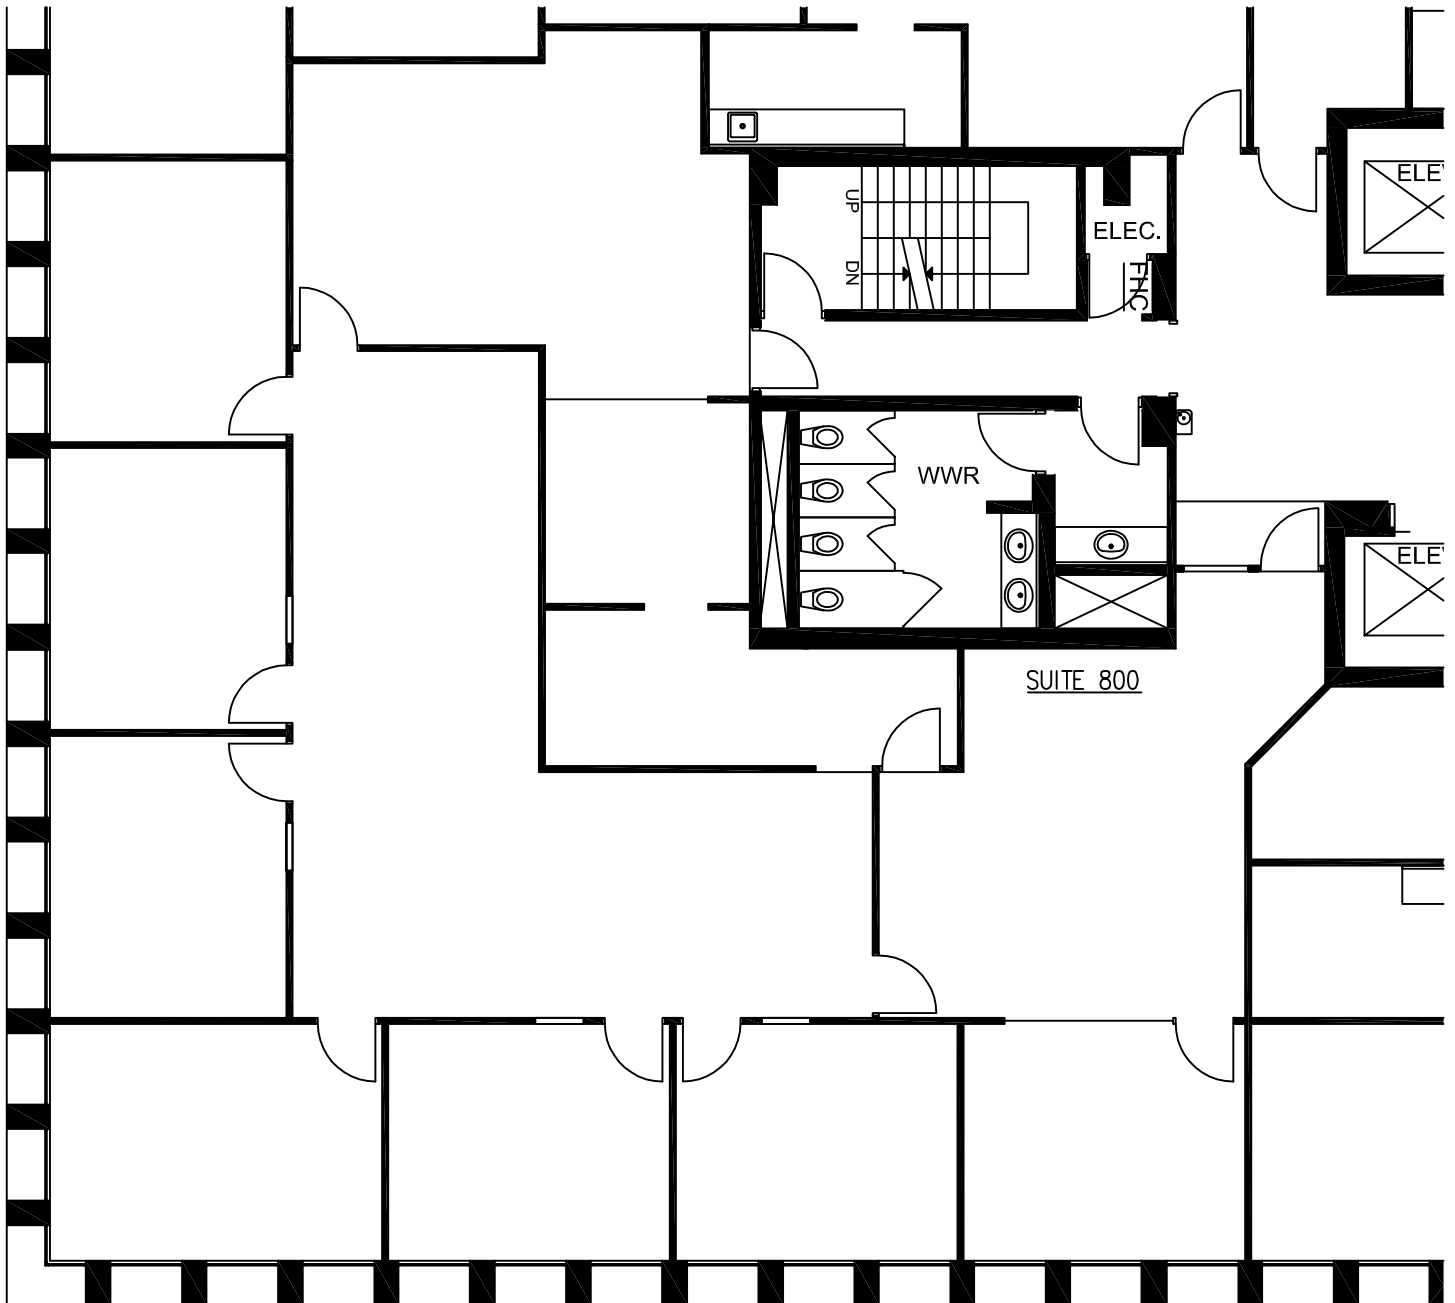

DAVIES PACIFIC CENTER

841 BISHOP STREET, HONOLULU HI 96813

SUITE 800

8TH FLOOR

FLOOR PLAN - SUITE 800

SCALE: 1" = 10'-0"

01/21/2020