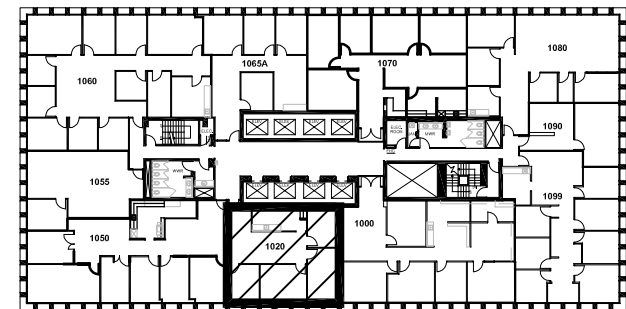

DAVIES PACIFIC CENTER

841 BISHOP STREET, HONOLULU HI 96813

10TH FLOOR

SUITE 1020

FLOOR PLAN - SUITE 1020

SCALE: 1/8" = 1'-0"

6/26/19