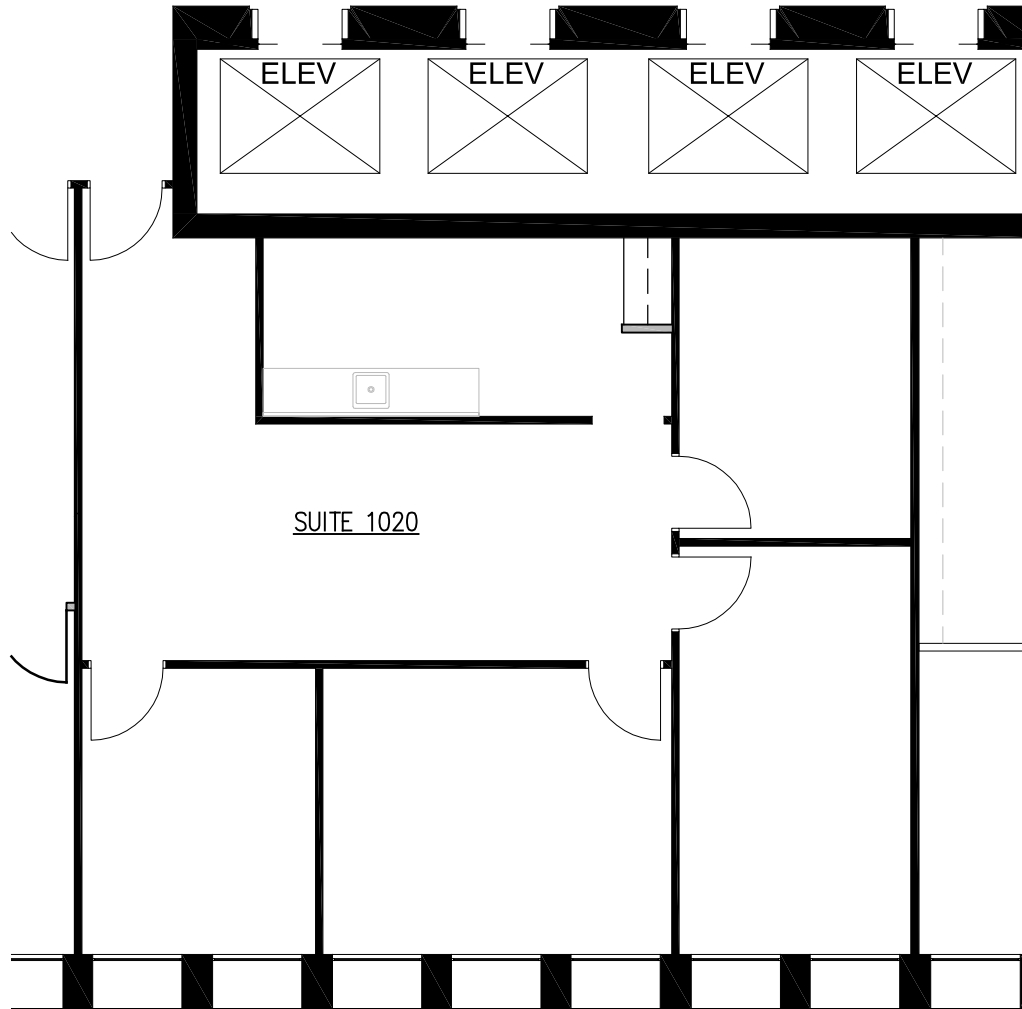

# DAVIES PACIFIC CENTER

841 BISHOP STREET, HONOLULU HI 96813

10TH FLOOR

SUITE 1020

## FLOOR PLAN - SUITE 1020

SCALE: 1/8" = 1'-0"

6/26/19