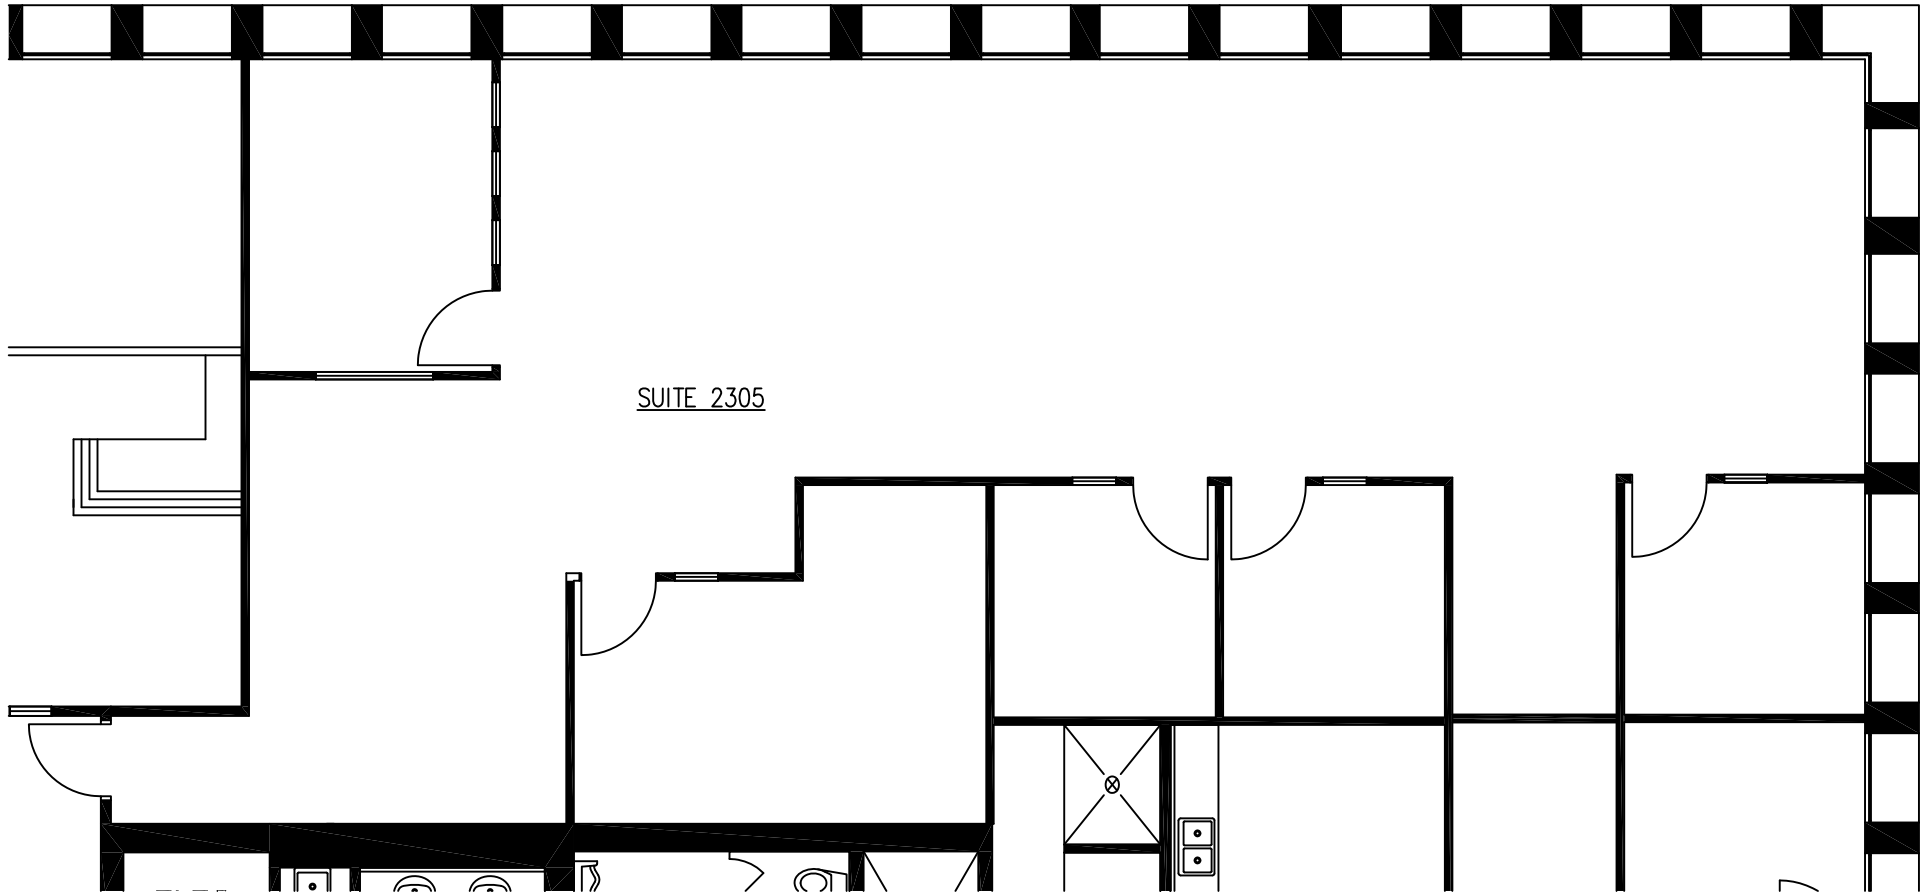

0' 4' 8' 16'
SCALE: 1/8" = 1'-0"

DAVIES PACIFIC CENTER

841 BISHOP STREET, HONOLULU HI 96813

SUITE 2305

SUITE 2301A

FLOOR PLAN - SUITE 2305

SCALE: 1/8" = 1'-0"

12/9/15

23RD FLOOR