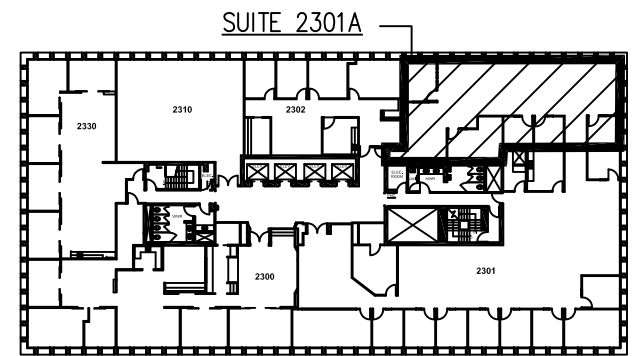

0' 4' 8' 16'
SCALE: 1/8" = 1'-0"

DAVIES PACIFIC CENTER

841 BISHOP STREET, HONOLULU HI 96813

SUITE 2305

SUITE 2301A

FLOOR PLAN - SUITE 2305

SCALE: 1/8" = 1'-0"

12/9/15

23RD FLOOR