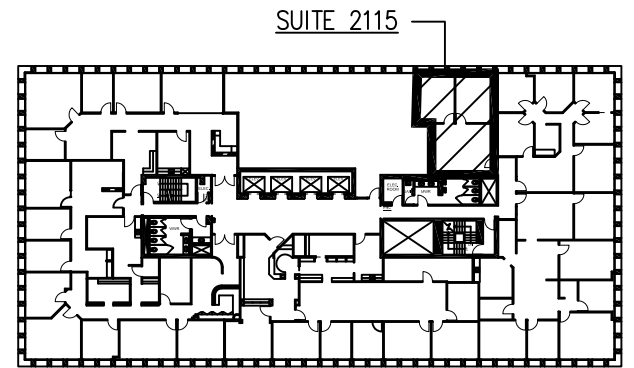

DAVIES PACIFIC CENTER

841 BISHOP STREET, HONOLULU HI 96813

21ST FLOOR

FLOOR PLAN - SUITE 2116

SCALE: 1/8" = 1'-0"

1/19/18