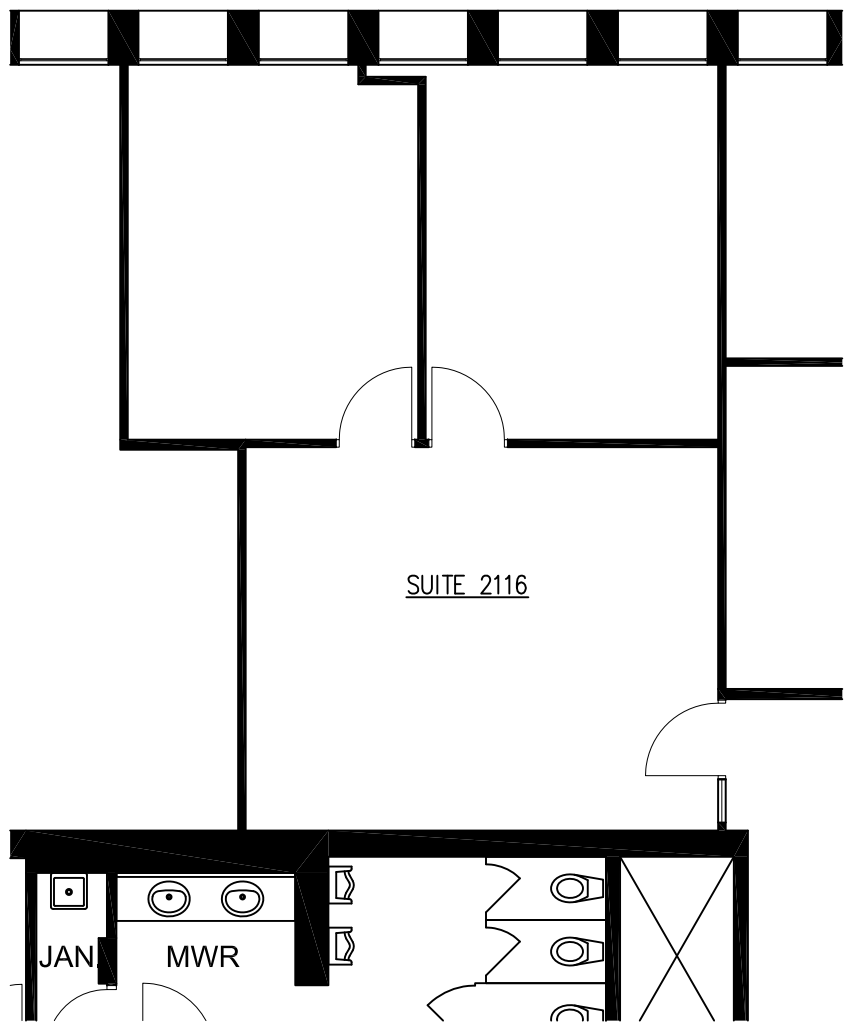

DAVIES PACIFIC CENTER

841 BISHOP STREET, HONOLULU HI 96813

21ST FLOOR

FLOOR PLAN - SUITE 2116

SCALE: 1/8" = 1'-0"

1/19/18