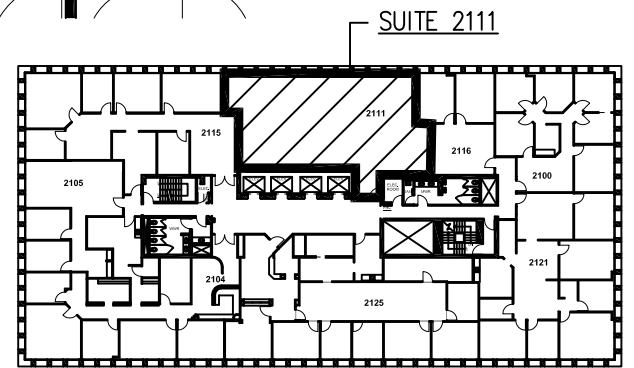

DAVIES PACIFIC CENTER

841 BISHOP STREET, HONOLULU HI 96813

SUITE 2111

SUITE 2111

FLOOR PLAN - SUITE 2111

SCALE: 1/8" = 1'-0"

10/8/15

21ST FLOOR