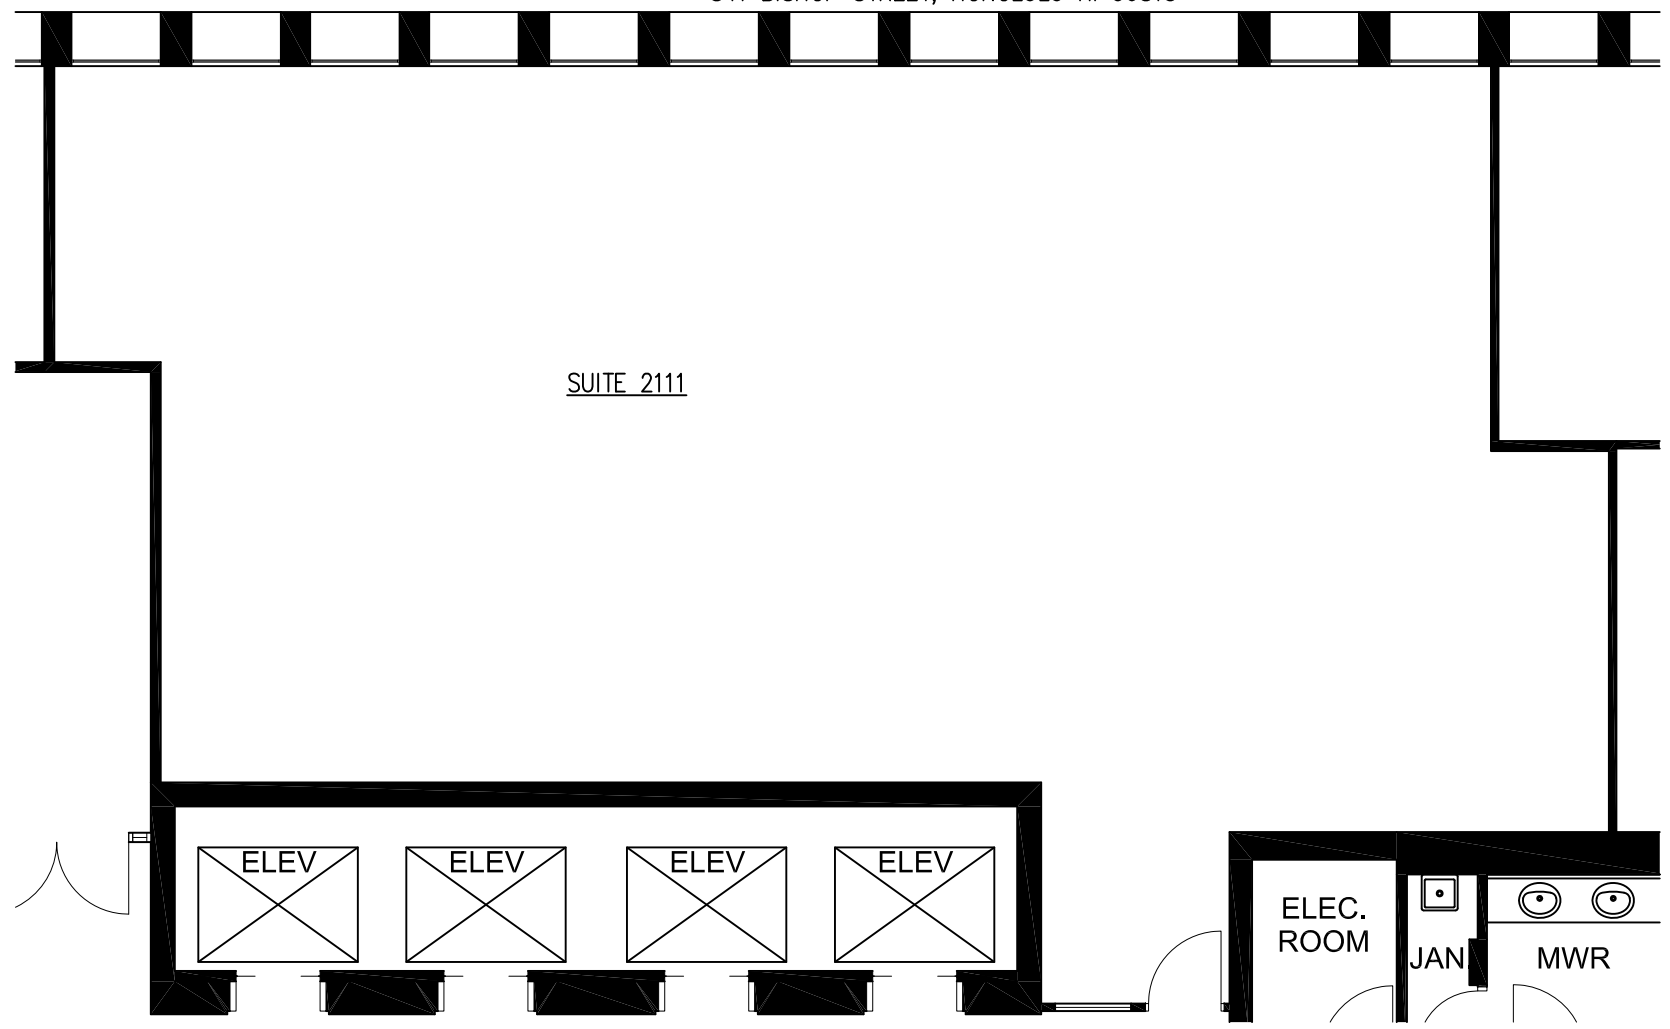

DAVIES PACIFIC CENTER

841 BISHOP STREET, HONOLULU HI 96813

SUITE 2111

SUITE 2111

FLOOR PLAN - SUITE 2111

SCALE: 1/8" = 1'-0"

10/8/15

21ST FLOOR