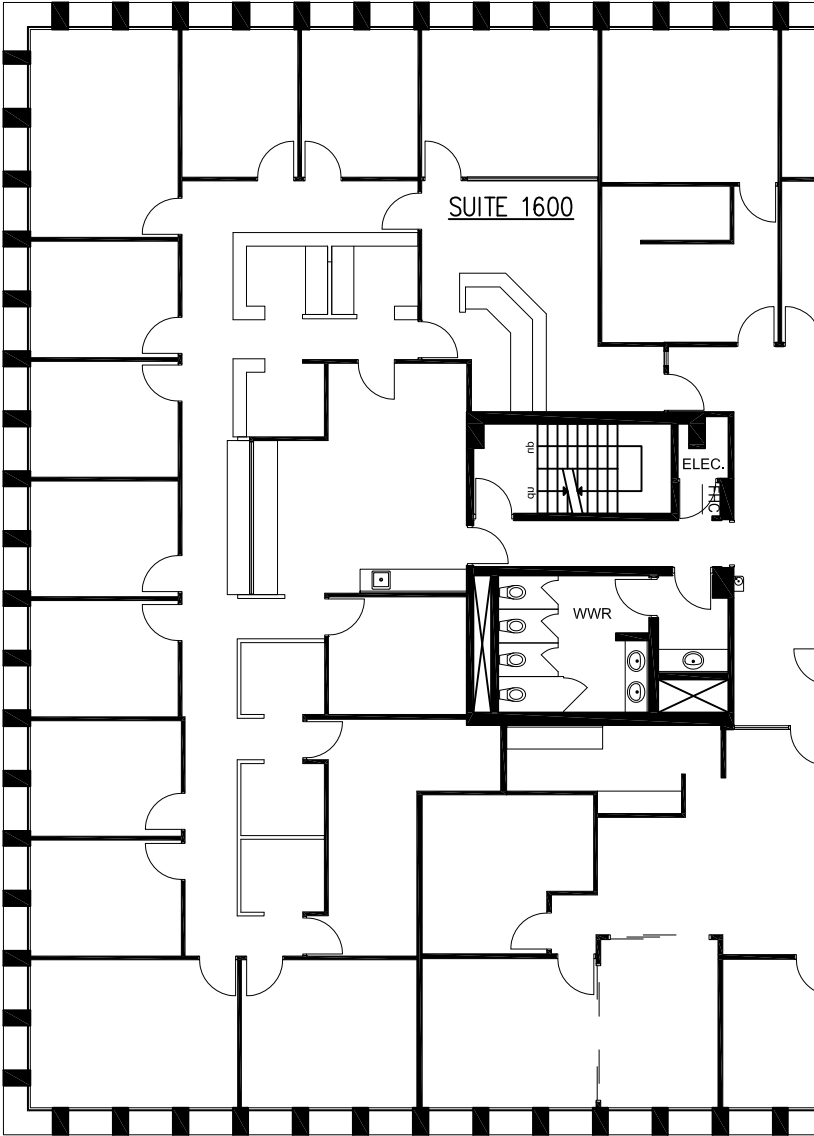

DAVIES PACIFIC CENTER

841 BISHOP STREET, HONOLULU HI 96813

FLOOR PLAN - SUITE 1600

SCALE: 1/16" = 1'-0"

10/8/15