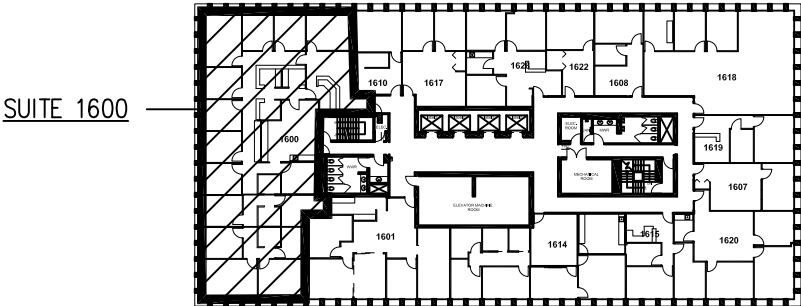

DAVIES PACIFIC CENTER

841 BISHOP STREET, HONOLULU HI 96813

FLOOR PLAN - SUITE 1600

SCALE: 1/16" = 1'-0"

10/8/15