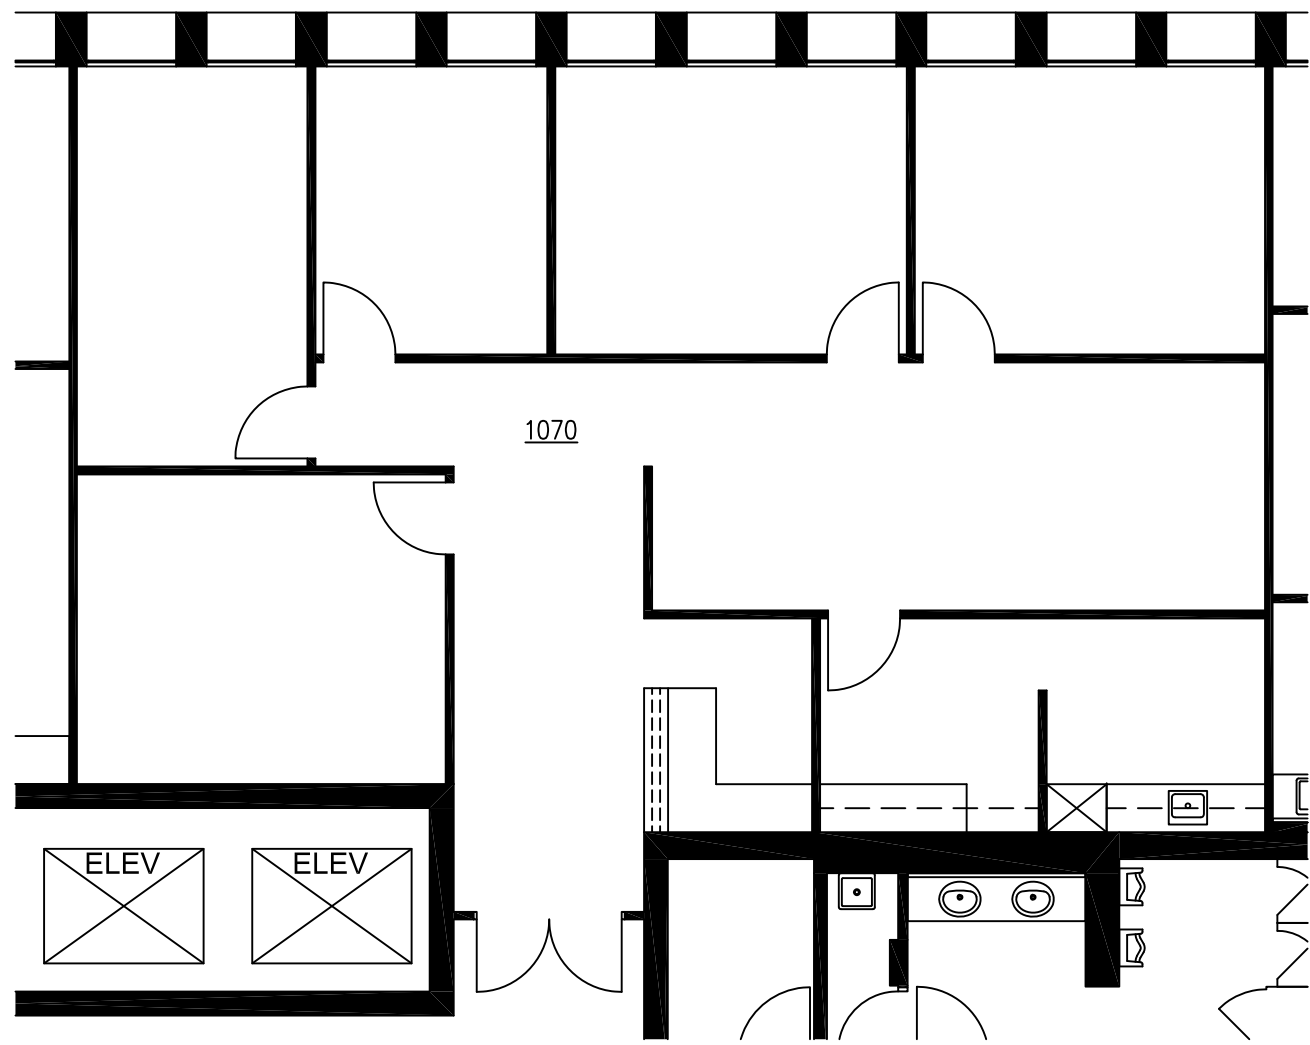

SCALE: 1/8" = 1'-0"

DAVIES PACIFIC CENTER

841 BISHOP STREET, HONOLULU HI 96813

10TH FLOOR

FLOOR PLAN - SUITE 1070

SCALE: 1/8" = 1'-0"

4/18/18