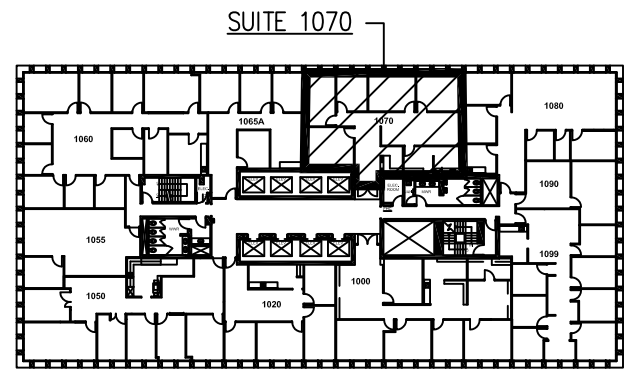

SCALE: 1/8" = 1'-0"

DAVIES PACIFIC CENTER

841 BISHOP STREET, HONOLULU HI 96813

10TH FLOOR

FLOOR PLAN - SUITE 1070

SCALE: 1/8" = 1'-0"

4/18/18