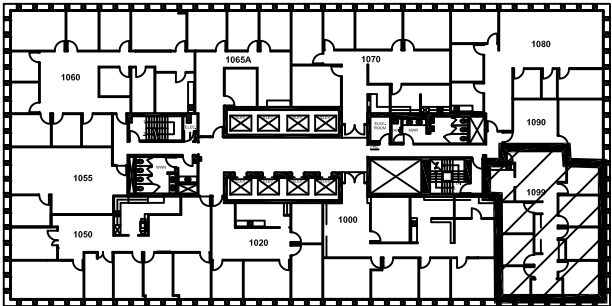

SCALE: 1/8" = 1'-0"

DAVIES PACIFIC CENTER

841 BISHOP STREET, HONOLULU HI 96813

10TH FLOOR

SUITE 1060

FLOOR PLAN - SUITE 1060

SCALE: 1/8" = 1'-0"

9/10/18