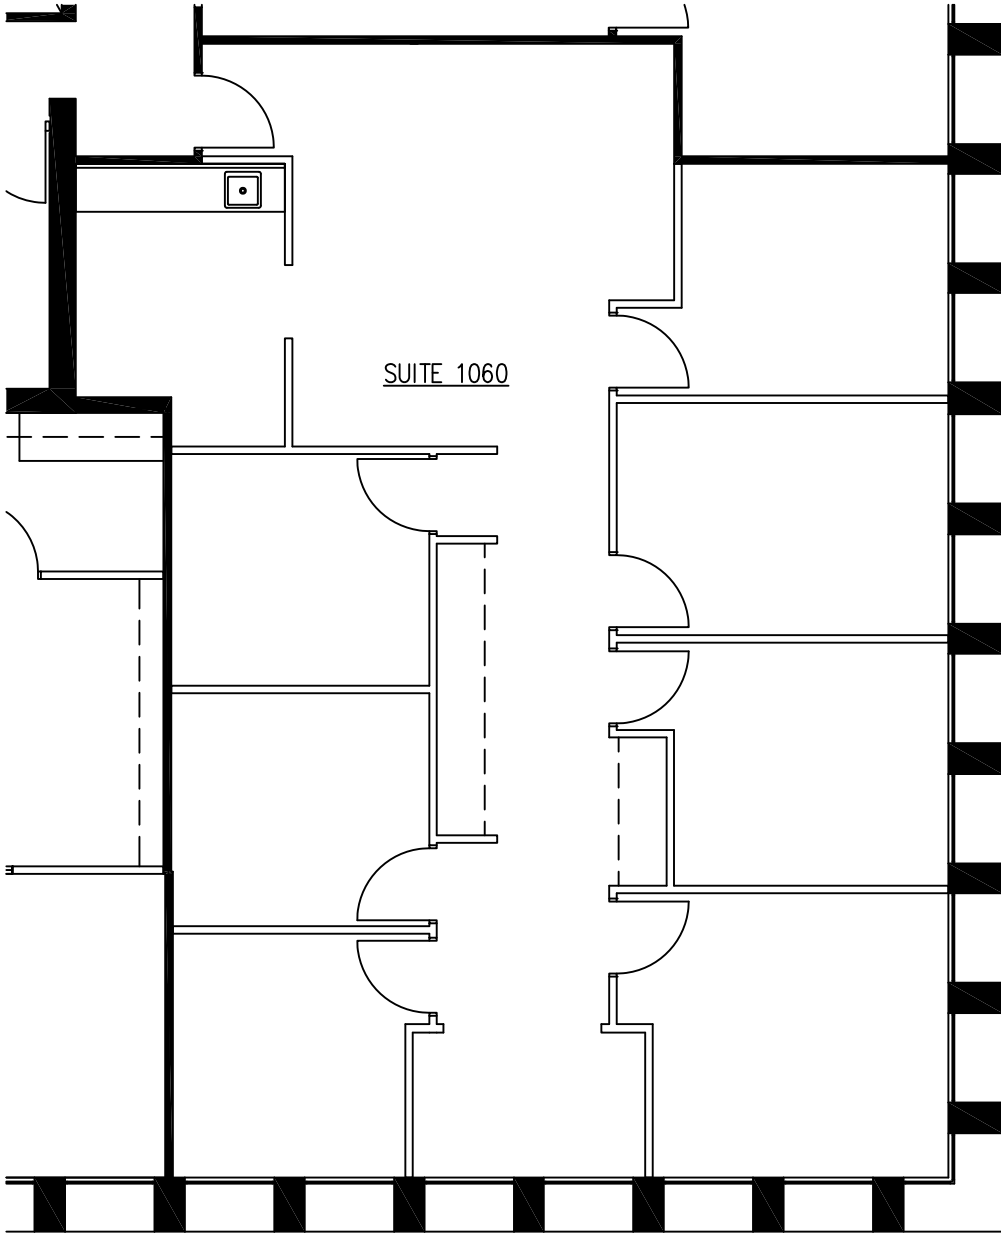

SCALE: 1/8" = 1'-0"

DAVIES PACIFIC CENTER

841 BISHOP STREET, HONOLULU HI 96813

10TH FLOOR

SUITE 1060

FLOOR PLAN - SUITE 1060

SCALE: 1/8" = 1'-0"

9/10/18