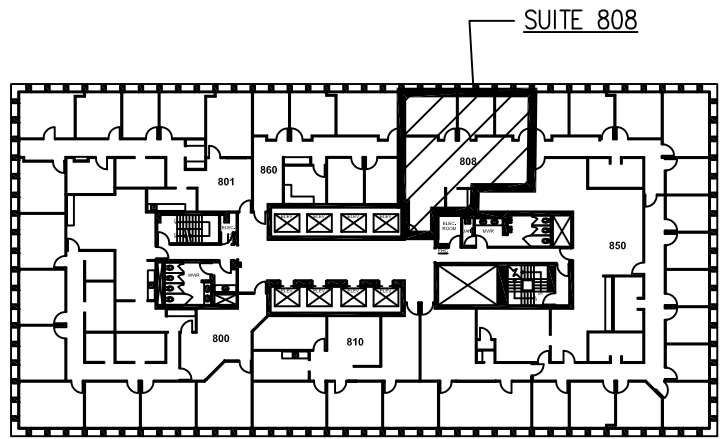

0' 4' 8' 16'  
 SCALE: 1/8" = 1'-0"

# DAVIES PACIFIC CENTER

841 BISHOP STREET, HONOLULU HI 96813

DIMENSIONS ARE FOR INFORMATIONAL PURPOSES ONLY. ALL DIMENSIONS SHOULD BE VERIFIED PRIOR TO PLANNING OR ORDERING FURNITURE. LL WILL NOT BE RESPONSIBLE FOR AN DAMAGES RESULTING IN USE OF THESE DIMENSIONS.

8TH FLOOR

## FLOOR PLAN - SUITE 808

SCALE: 1/8" = 1'-0"

10/8/15