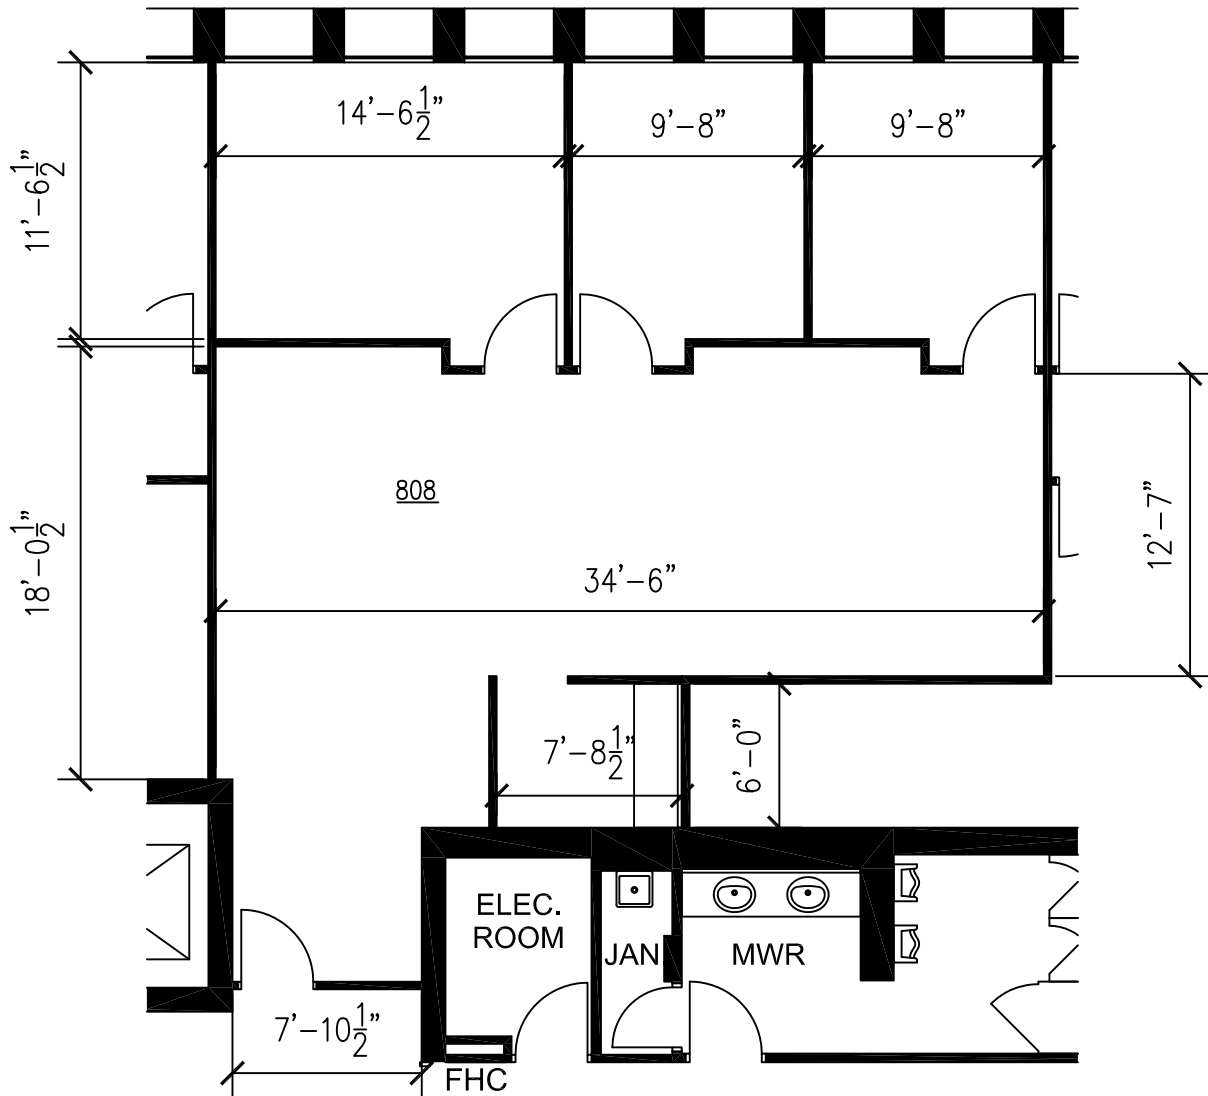

0' 4' 8' 16'  
 SCALE: 1/8" = 1'-0"

# DAVIES PACIFIC CENTER

841 BISHOP STREET, HONOLULU HI 96813

DIMENSIONS ARE FOR INFORMATIONAL PURPOSES ONLY. ALL DIMENSIONS SHOULD BE VERIFIED PRIOR TO PLANNING OR ORDERING FURNITURE. LL WILL NOT BE RESPONSIBLE FOR AN DAMAGES RESULTING IN USE OF THESE DIMENSIONS.

8TH FLOOR

## FLOOR PLAN - SUITE 808

SCALE: 1/8" = 1'-0"

10/8/15