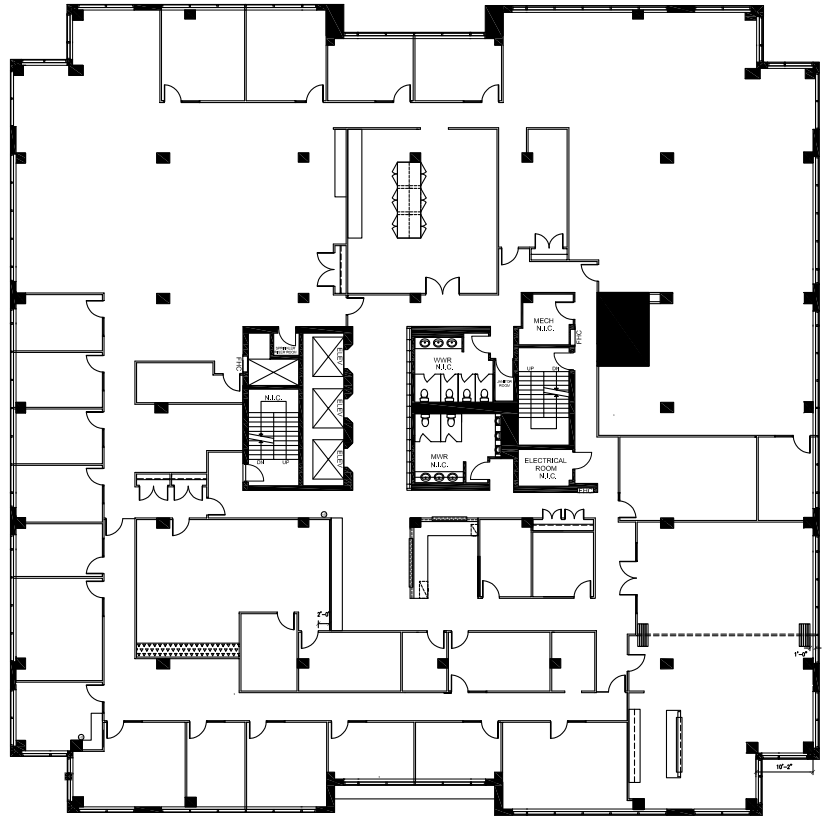

# FLOOR PLANS

1122 INTERNATIONAL BOULEVARD  
SUITE 400

Available Area: **20,361 sf**

1122 INTERNATIONAL BOULEVARD  
SUITE 500

Available Area: ~~20,362 sf~~