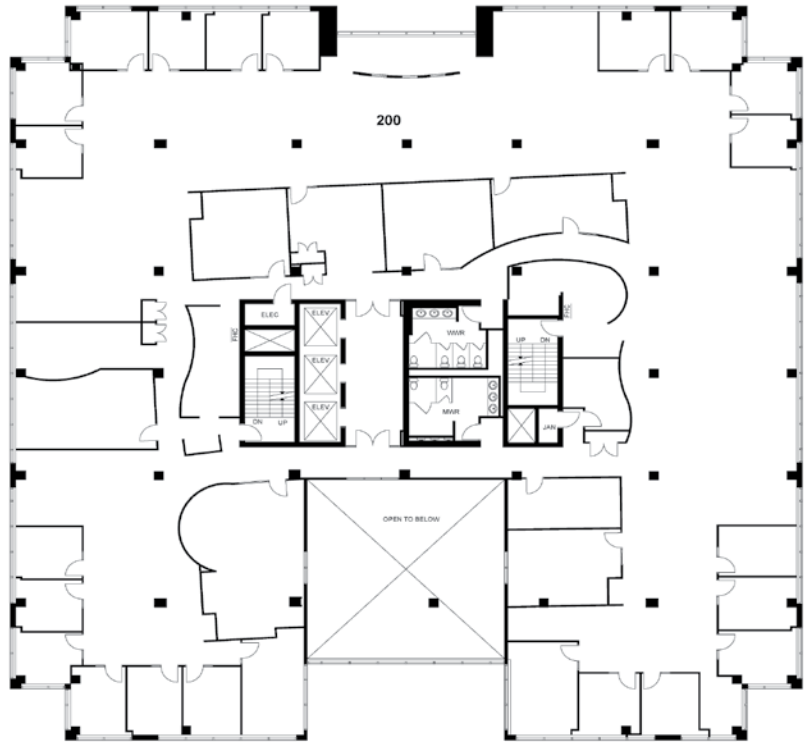

FLOOR PLANS

1111 INTERNATIONAL BOULEVARD SUITE 200

Available Area: **18,614 sf**

1111 INTERNATIONAL BOULEVARD SUITE 602

Available Area: ~~4,356 sf~~