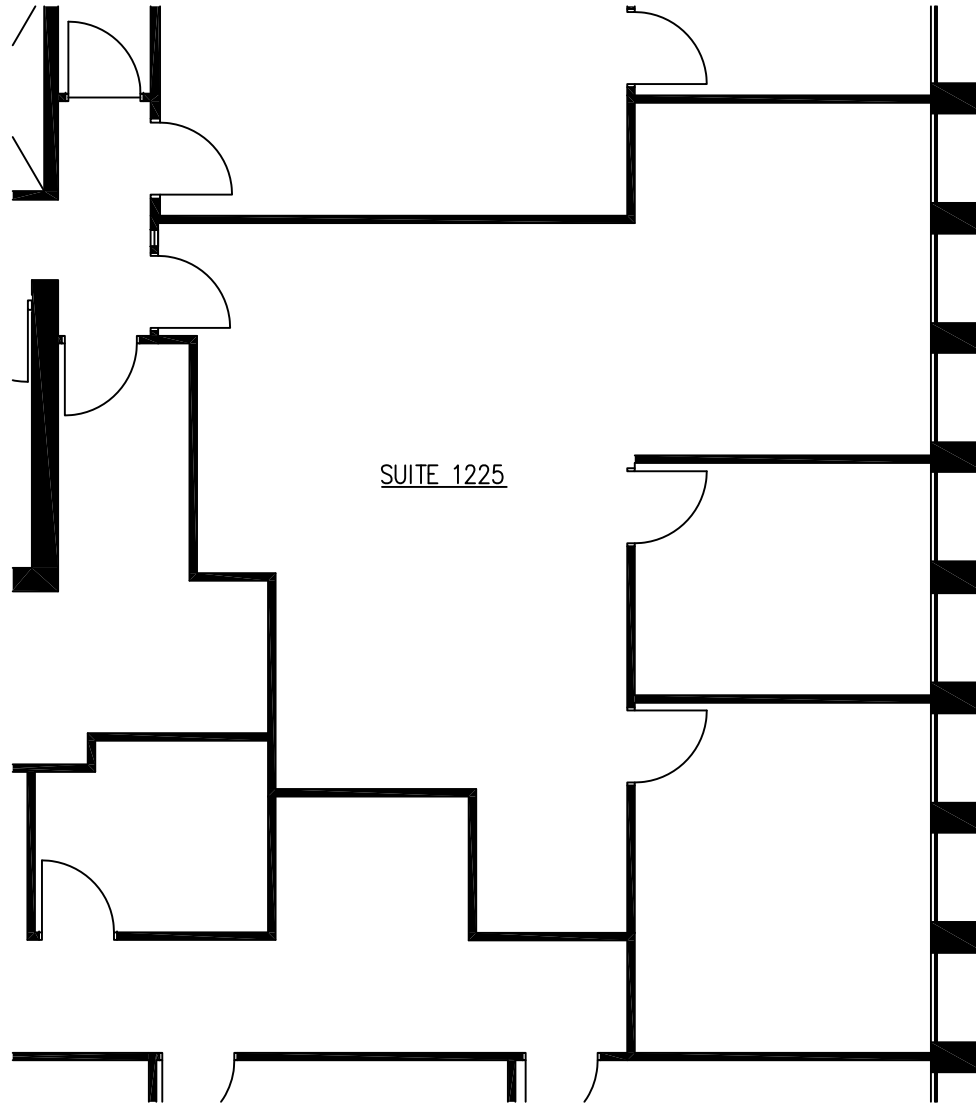

0' 4' 8' 16'
SCALE: 1/8" = 1'-0"

DAVIES PACIFIC CENTER

841 BISHOP STREET, HONOLULU HI 96813

SUITE 1225

SUITE 1225

12TH FLOOR PLAN

FLOOR PLAN - SUITE 1225

SCALE: 1/8" = 1'-0"