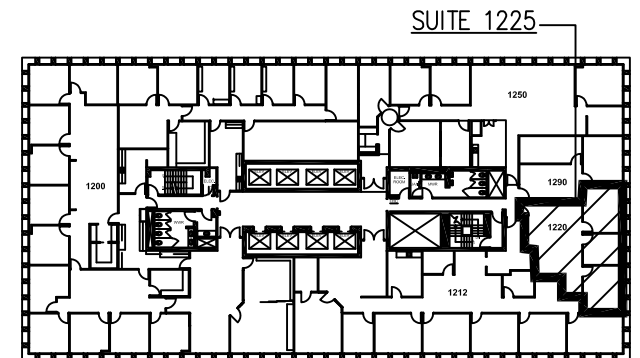

0' 4' 8' 16'
SCALE: 1/8" = 1'-0"

DAVIES PACIFIC CENTER

841 BISHOP STREET, HONOLULU HI 96813

SUITE 1225

SUITE 1225

12TH FLOOR PLAN

FLOOR PLAN - SUITE 1225

SCALE: 1/8" = 1'-0"