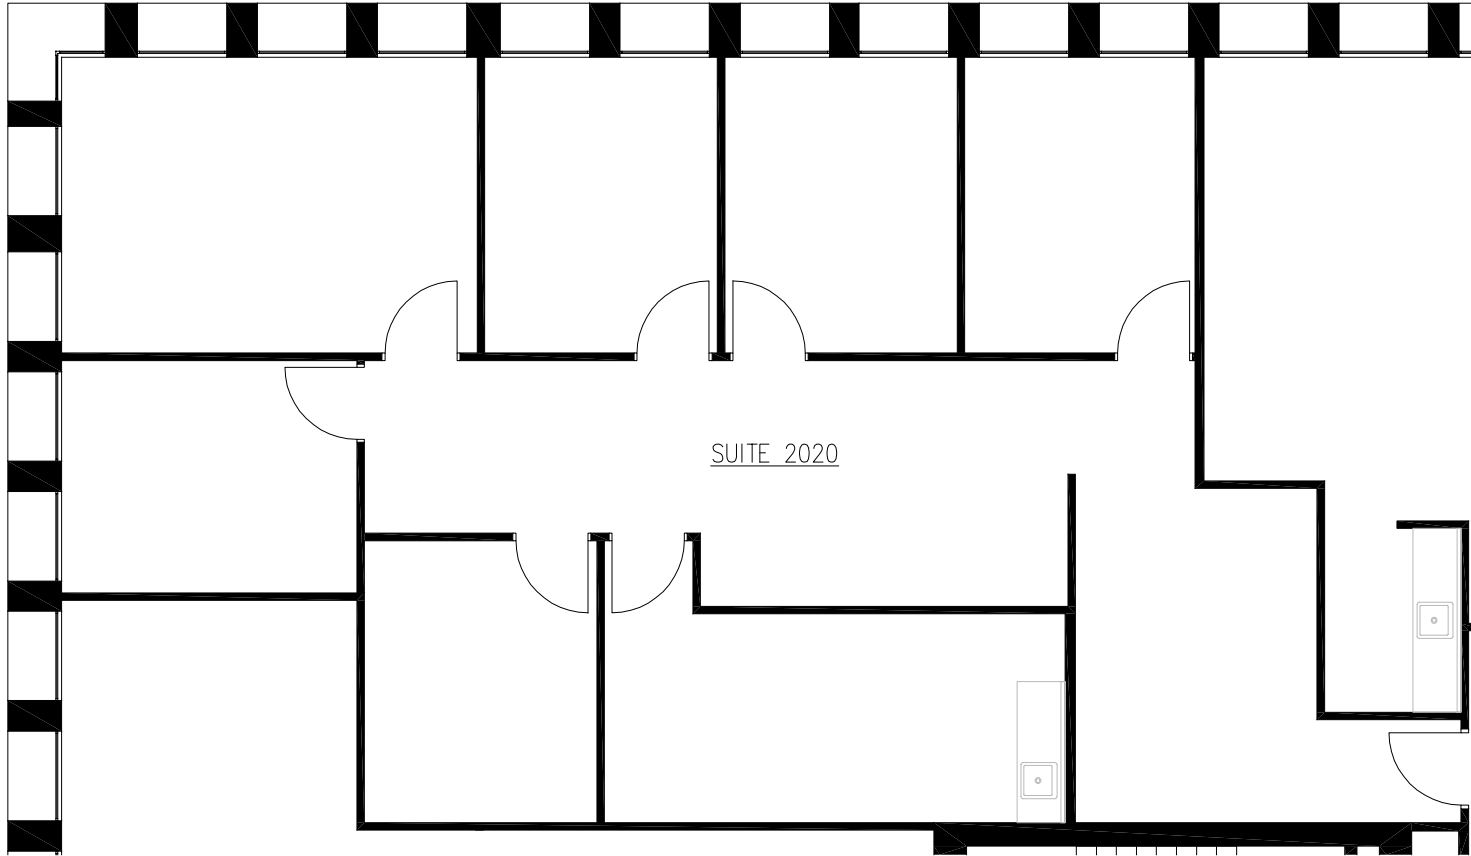

DAVIES PACIFIC CENTER

841 BISHOP STREET, HONOLULU HI 96813

20TH FLOOR

SUITE 2020