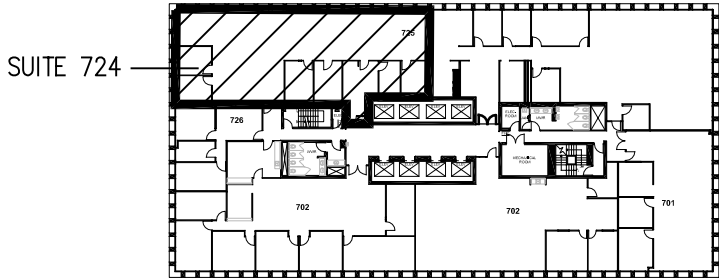

DAVIES PACIFIC CENTER

841 BISHOP STREET, HONOLULU HI 96813

FLOOR PLAN - SUITE 724

SCALE: 1/8" = 1'-0"

6/27/19

7TH FLOOR