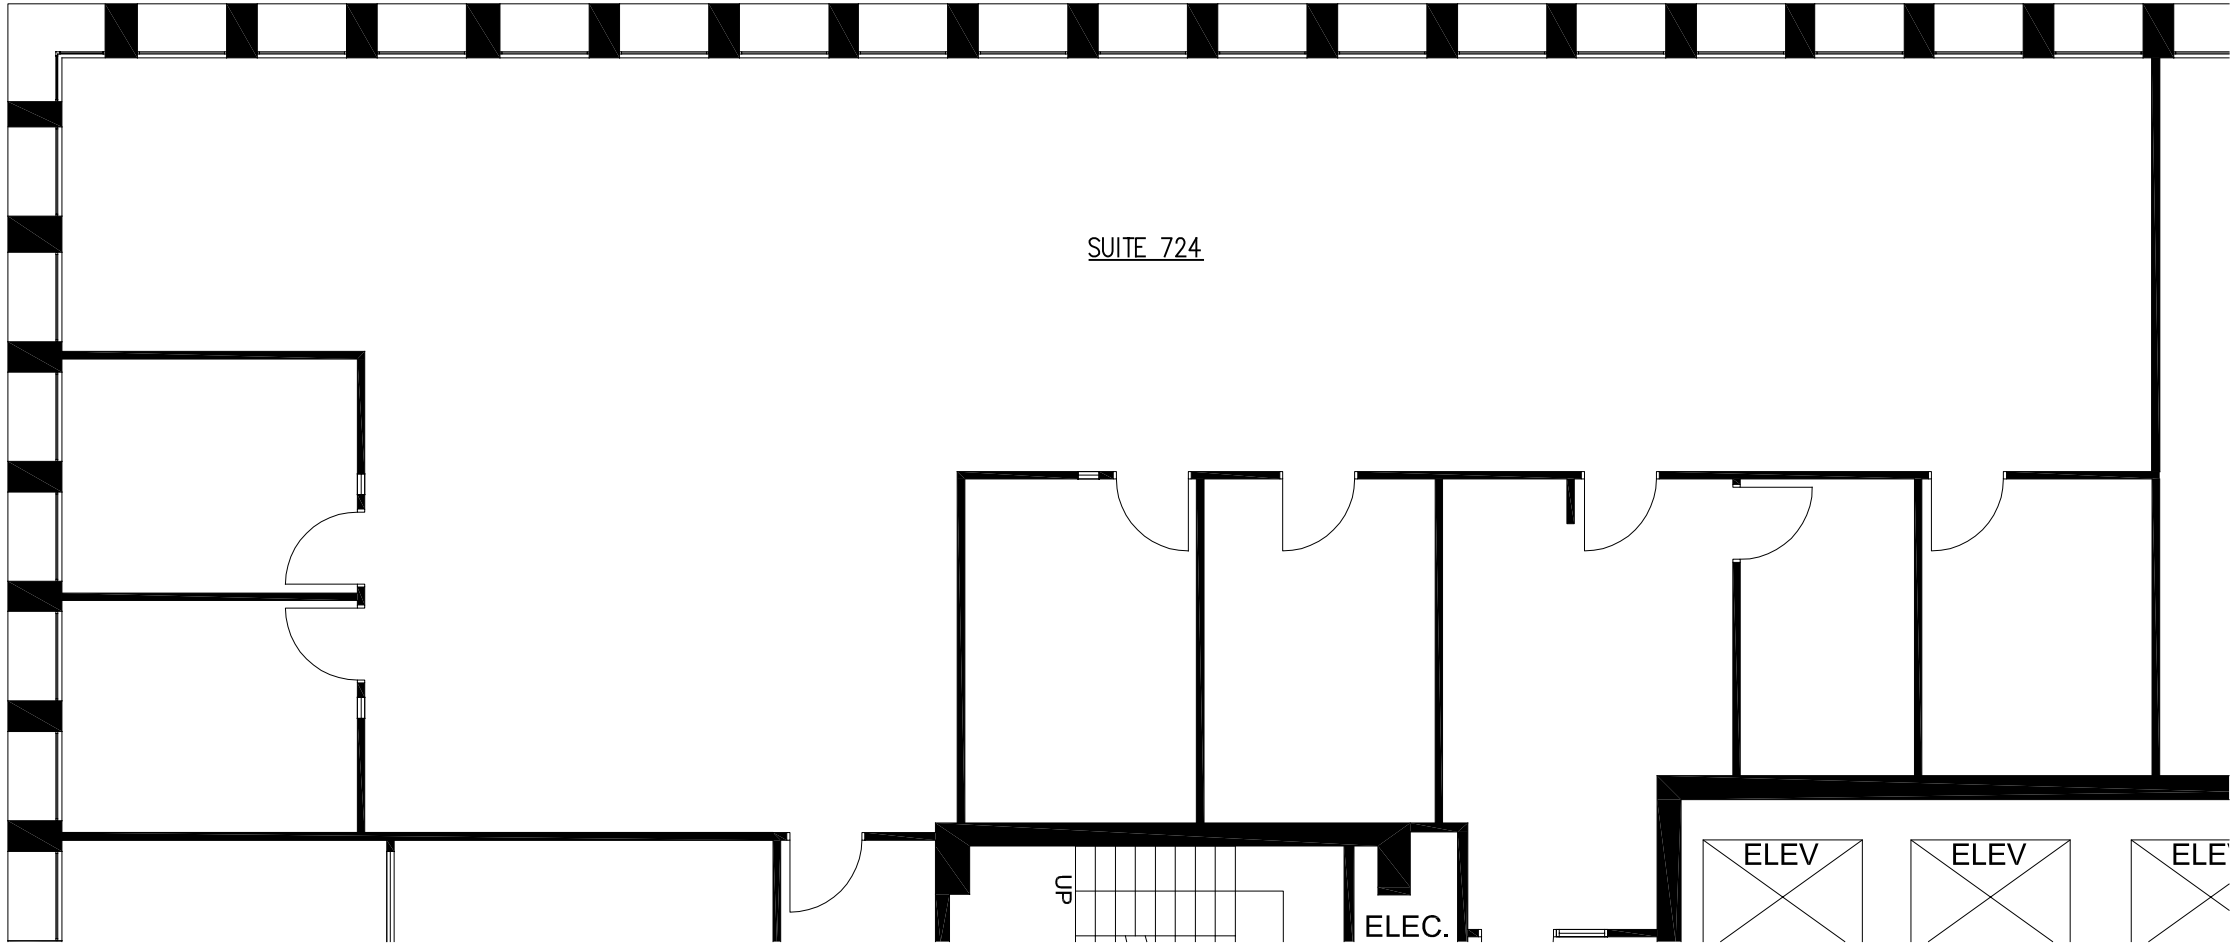

DAVIES PACIFIC CENTER

841 BISHOP STREET, HONOLULU HI 96813

FLOOR PLAN - SUITE 724

SCALE: 1/8" = 1'-0"

6/27/19

7TH FLOOR