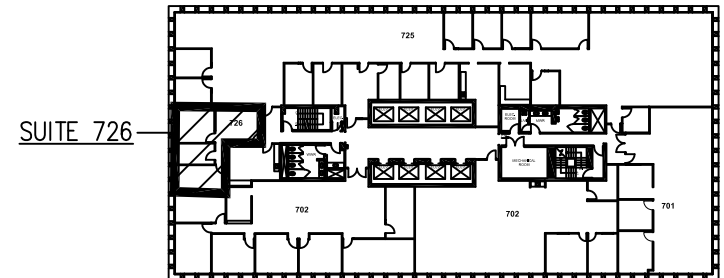

DAVIES PACIFIC CENTER

841 BISHOP STREET, HONOLULU HI 96813

FLOOR PLAN - SUITE 726

SCALE: 1/8" = 1'-0"

5/19/16

7TH FLOOR