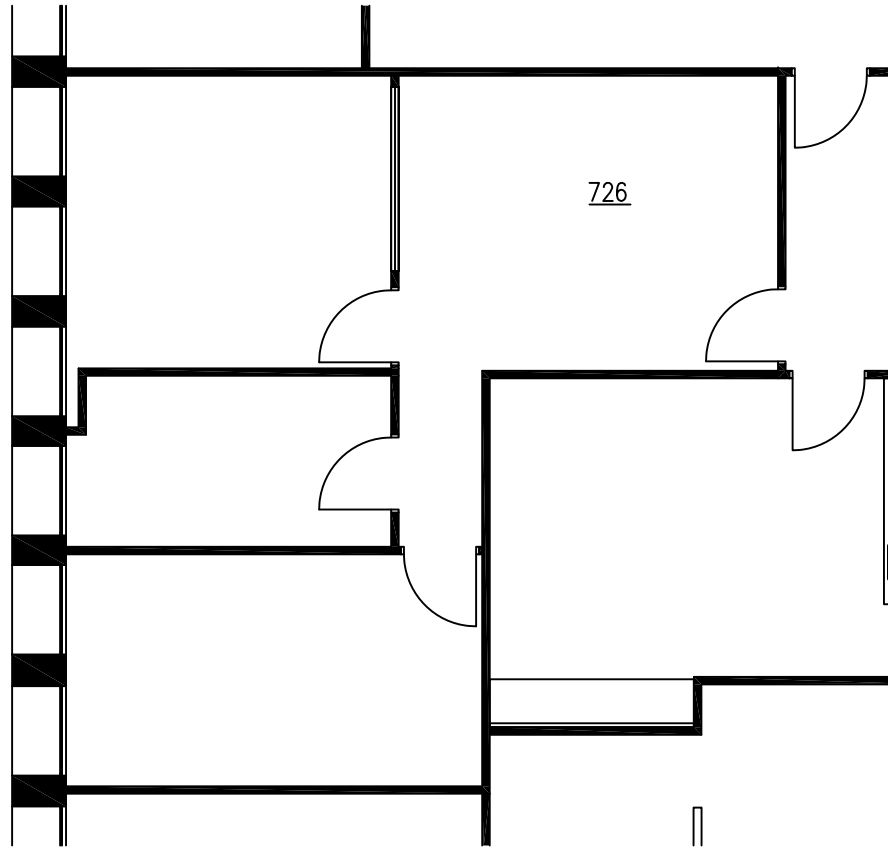

DAVIES PACIFIC CENTER

841 BISHOP STREET, HONOLULU HI 96813

FLOOR PLAN - SUITE 726

SCALE: 1/8" = 1'-0"

5/19/16

7TH FLOOR