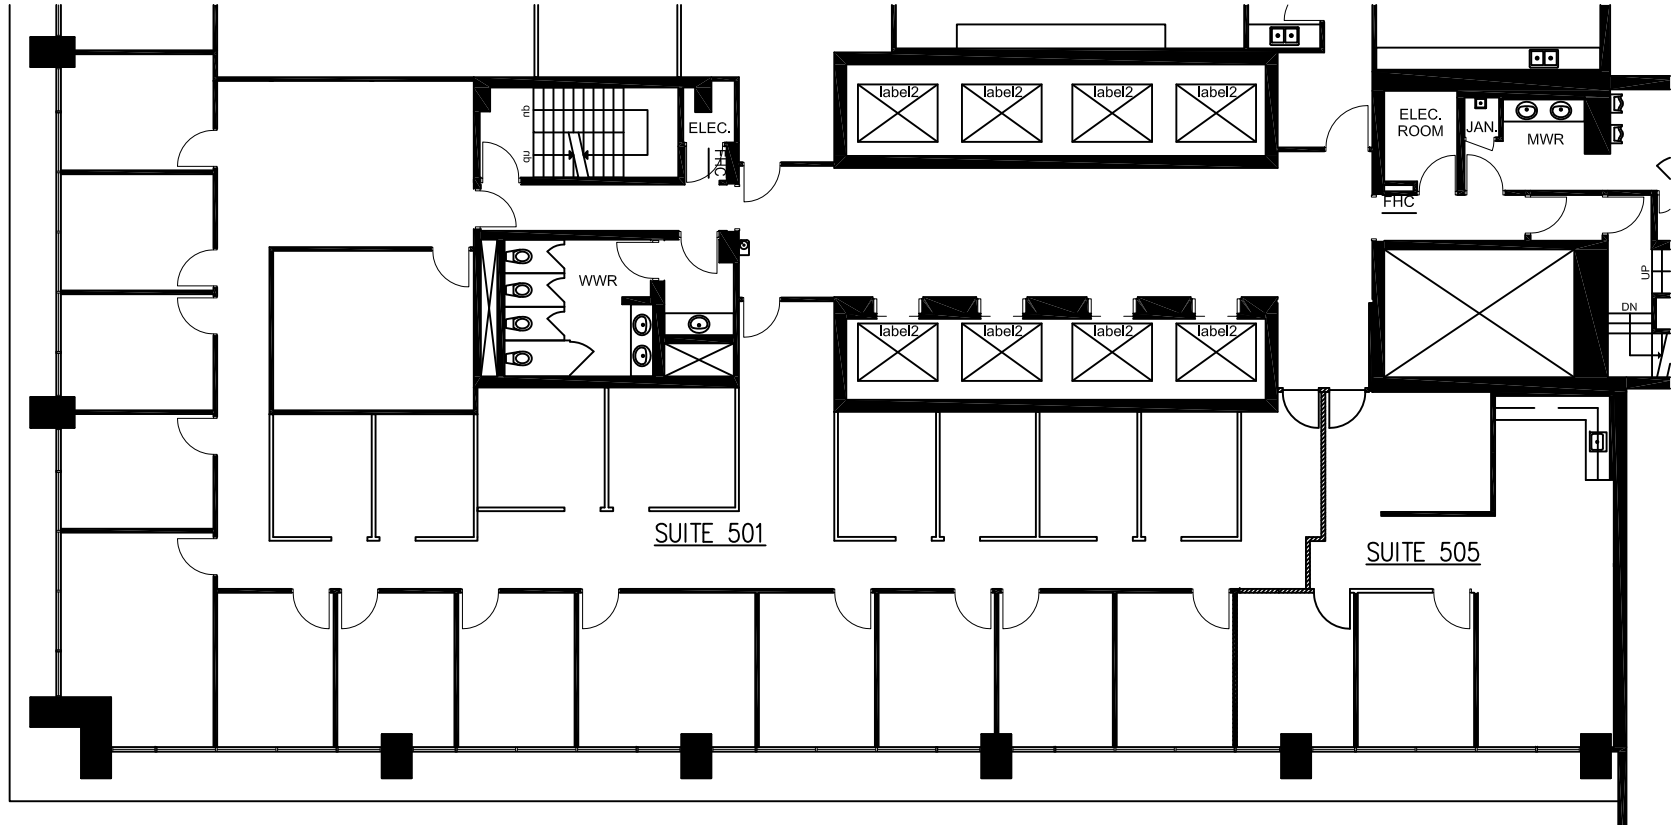

0' 8' 16' 32'  
 SCALE: 1/16" = 1'-0"

## FLOOR PLAN - SUITE 501

SCALE: 1/16" = 1'-0"

1/26/16