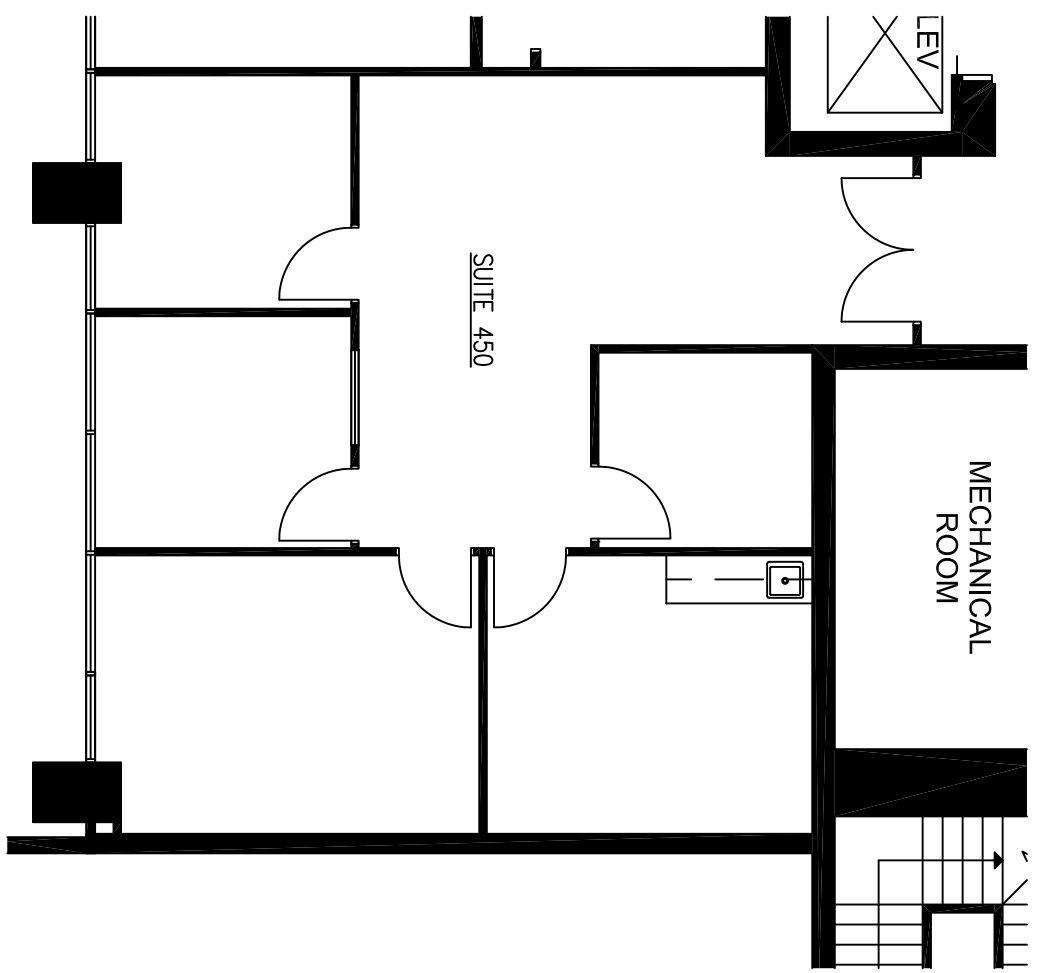

DAVIES PACIFIC CENTER

841 BISHOP STREET, HONOLULU HI 96813

FLOOR PLAN - SUITE 450

SCALE: 1/8" = 1'-0"

2/8/17

4TH FLOOR
SUITE 450