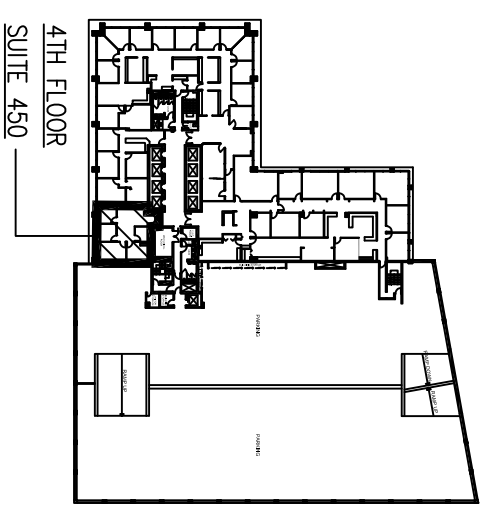

DAVIES PACIFIC CENTER

841 BISHOP STREET, HONOLULU HI 96813

FLOOR PLAN - SUITE 450

SCALE: 1/8" = 1'-0"

2/8/17

4TH FLOOR
SUITE 450