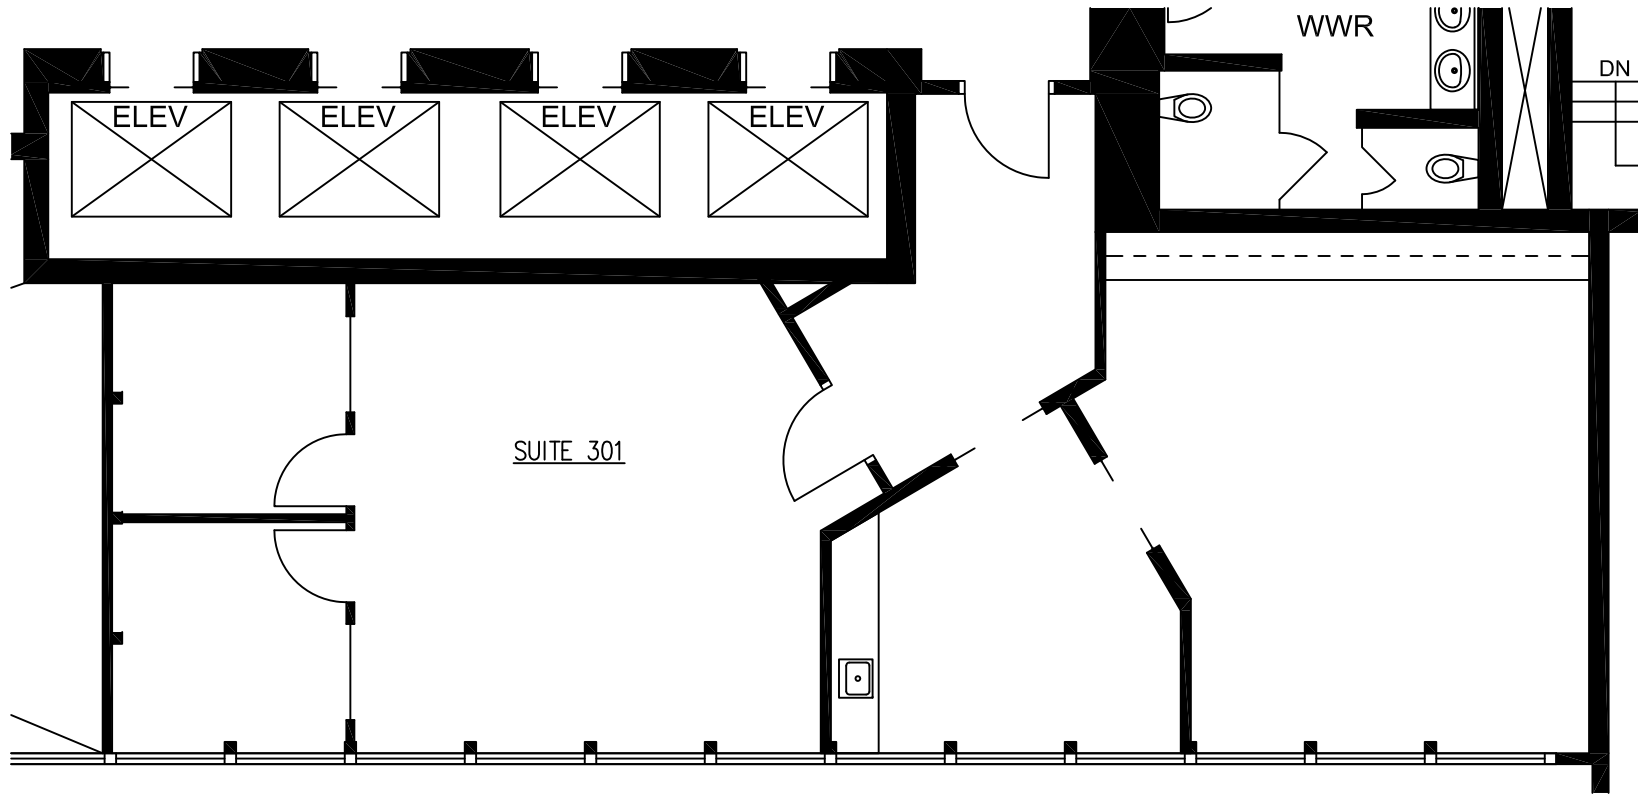

DAVIES PACIFIC CENTER

841 BISHOP STREET, HONOLULU HI 96813

FLOOR PLAN - SUITE 301

SCALE: 1/8" = 1'-0"

7/24/18

SUITE 301