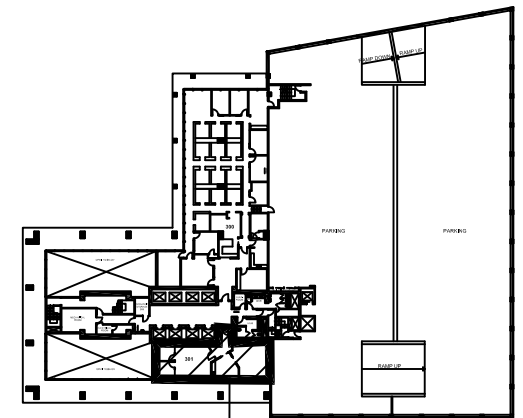

DAVIES PACIFIC CENTER

841 BISHOP STREET, HONOLULU HI 96813

FLOOR PLAN - SUITE 301

SCALE: 1/8" = 1'-0"

7/24/18

SUITE 301