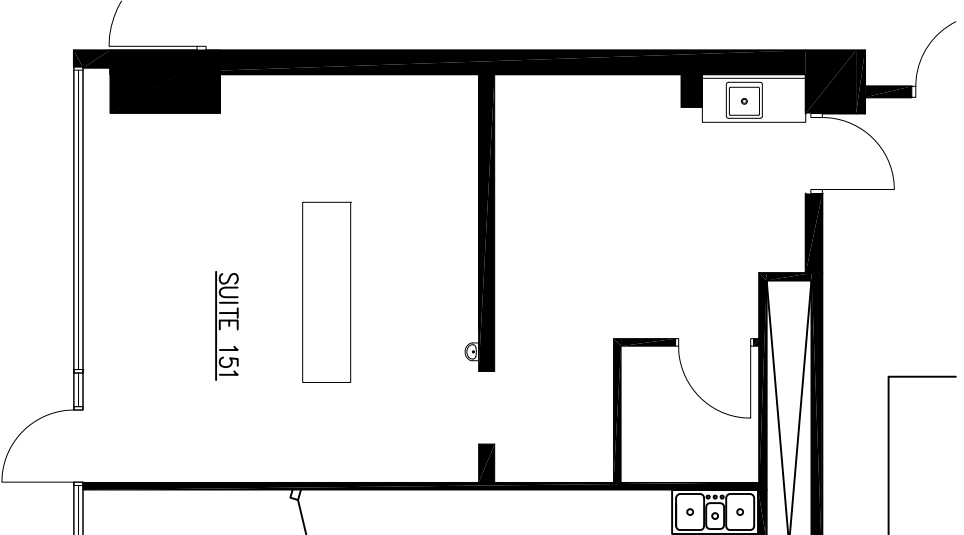

SCALE: 1/8" = 1'-0"

DAVIES PACIFIC CENTER

841 BISHOP STREET, HONOLULU HI 96813

SUITE 151

FLOOR PLAN - SUITE 151

SCALE: 1/8" = 1'-0"

5/19/16