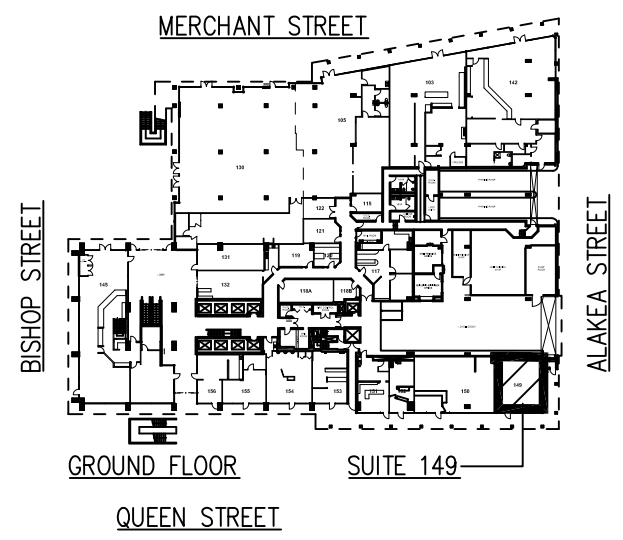

DAVIES PACIFIC CENTER

841 BISHOP STREET, HONOLULU HI 96813

FLOOR PLAN - SUITE 149

SCALE: 1/8" = 1'-0"

1/20/16