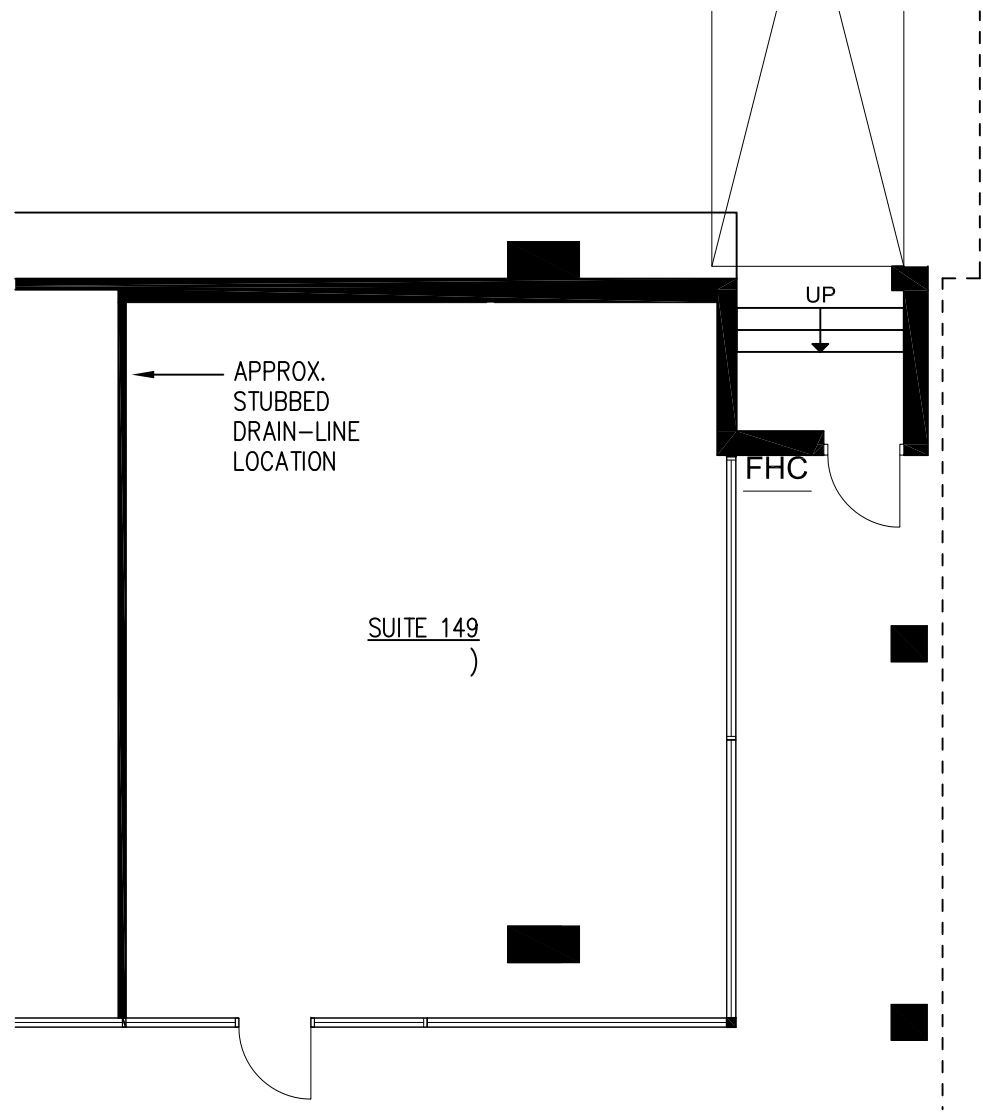

DAVIES PACIFIC CENTER

841 BISHOP STREET, HONOLULU HI 96813

FLOOR PLAN - SUITE 149

SCALE: 1/8" = 1'-0"

1/20/16