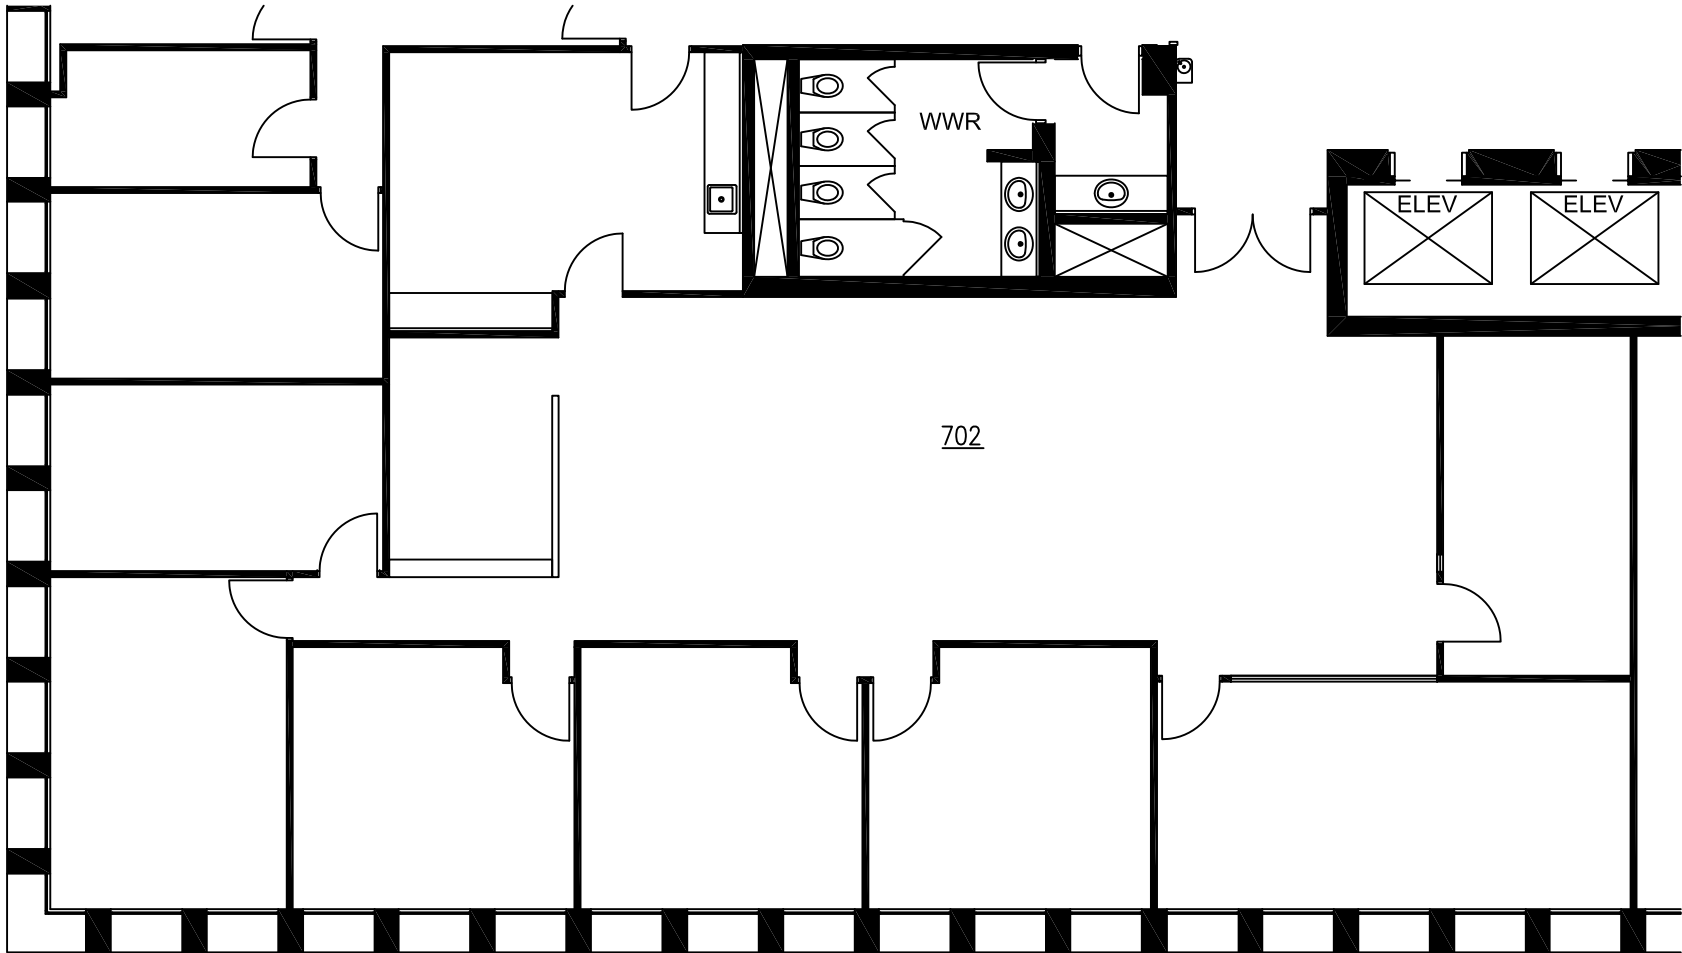

DAVIES PACIFIC CENTER

841 BISHOP STREET, HONOLULU HI 96813

FLOOR PLAN - SUITE 702

SCALE: 1" = 10'-0"

11/9/16

7TH FLOOR

SUITE 702