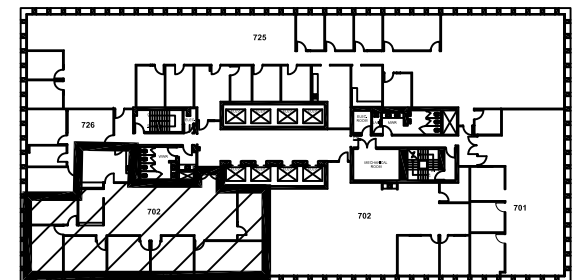

DAVIES PACIFIC CENTER

841 BISHOP STREET, HONOLULU HI 96813

FLOOR PLAN - SUITE 702

SCALE: 1" = 10'-0"

11/9/16

7TH FLOOR

SUITE 702