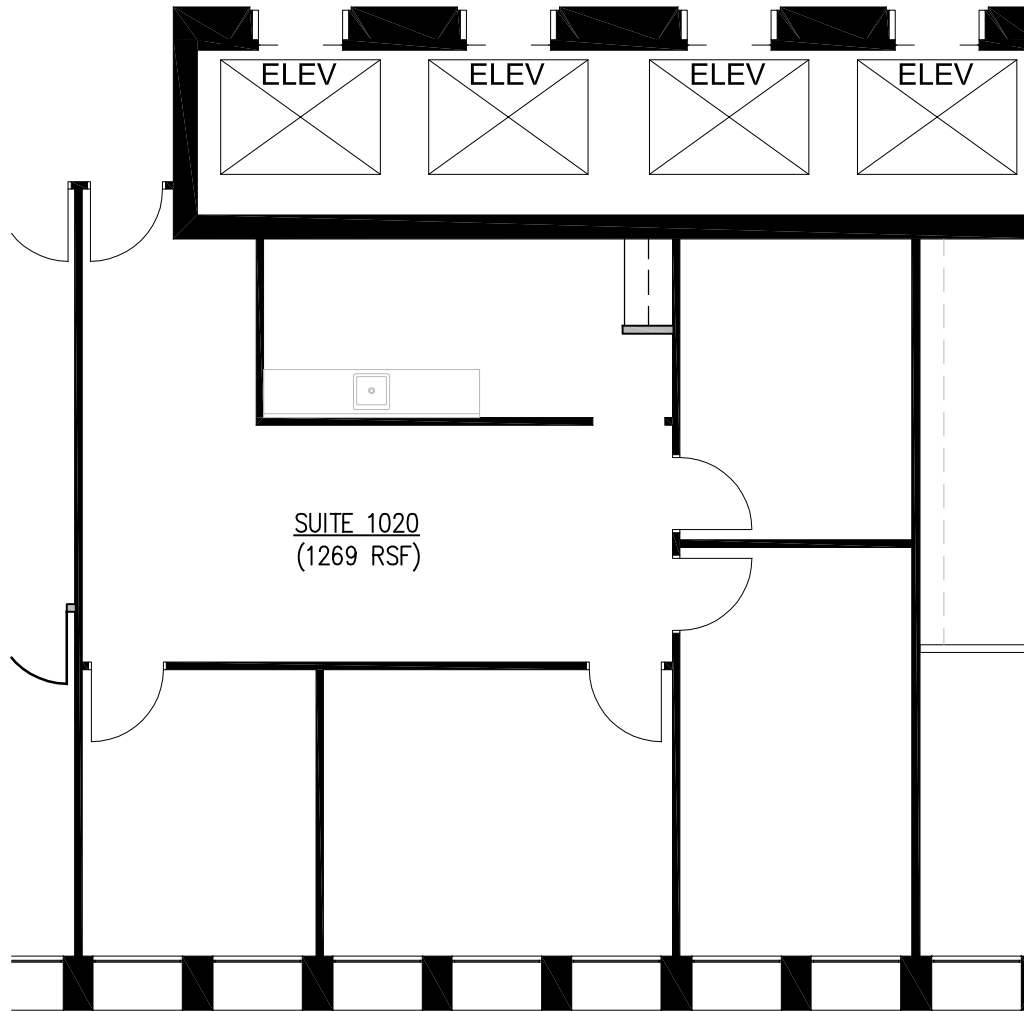

DAVIES PACIFIC CENTER

841 BISHOP STREET, HONOLULU HI 96813

10TH FLOOR

SUITE 1020

FLOOR PLAN - SUITE 1020

SCALE: 1/8" = 1'-0"

6/26/19