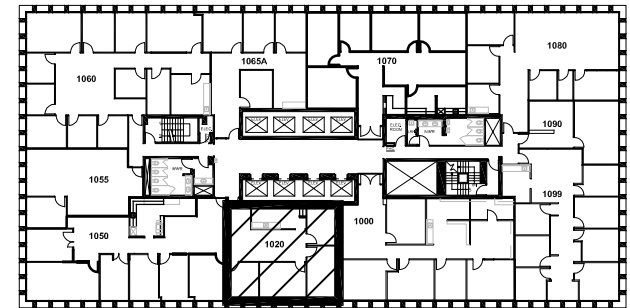

DAVIES PACIFIC CENTER

841 BISHOP STREET, HONOLULU HI 96813

10TH FLOOR

SUITE 1020

FLOOR PLAN - SUITE 1020

SCALE: 1/8" = 1'-0"

6/26/19